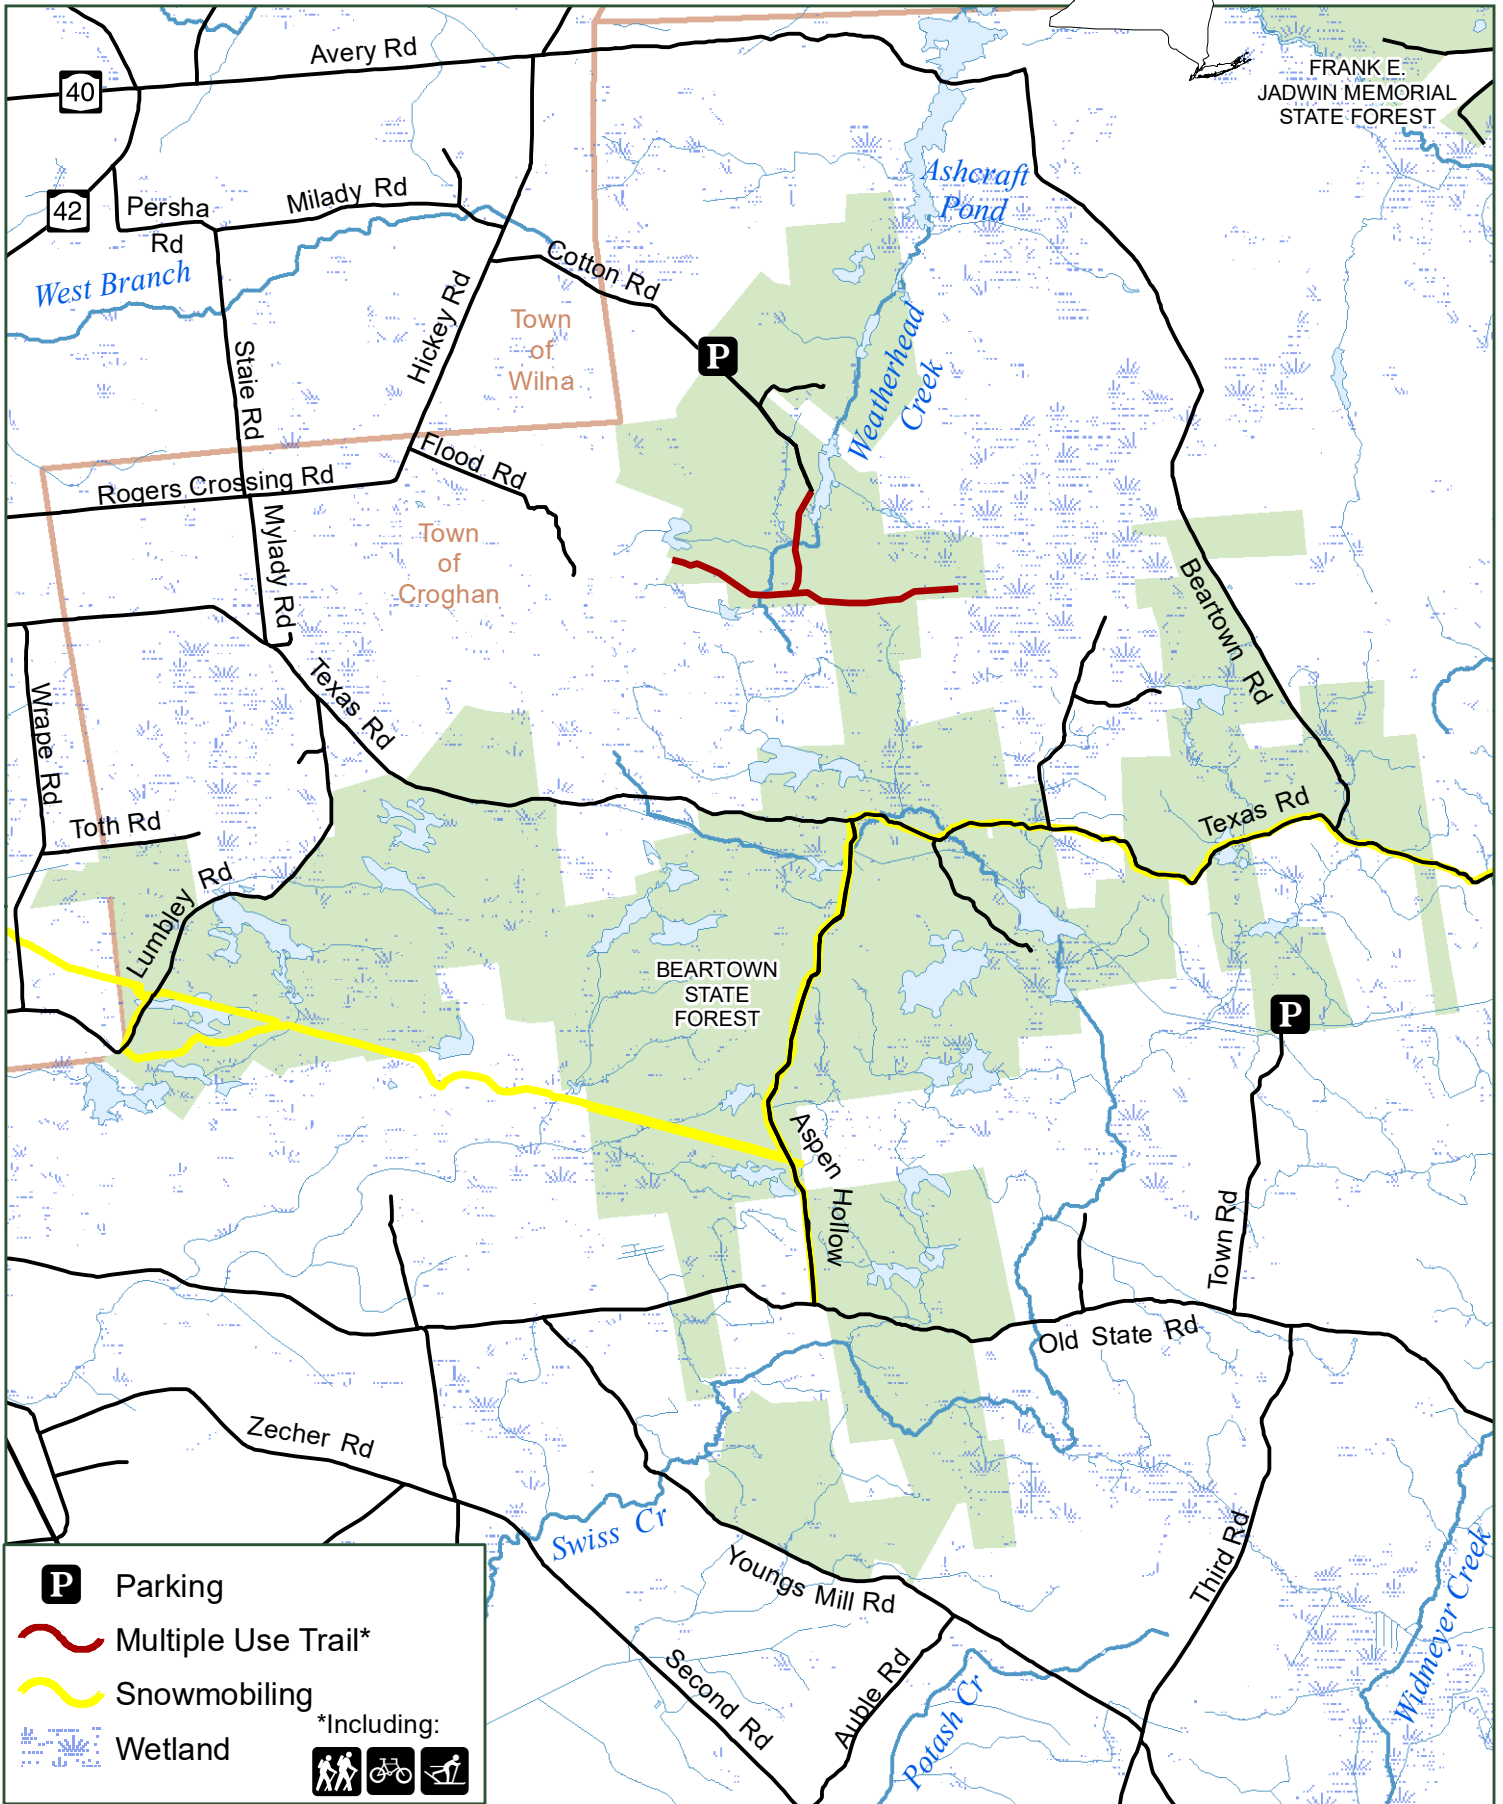

Beartown State Forest

P Parking

Multiple Use Trail*

Snowmobiling

Wetland

*Including:

Department of Environmental Conservation

Lewis County