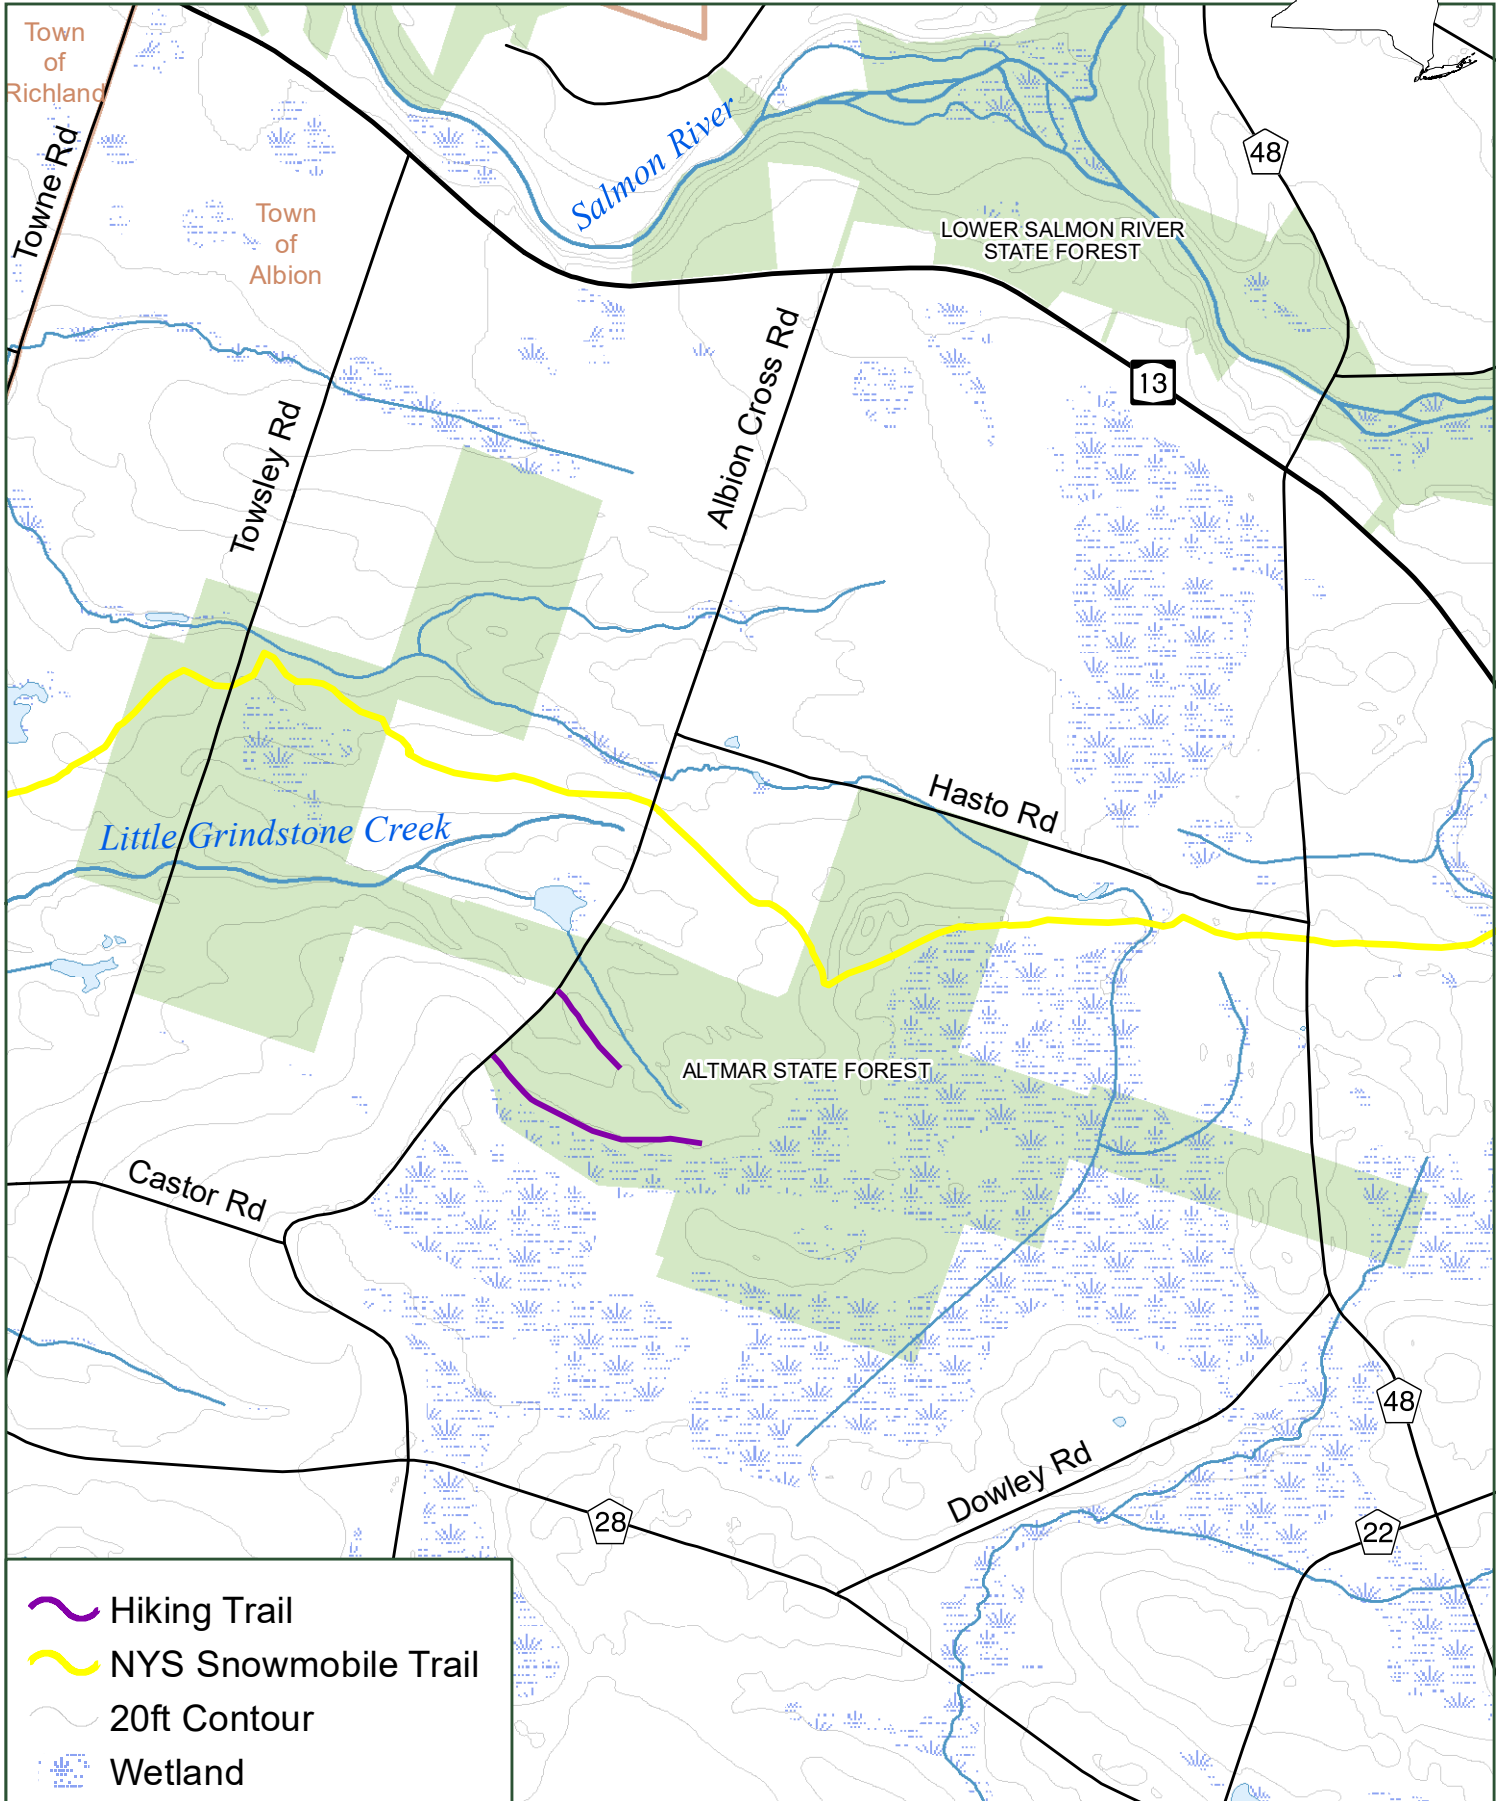

Altmar State Forest

-  Hiking Trail
-  NYS Snowmobile Trail
-  20ft Contour
-  Wetland

Department of
Environmental
Conservation

Oswego County