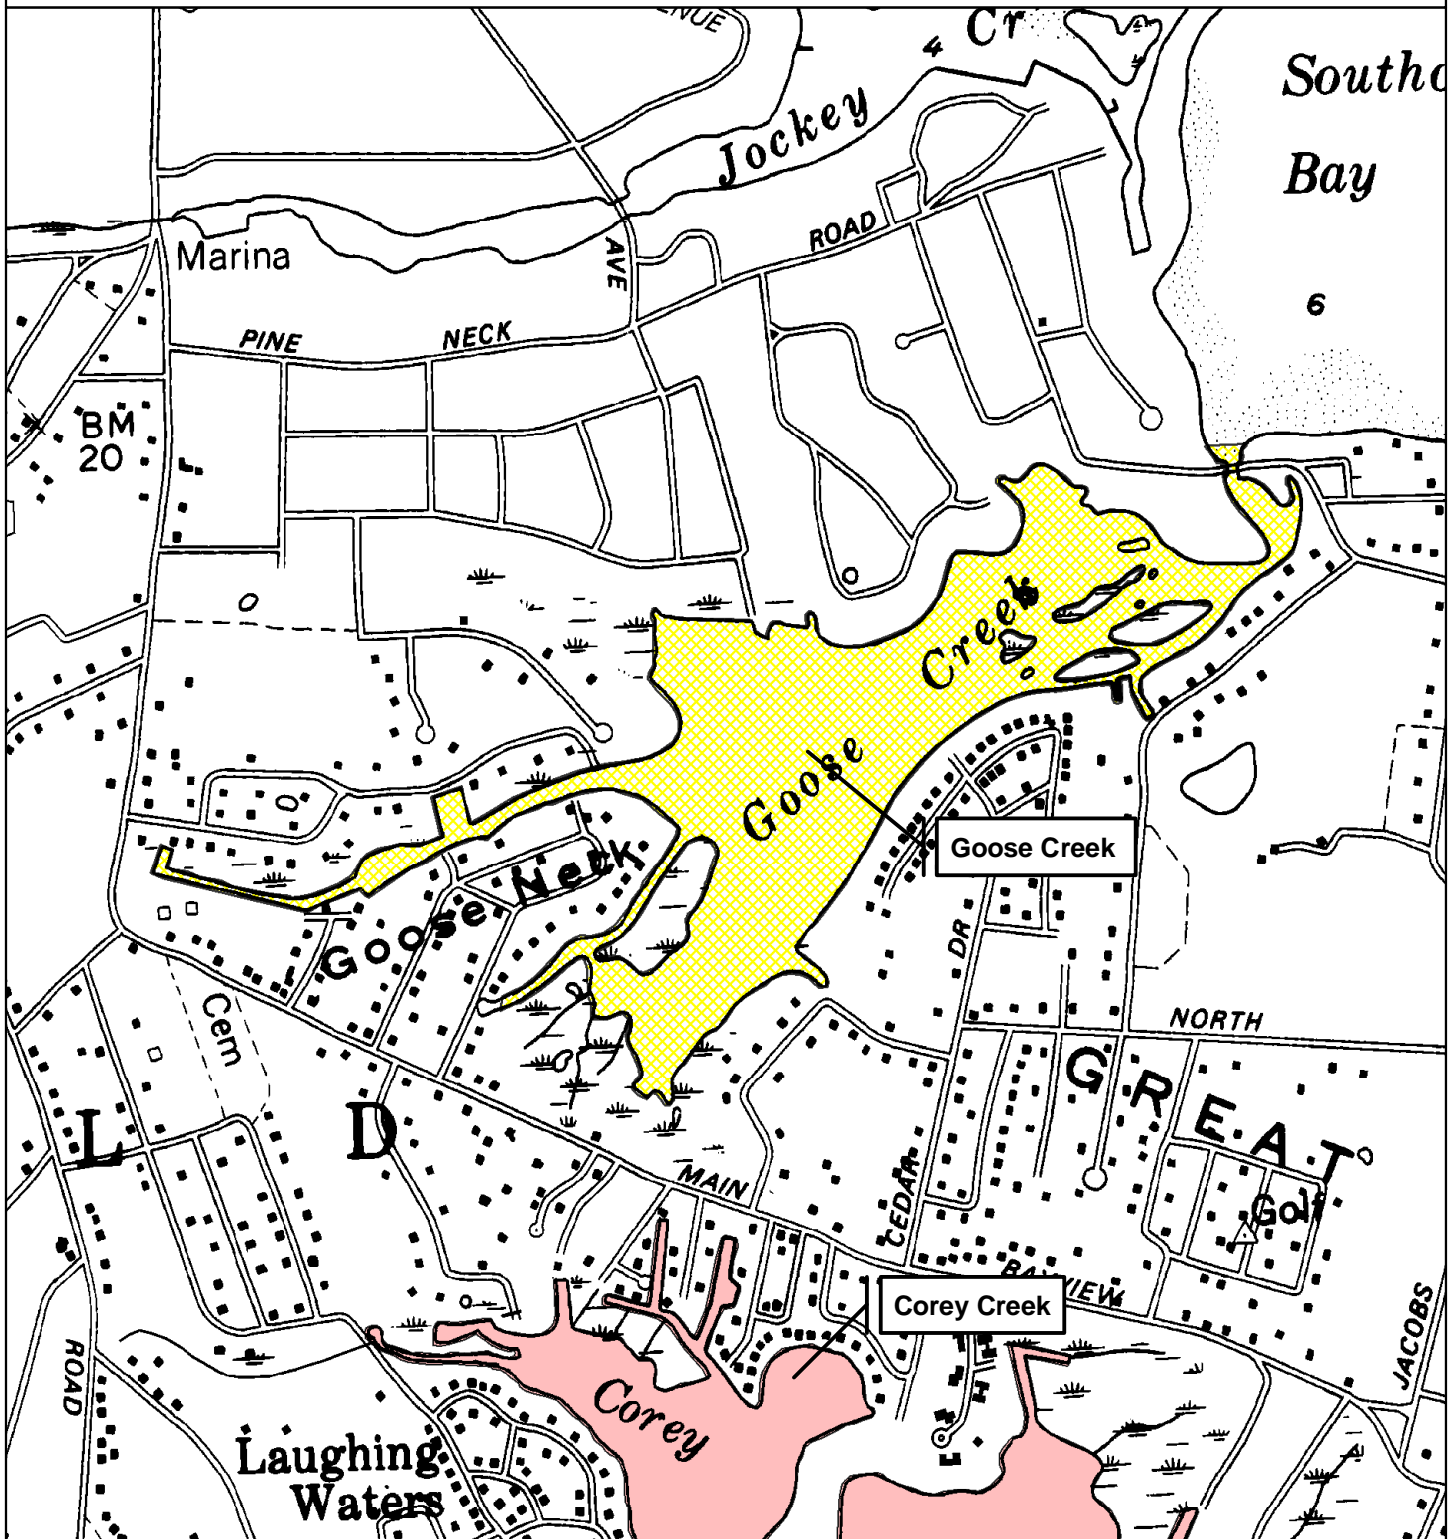

Goose Creek Critical Environmental Area (CEA)

Effective Date of Designation: 3-9-90

Designating Agency: Town of Southold

Legend

- Adjacent CEAs
- Goose Creek CEA

1 inch equals 1,000 feet

Base Map: 1: 24,000 DOT Planimetric Images

Disclaimer: This map was prepared by the New York State Department of Environmental Conservation using the most current data available. It is deemed accurate but is not guaranteed. NYS DEC is not responsible for any inaccuracies in the data. Please contact the designating authority for additional information regarding legal boundary descriptions.