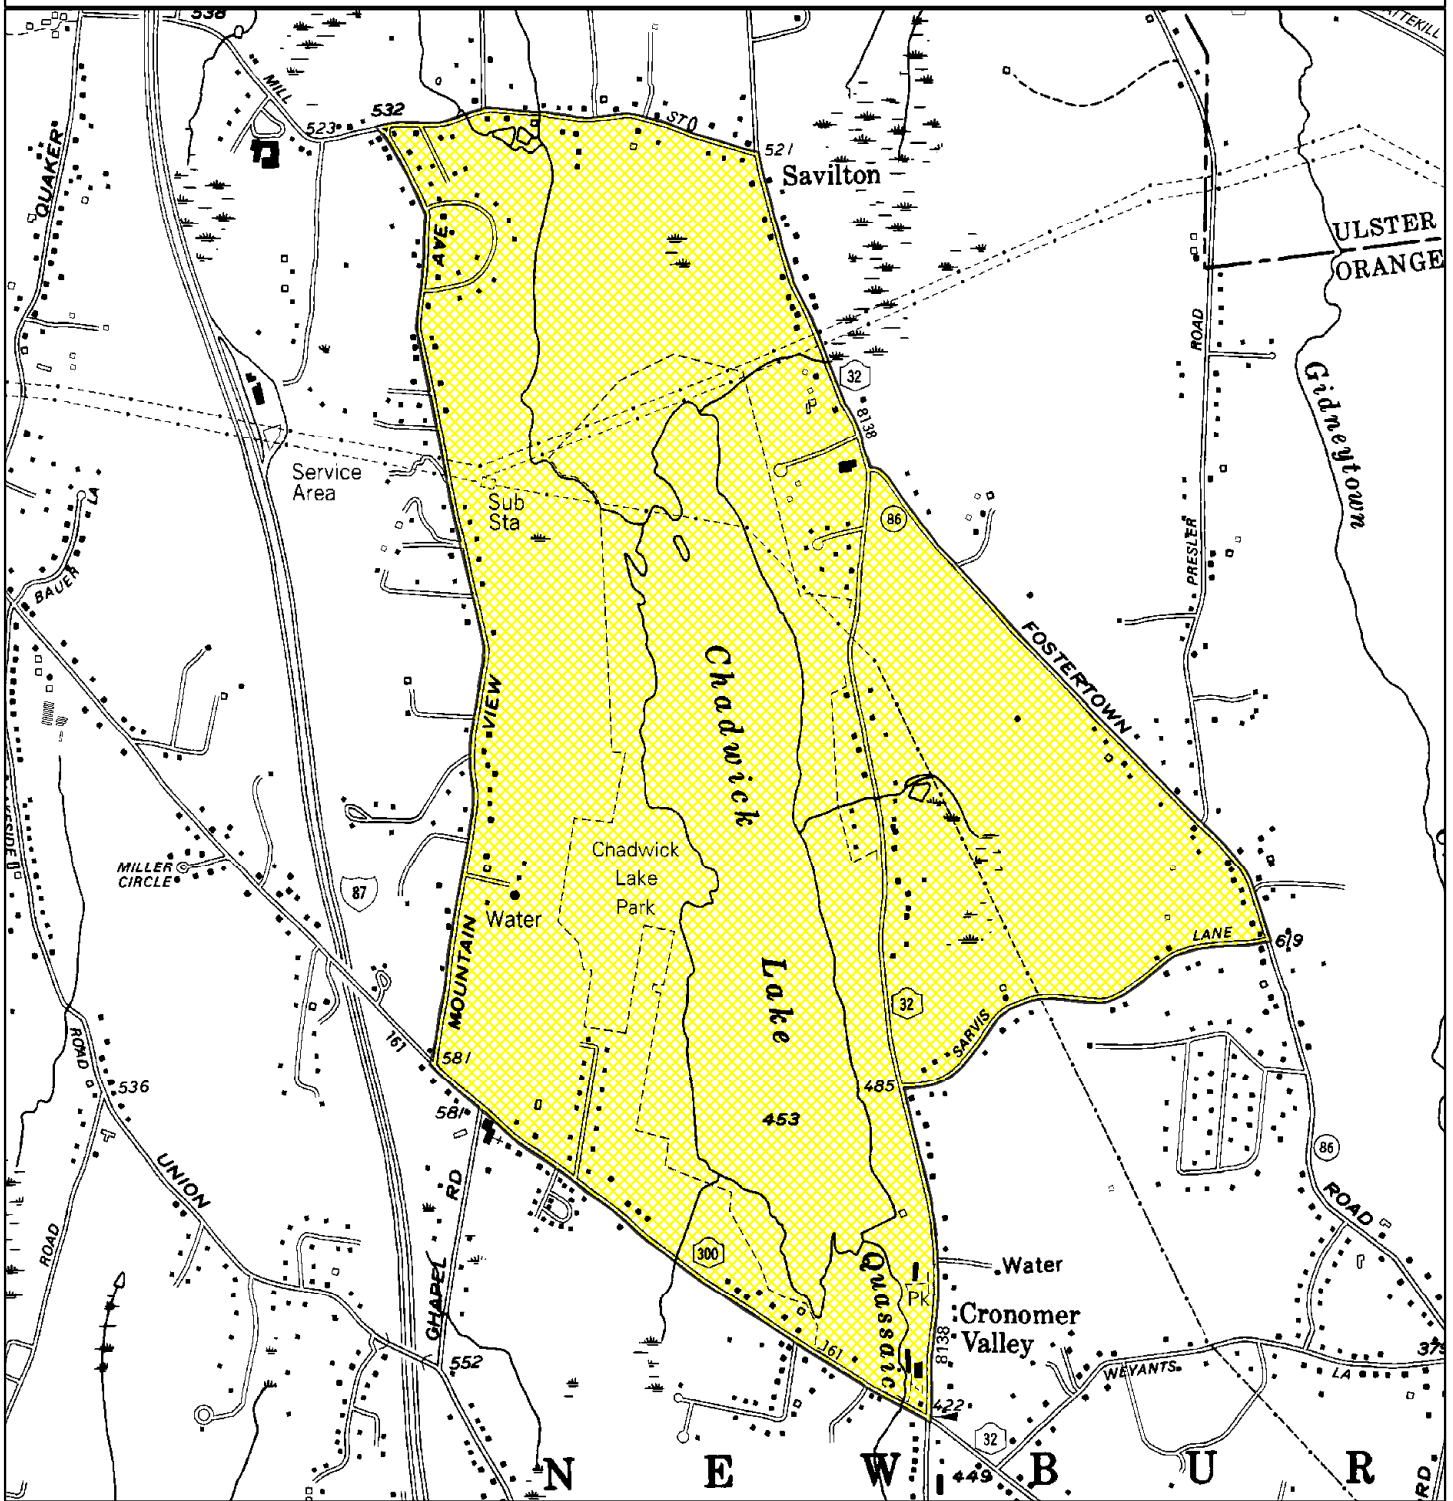

Chadwick Lake Reservoir Environs Critical Environmental Area (CEA)

Effective Date of Designation: 5-21-87

Designating Agency: Town of Newburgh

Legend

 Chadwick Lake Reservoir Environs CEA

1 inch equals 1,750 feet

Base Map: DOT 1:24,000 Planimetric Images

Disclaimer: This map was prepared by the New York State Department of Environmental Conservation using the most current data available. It is deemed accurate but is not guaranteed. NYS DEC is not responsible for any inaccuracies in the data. Please contact the designating authority for additional information regarding legal boundary descriptions.