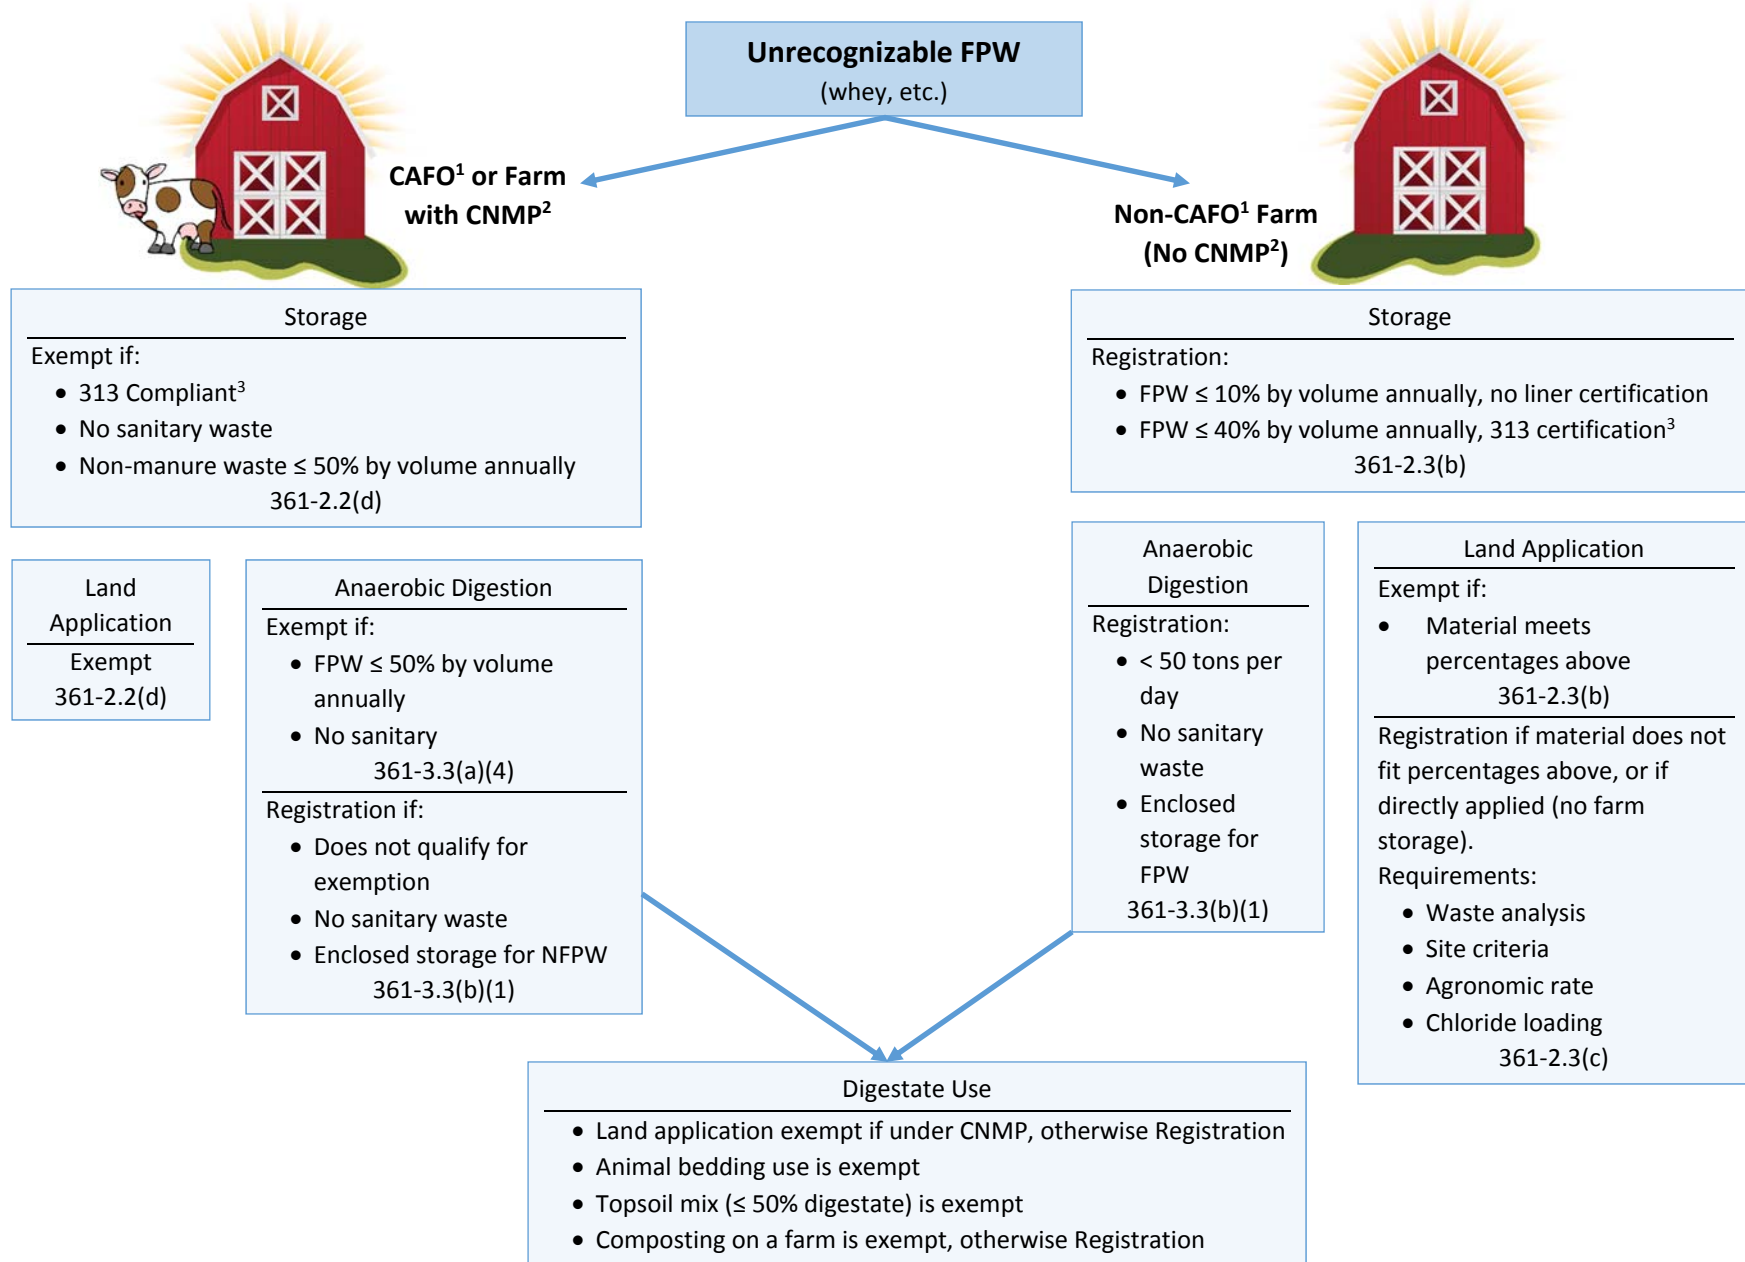

Unrecognizable Food Processing Waste (FPW) Use on a Farm

¹CAFO: Concentrated Animal Feeding Operation

²CNMP: Comprehensive Nutrient Management Plan

³Natural Resources Conservation Service, Practice Standard Waste Storage Facility [Code 313](#) (USDA)