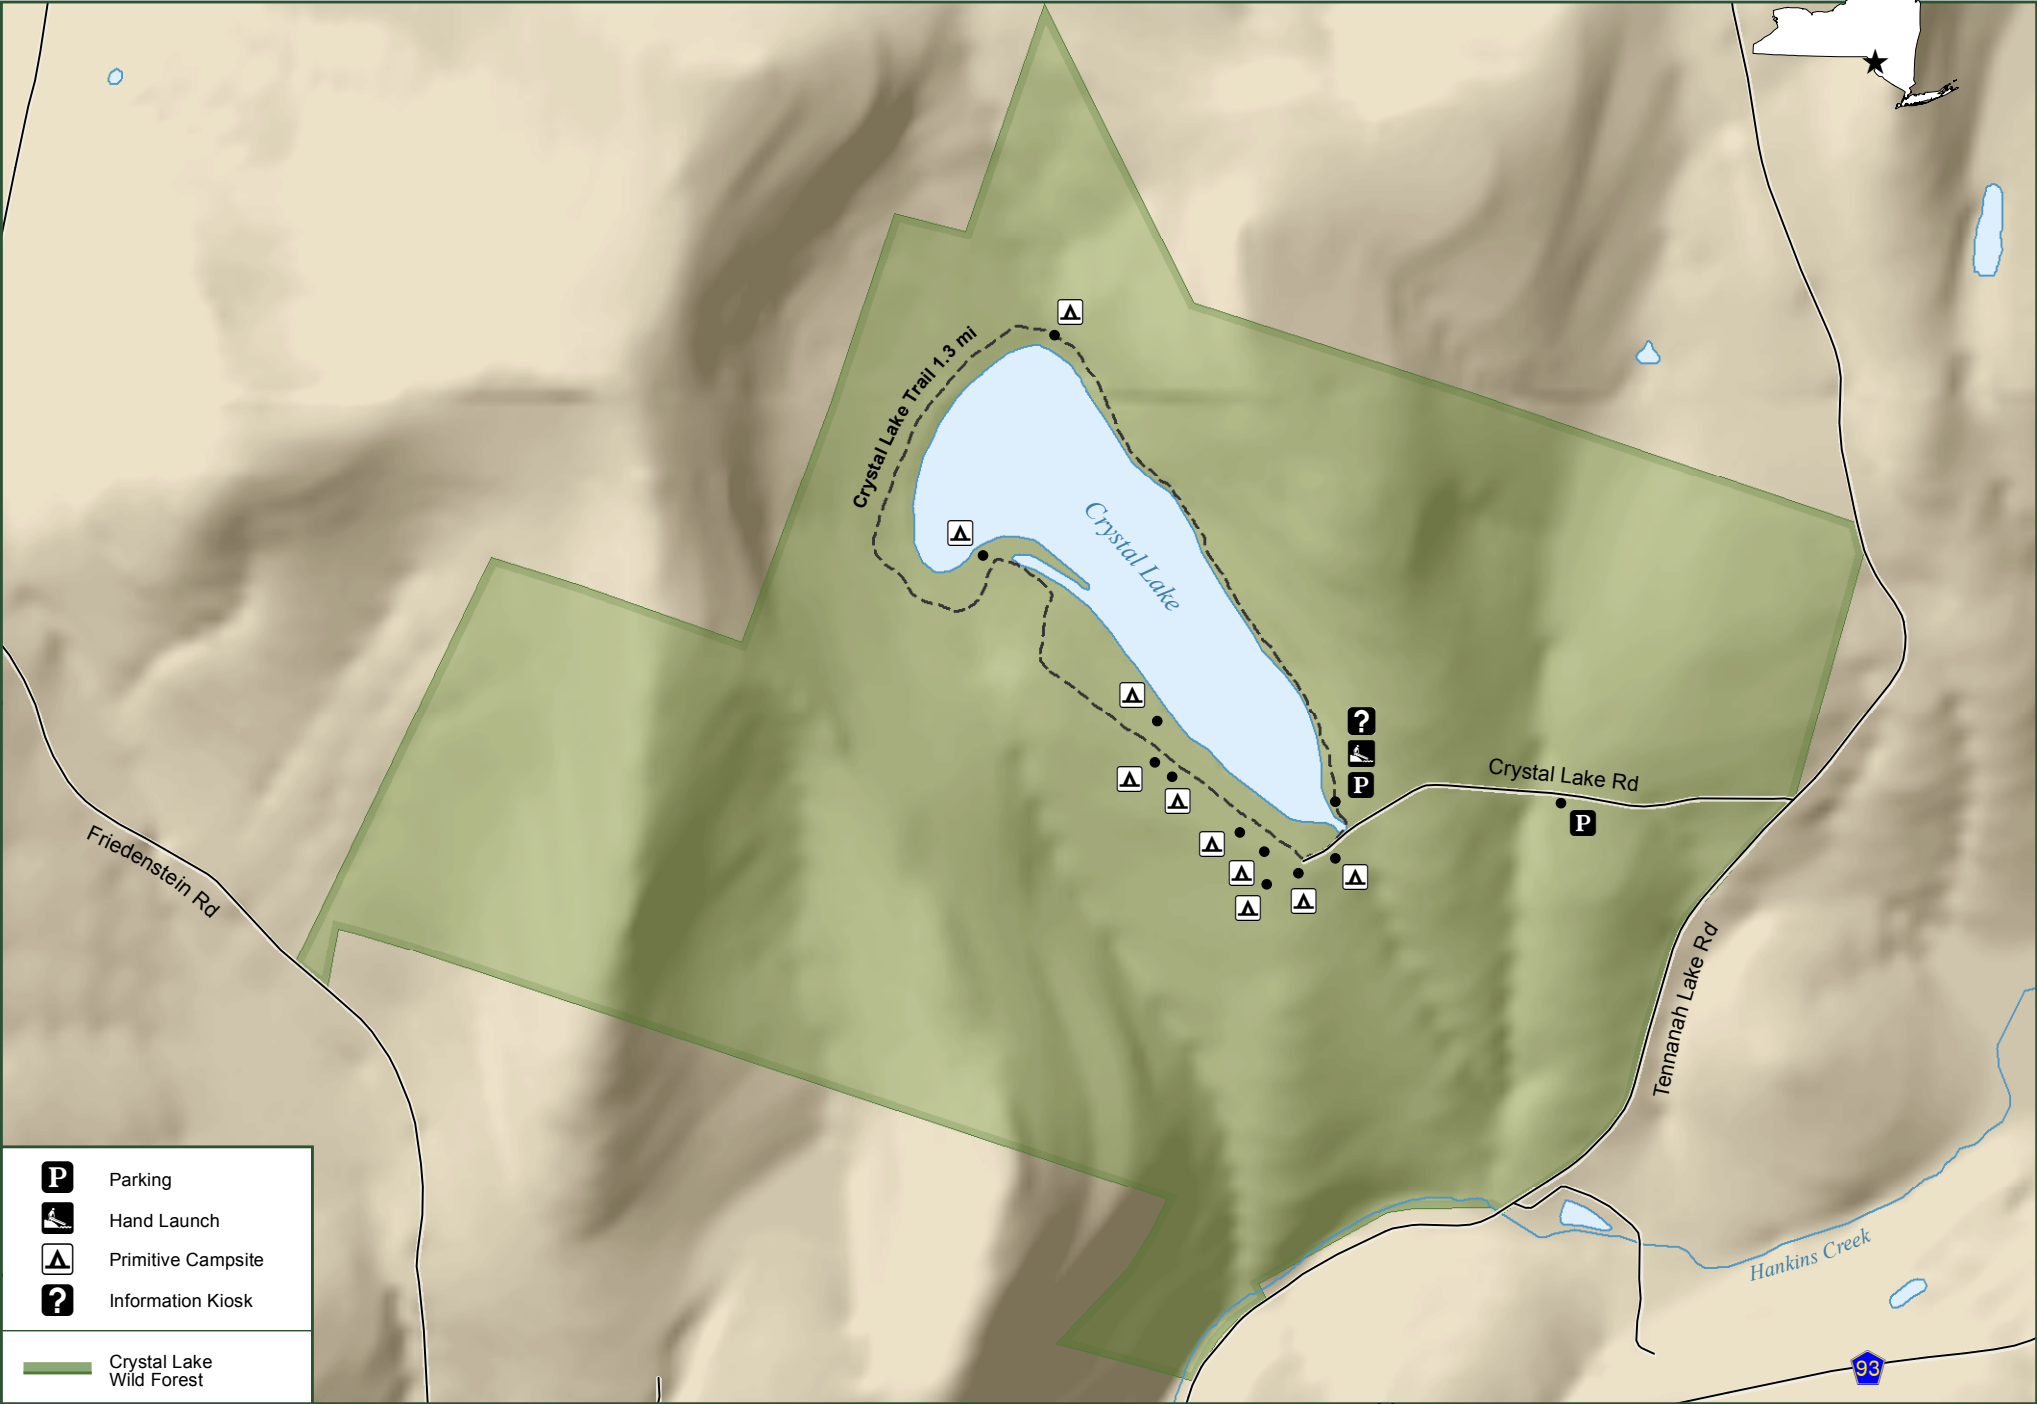

Crystal Lake Wild Forest

	Parking
	Hand Launch
	Primitive Campsite
	Information Kiosk
	Crystal Lake Wild Forest