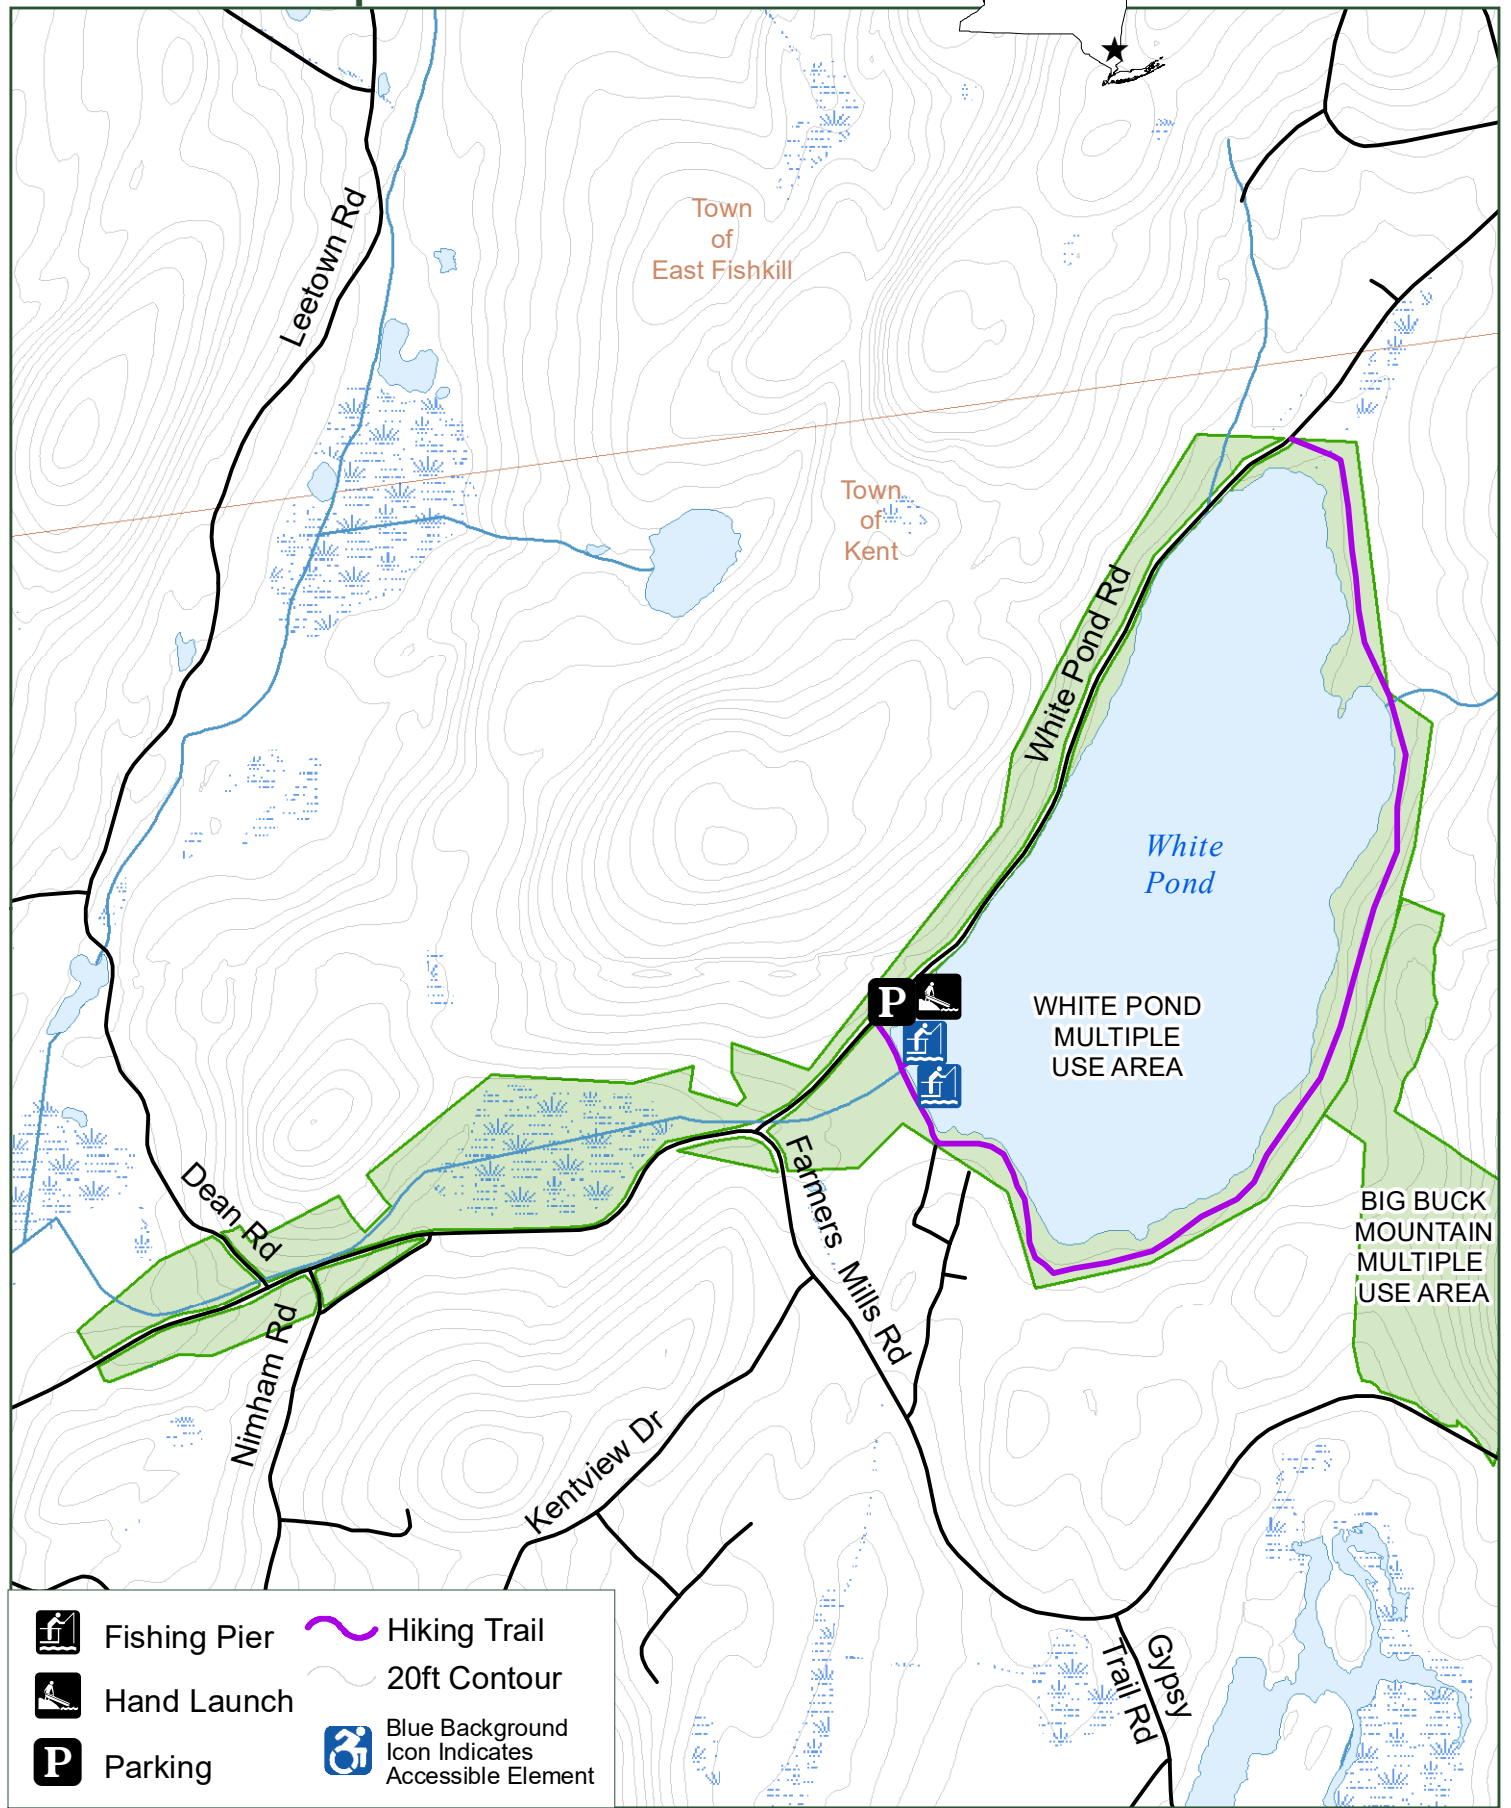

White Pond Multiple Use Area

	Fishing Pier		Hiking Trail
	Hand Launch		20ft Contour
	Parking		Blue Background Icon Indicates Accessible Element

Department of Environmental Conservation

Putnam County