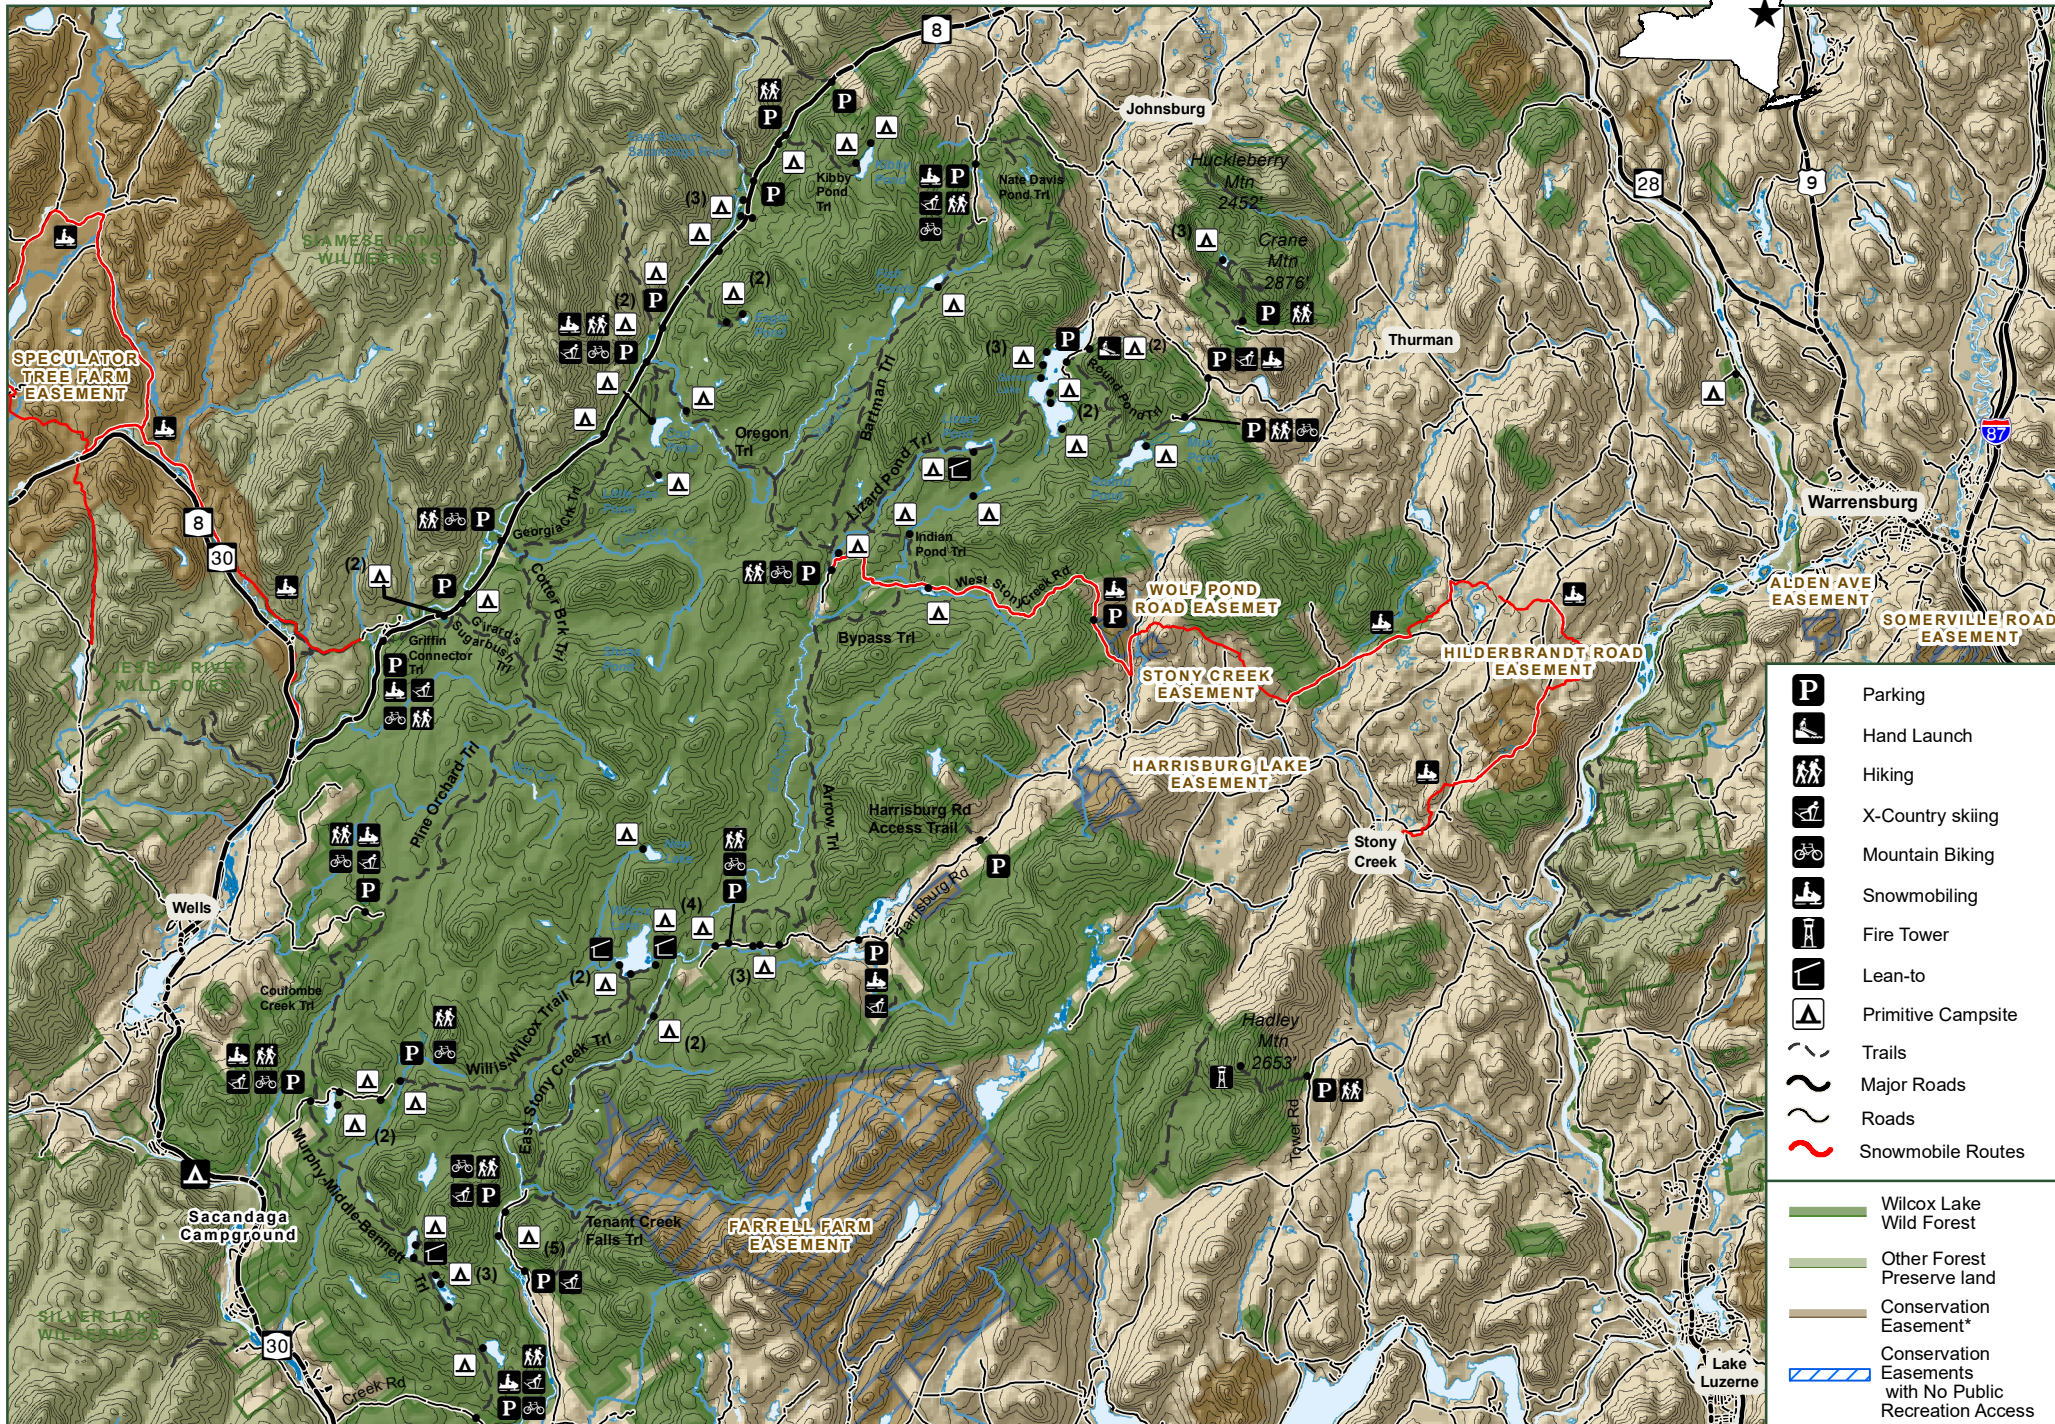

Wilcox Lake Wild Forest - North

*Special Use Restrictions May Apply

Snowmobiling Recreation Rights and access to the Spruce Mtn Fire Tower via the trail are only allowed on the Corinth and Edinburg Tract Easements. No other public recreation access rights are permitted on any other Easement Lands