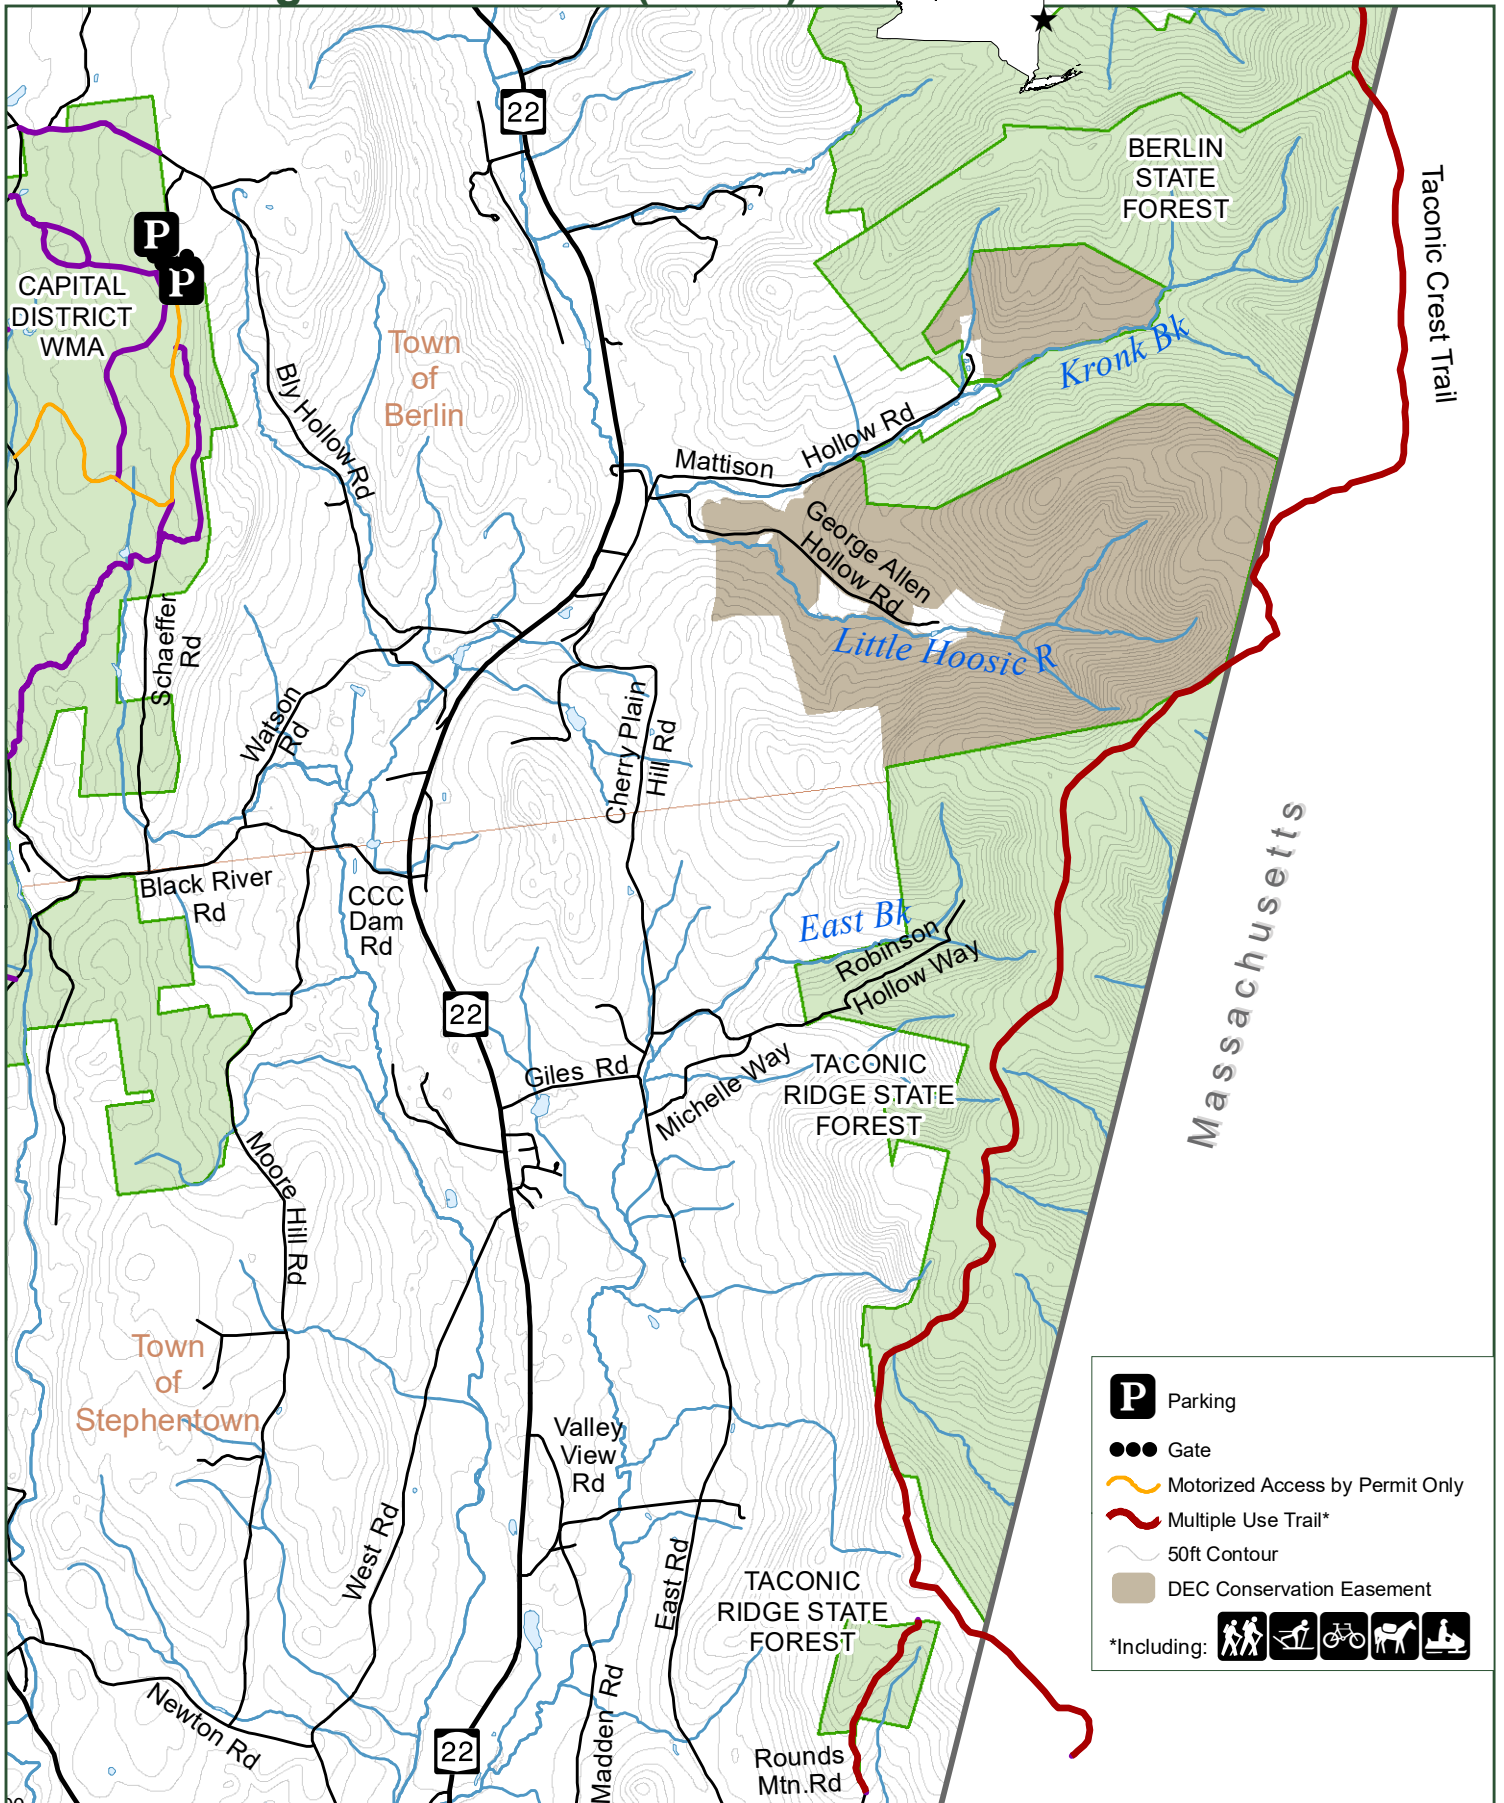

Taconic Ridge State Forest (South)

P Parking

●●● Gate

Motorized Access by Permit Only

Multiple Use Trail*

50ft Contour

DEC Conservation Easement

*Including: