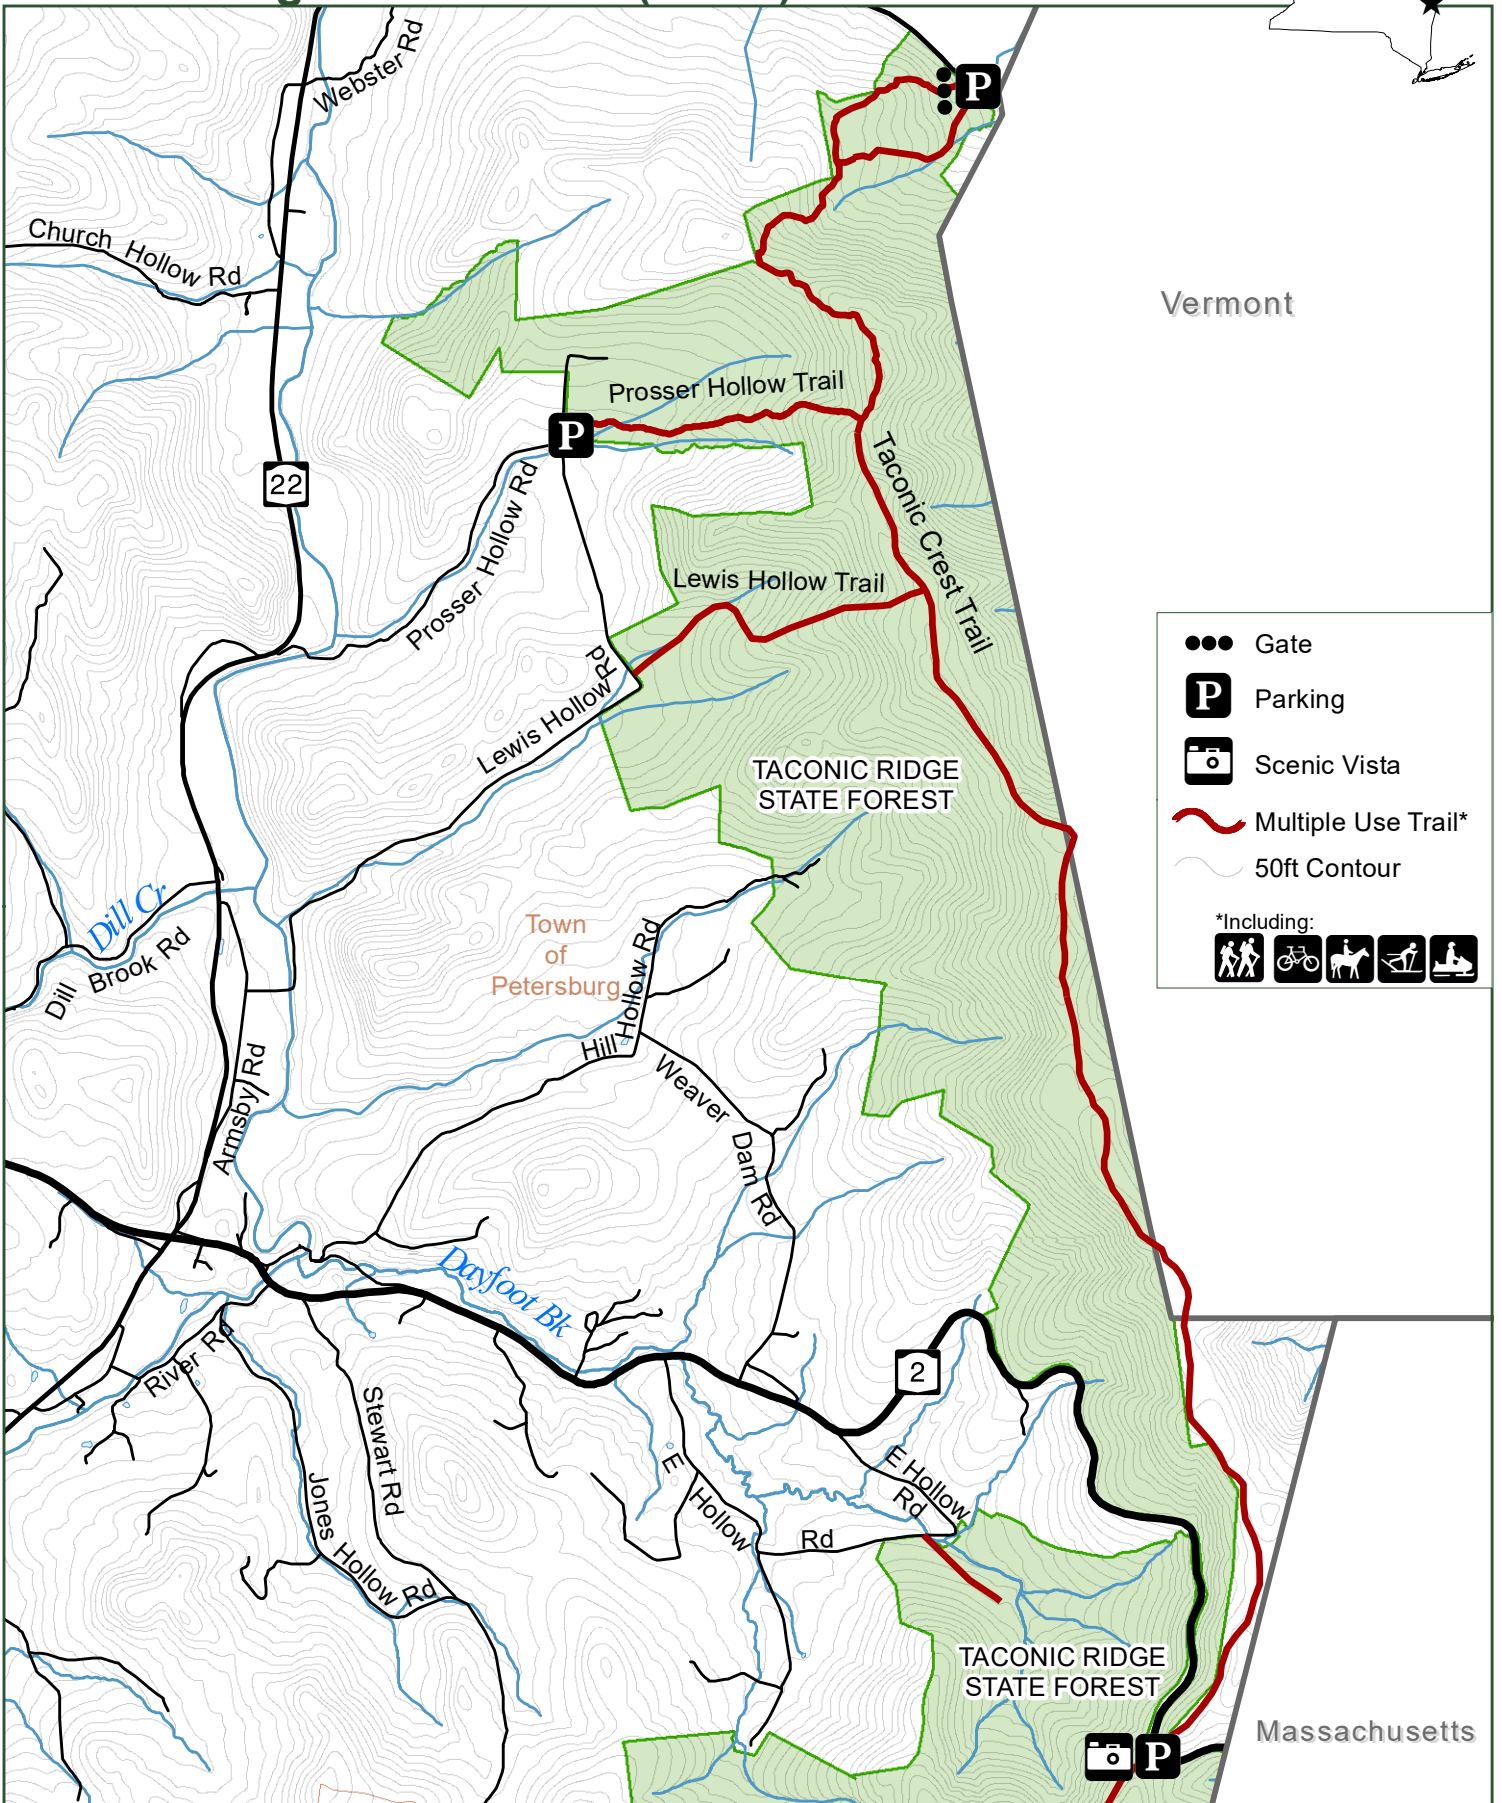

# Taconic Ridge State Forest (North)

Vermont

- Gate
- Parking
- Scenic Vista
- Multiple Use Trail\*
- 50ft Contour

\*Including:

- Hiking
- Bicycling
- Horseback riding
- Climbing
- Snowshoeing

Massachusetts