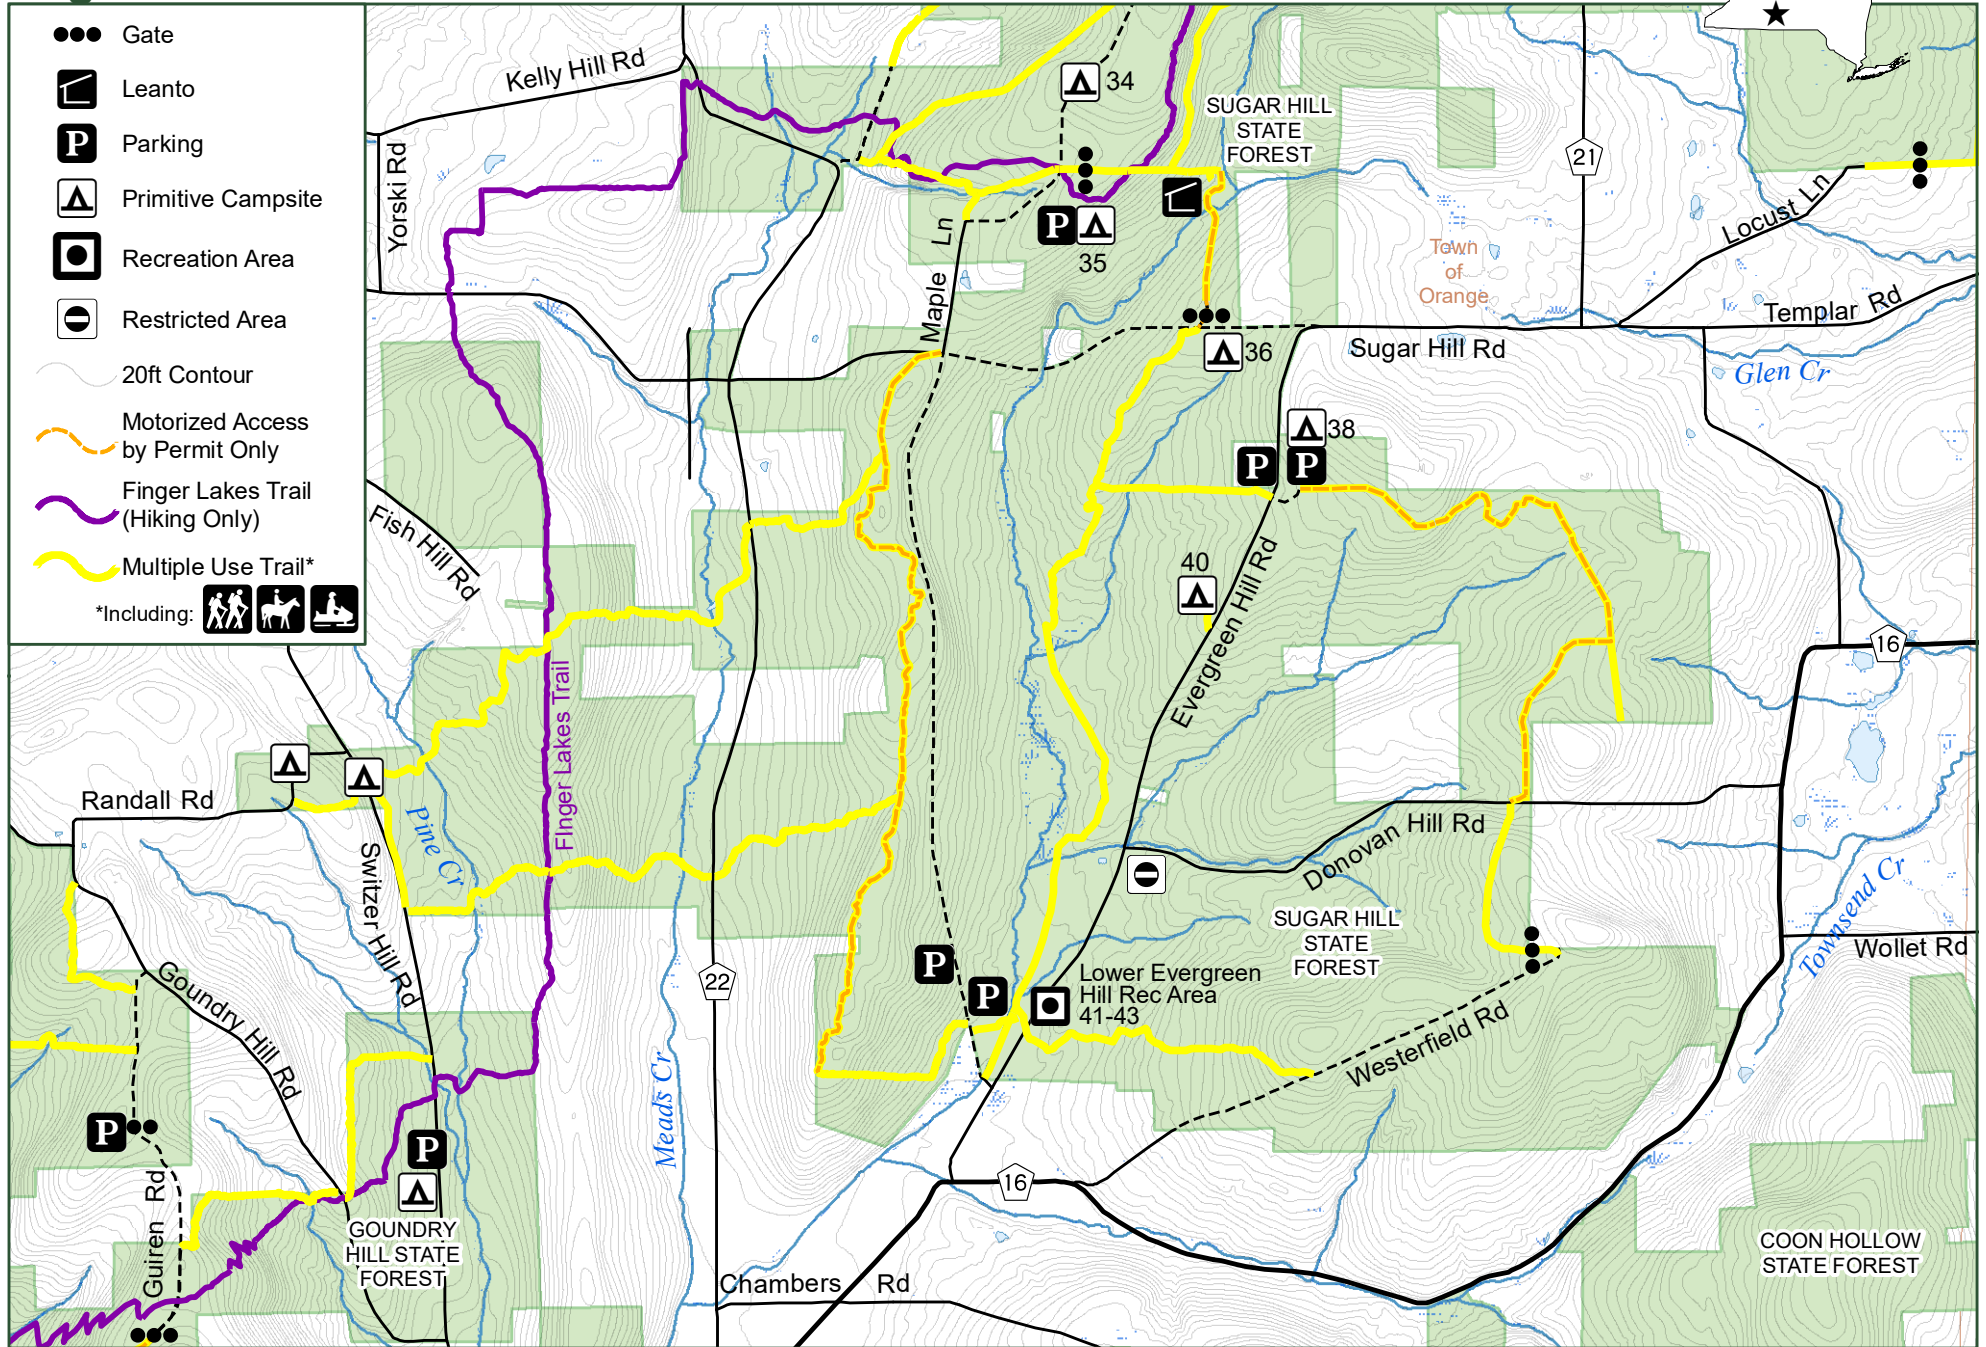

# Sugar Hill State Forest - South

Department of  
Environmental  
Conservation

0 0.5 1 2 Miles

Schuyler County