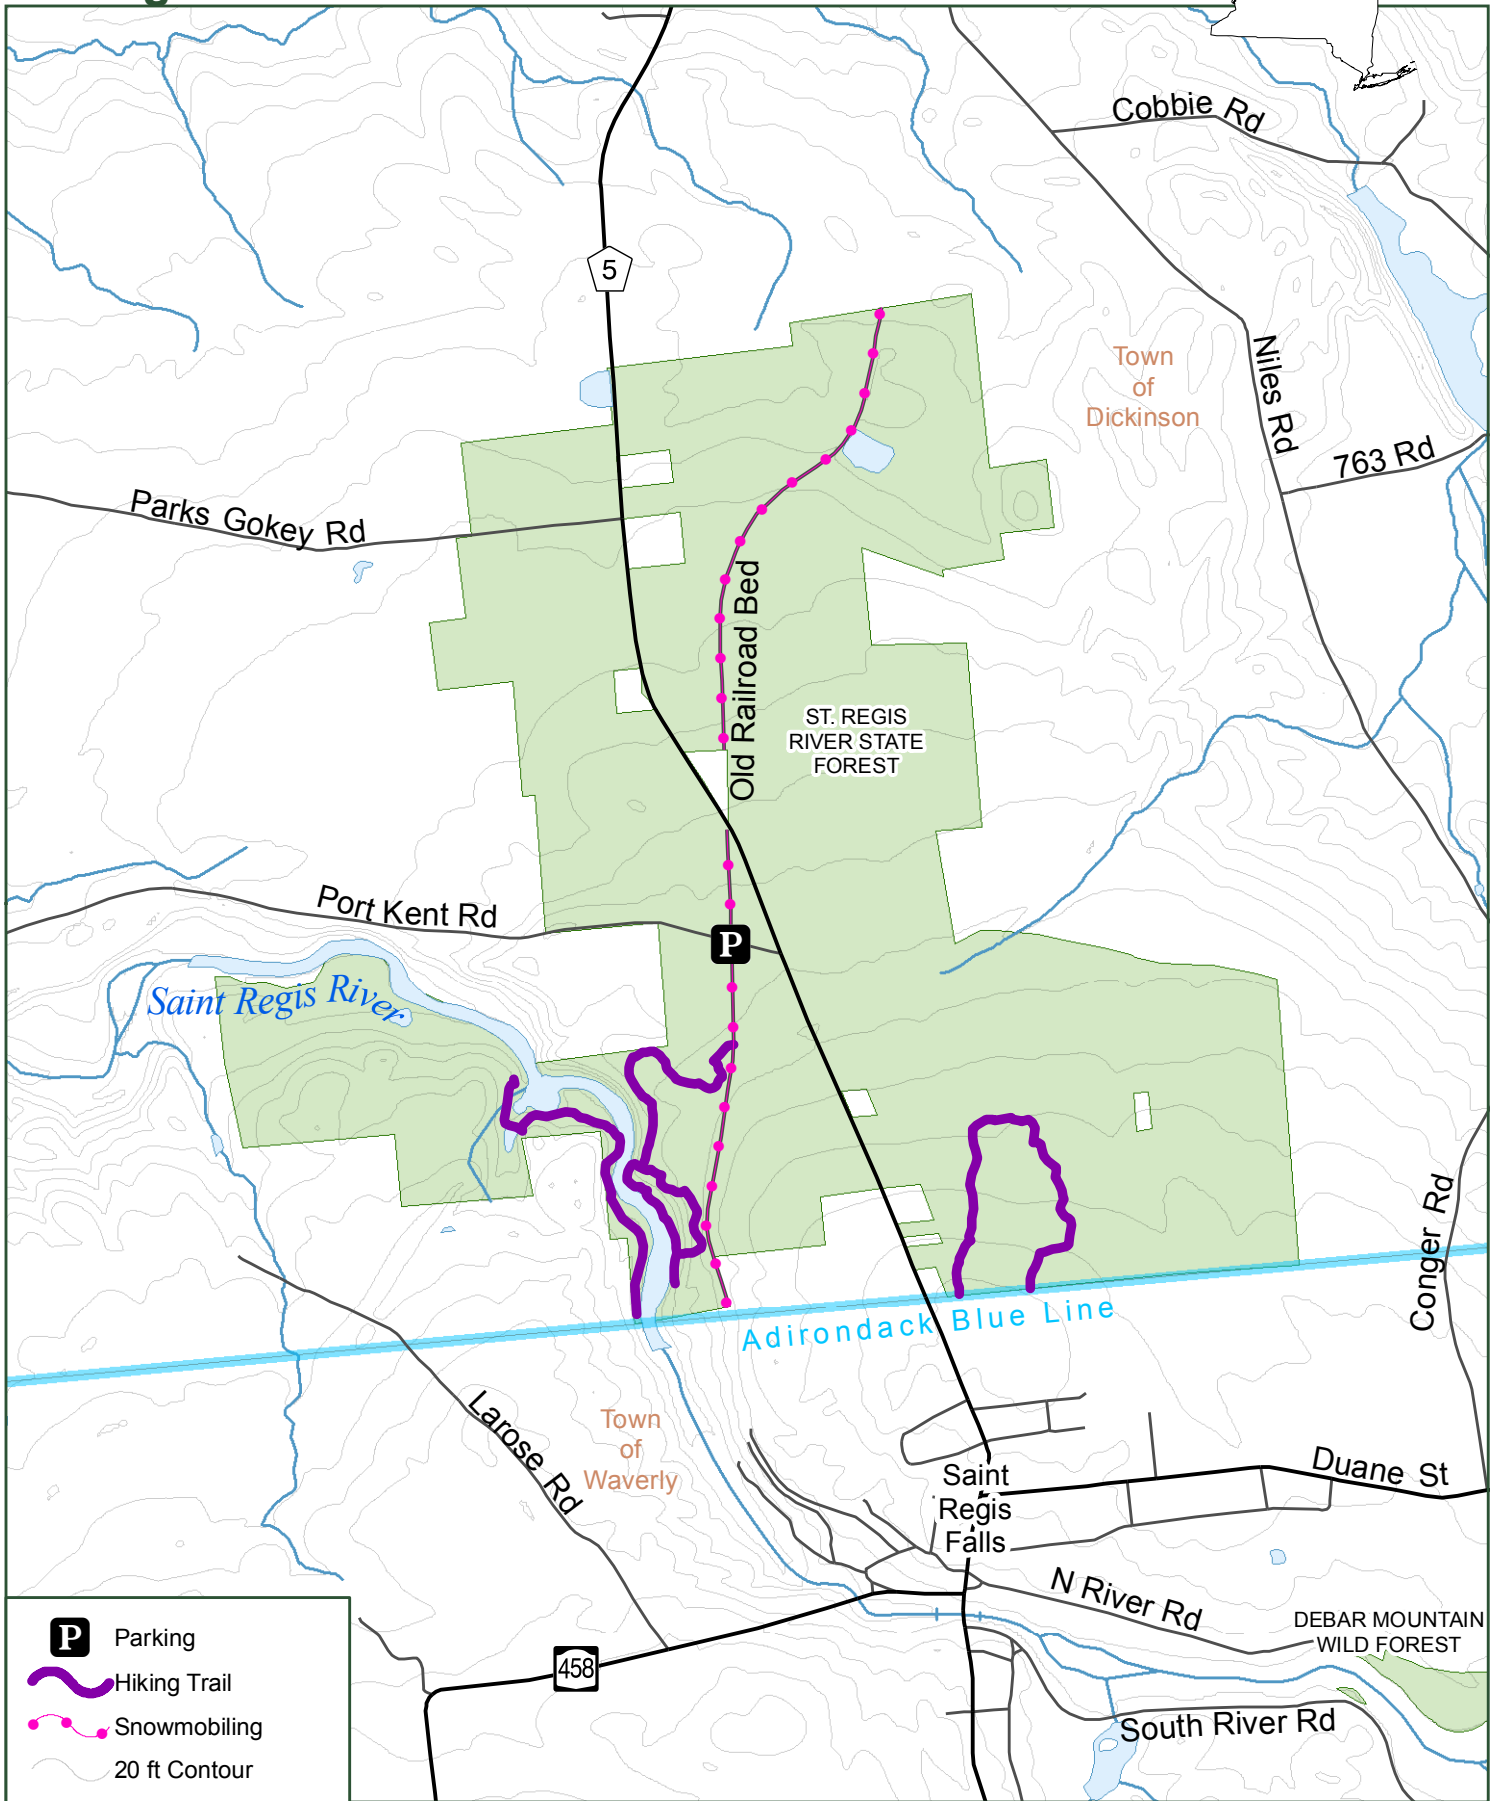

St. Regis River State Forest

- Parking
- Hiking Trail
- Snowmobiling
- 20 ft Contour

Department of Environmental Conservation

Franklin County