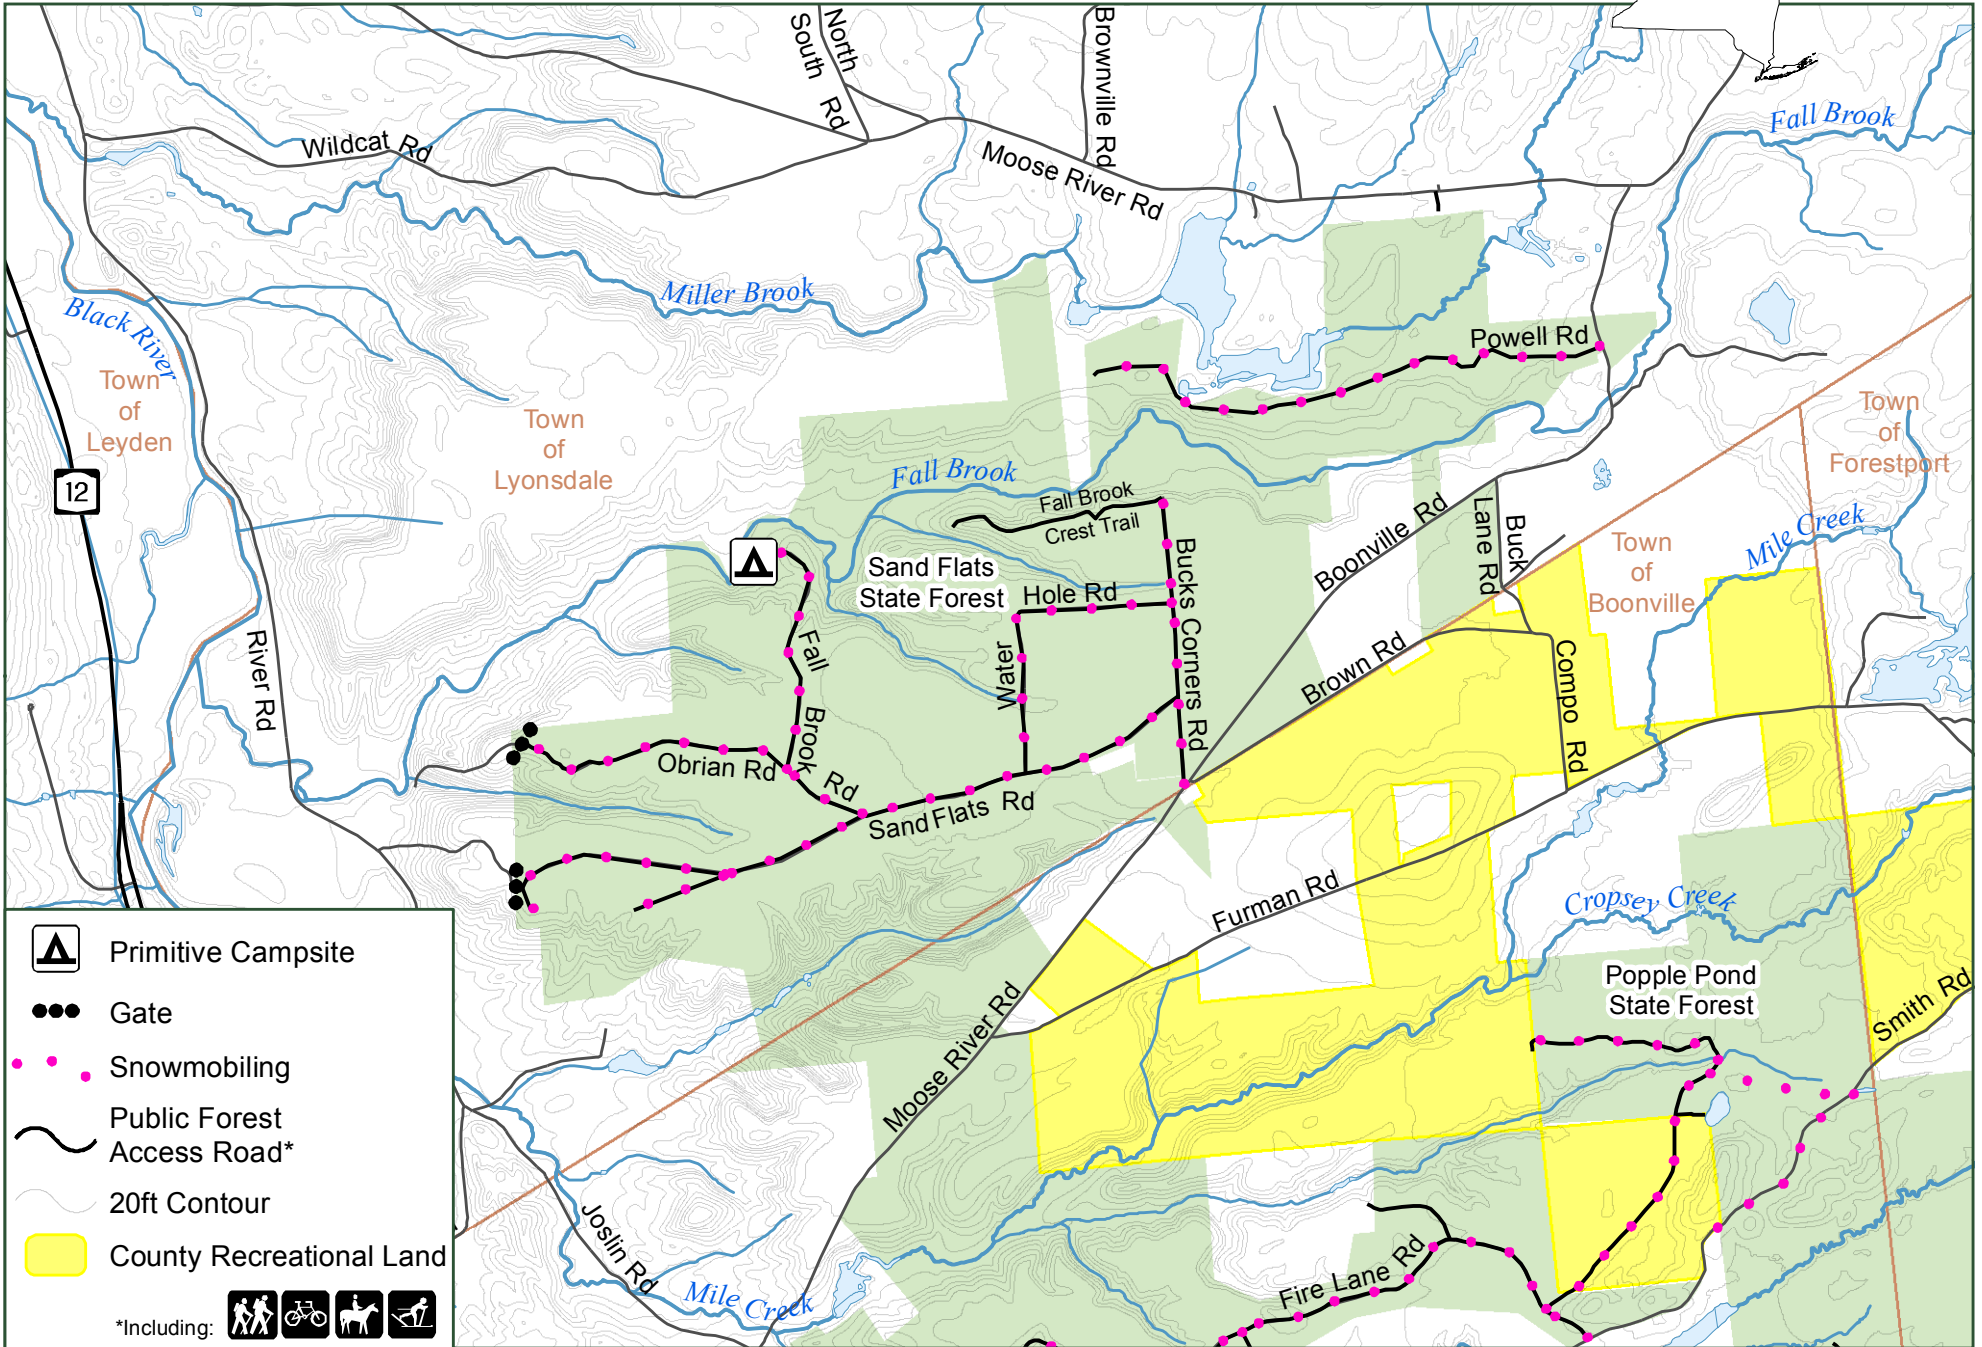

Sand Flats State Forest

- Primitive Campsite
 - Gate
 - Snowmobiling
 - Public Forest Access Road*
 - 20ft Contour
 - County Recreational Land
- *Including: