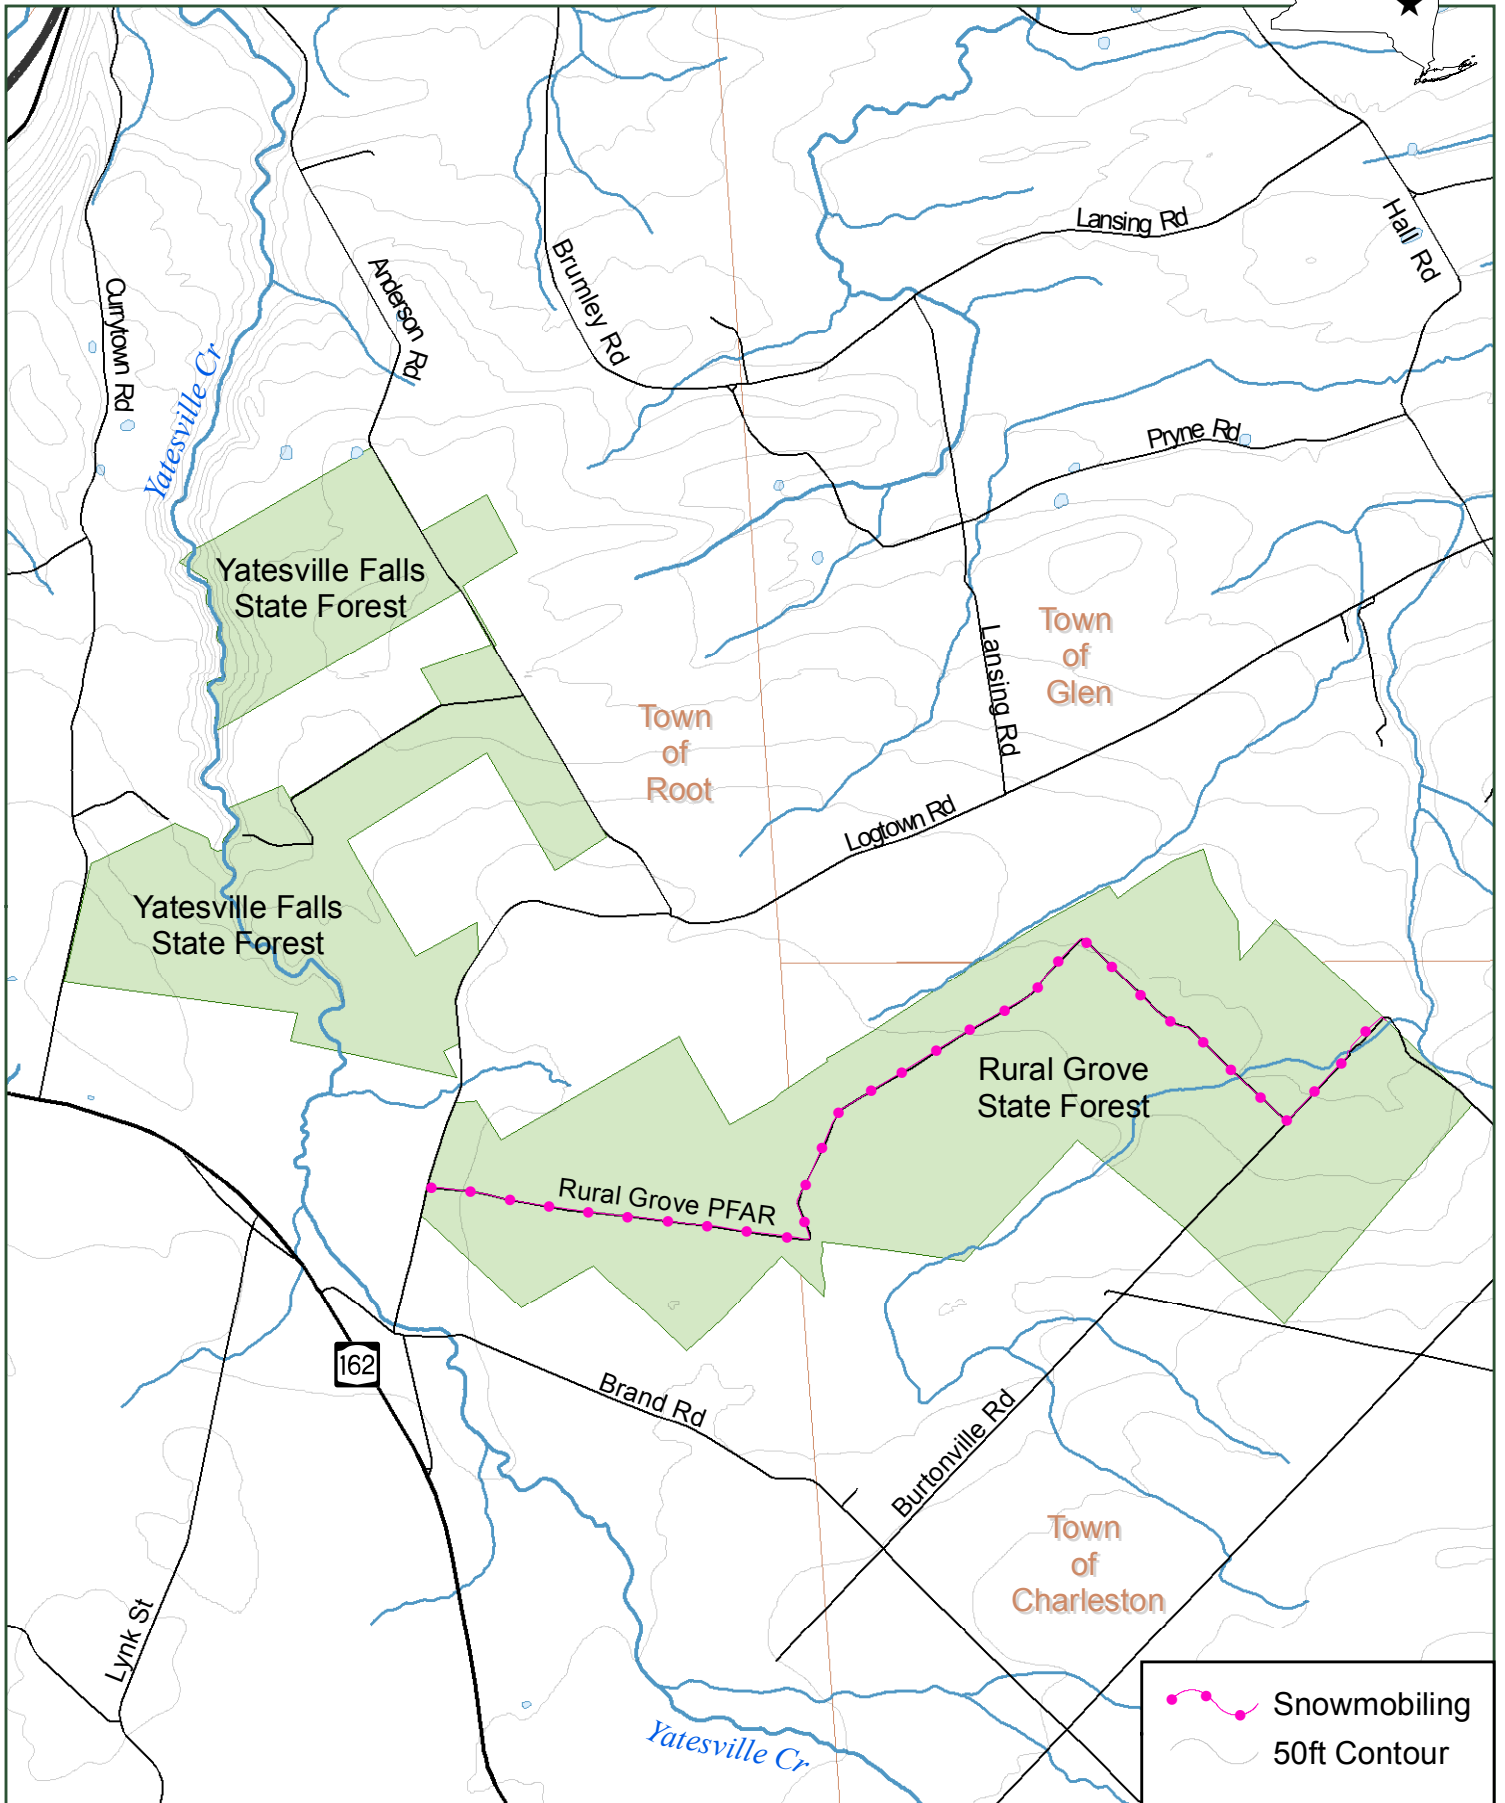

Rural Grove and Yatesville Falls State Forests

Department of Environmental Conservation

0 0.25 0.5 1 Mile