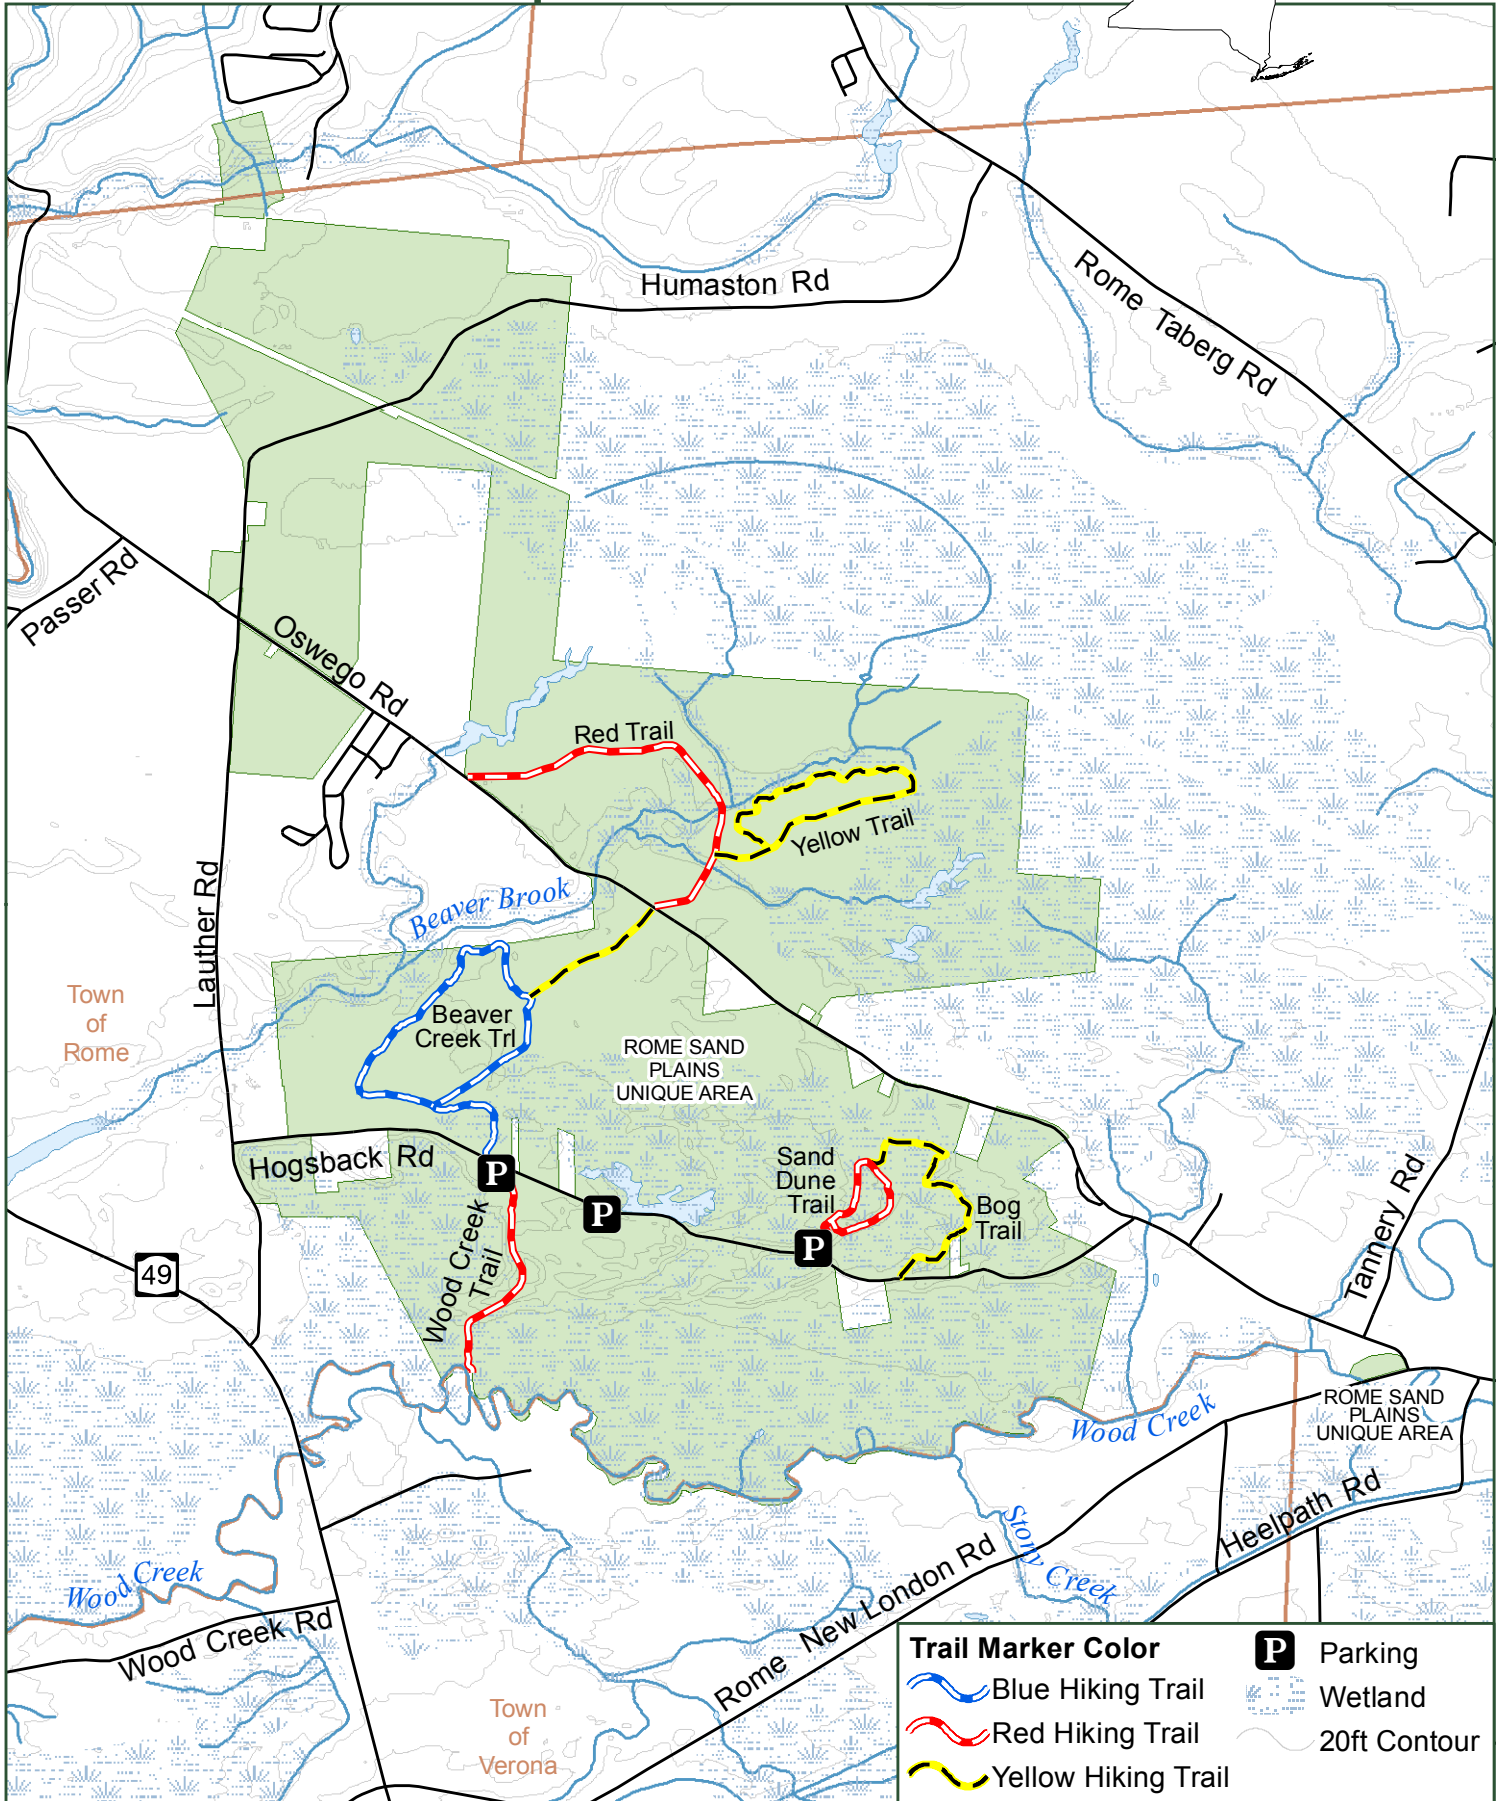

# Rome Sand Plains Unique Area

<b>Trail Marker Color</b>	<b>P</b> Parking
Blue Hiking Trail	Wetland
Red Hiking Trail	20ft Contour
Yellow Hiking Trail	