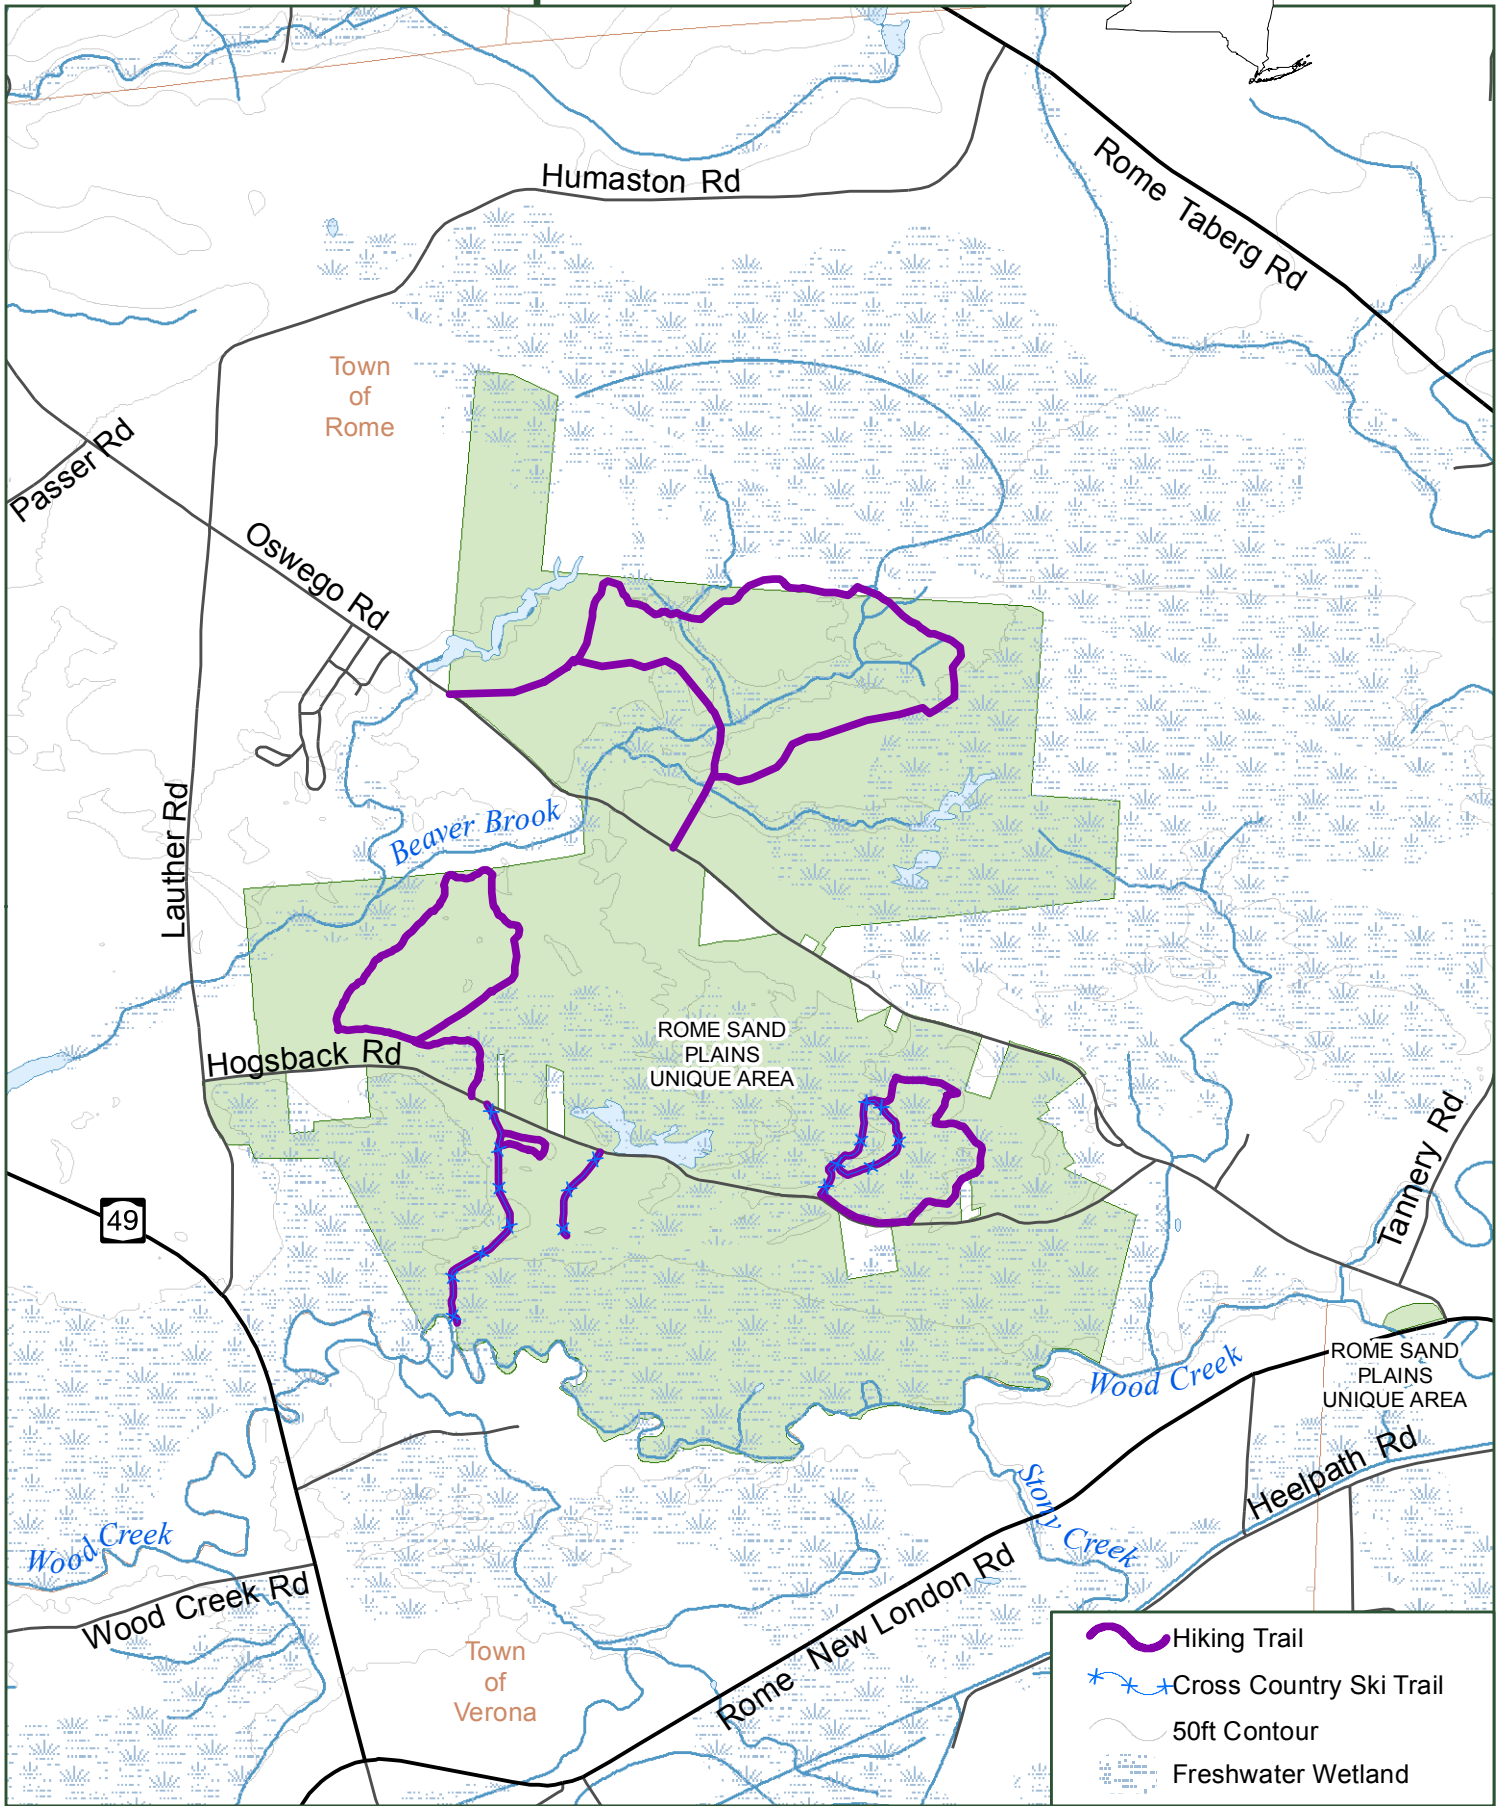

Rome Sand Plains Unique Area

-  Hiking Trail
-  Cross Country Ski Trail
-  50ft Contour
-  Freshwater Wetland

Department of
Environmental
Conservation

Oneida County