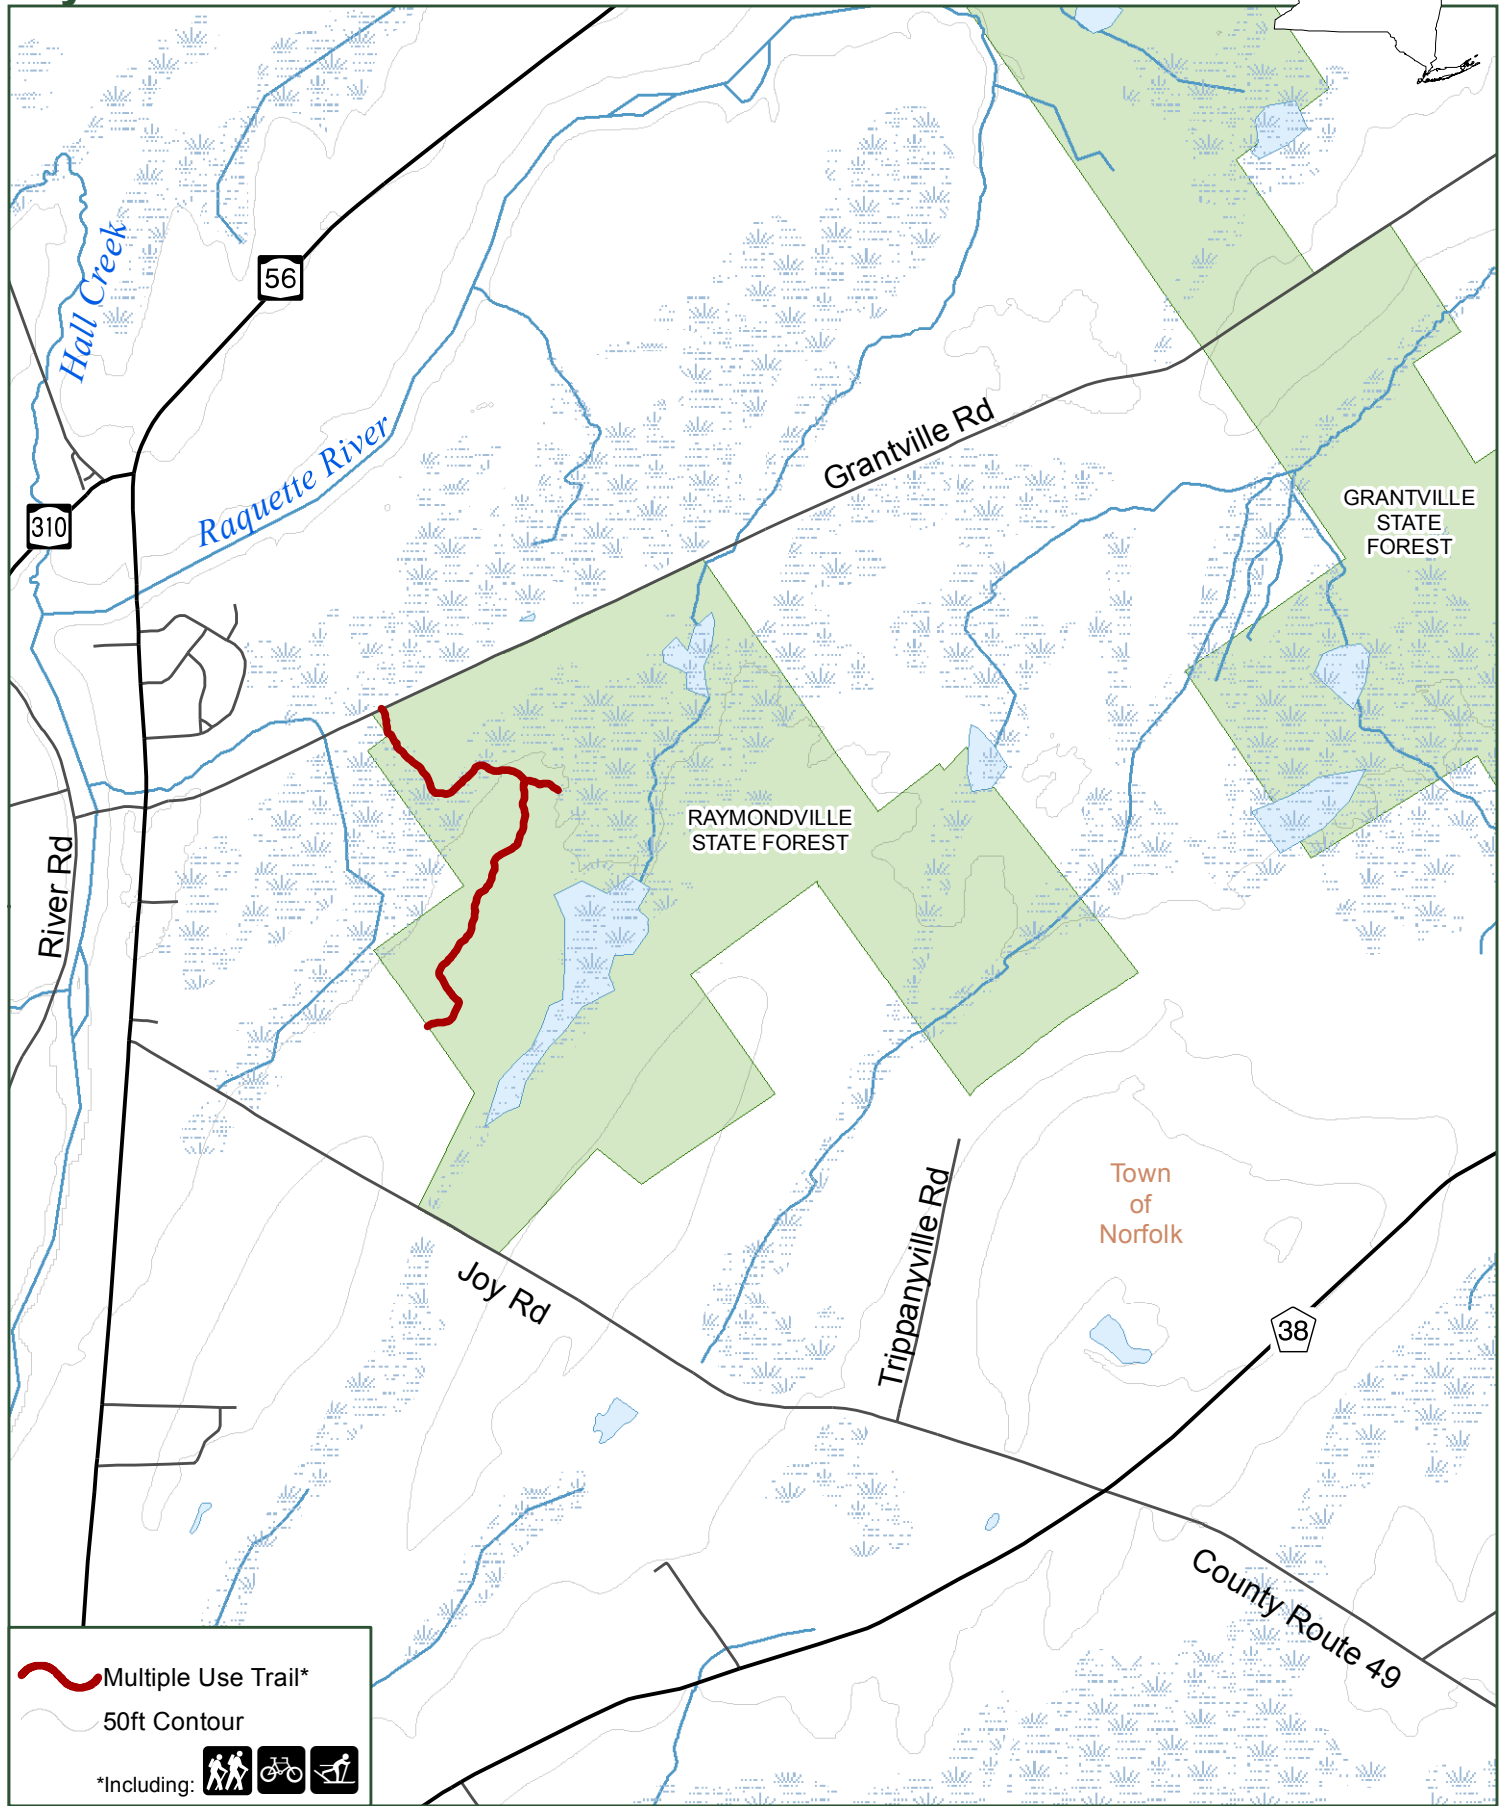

# Raymondville State Forest

 Multiple Use Trail\*

 50ft Contour

\*Including:   