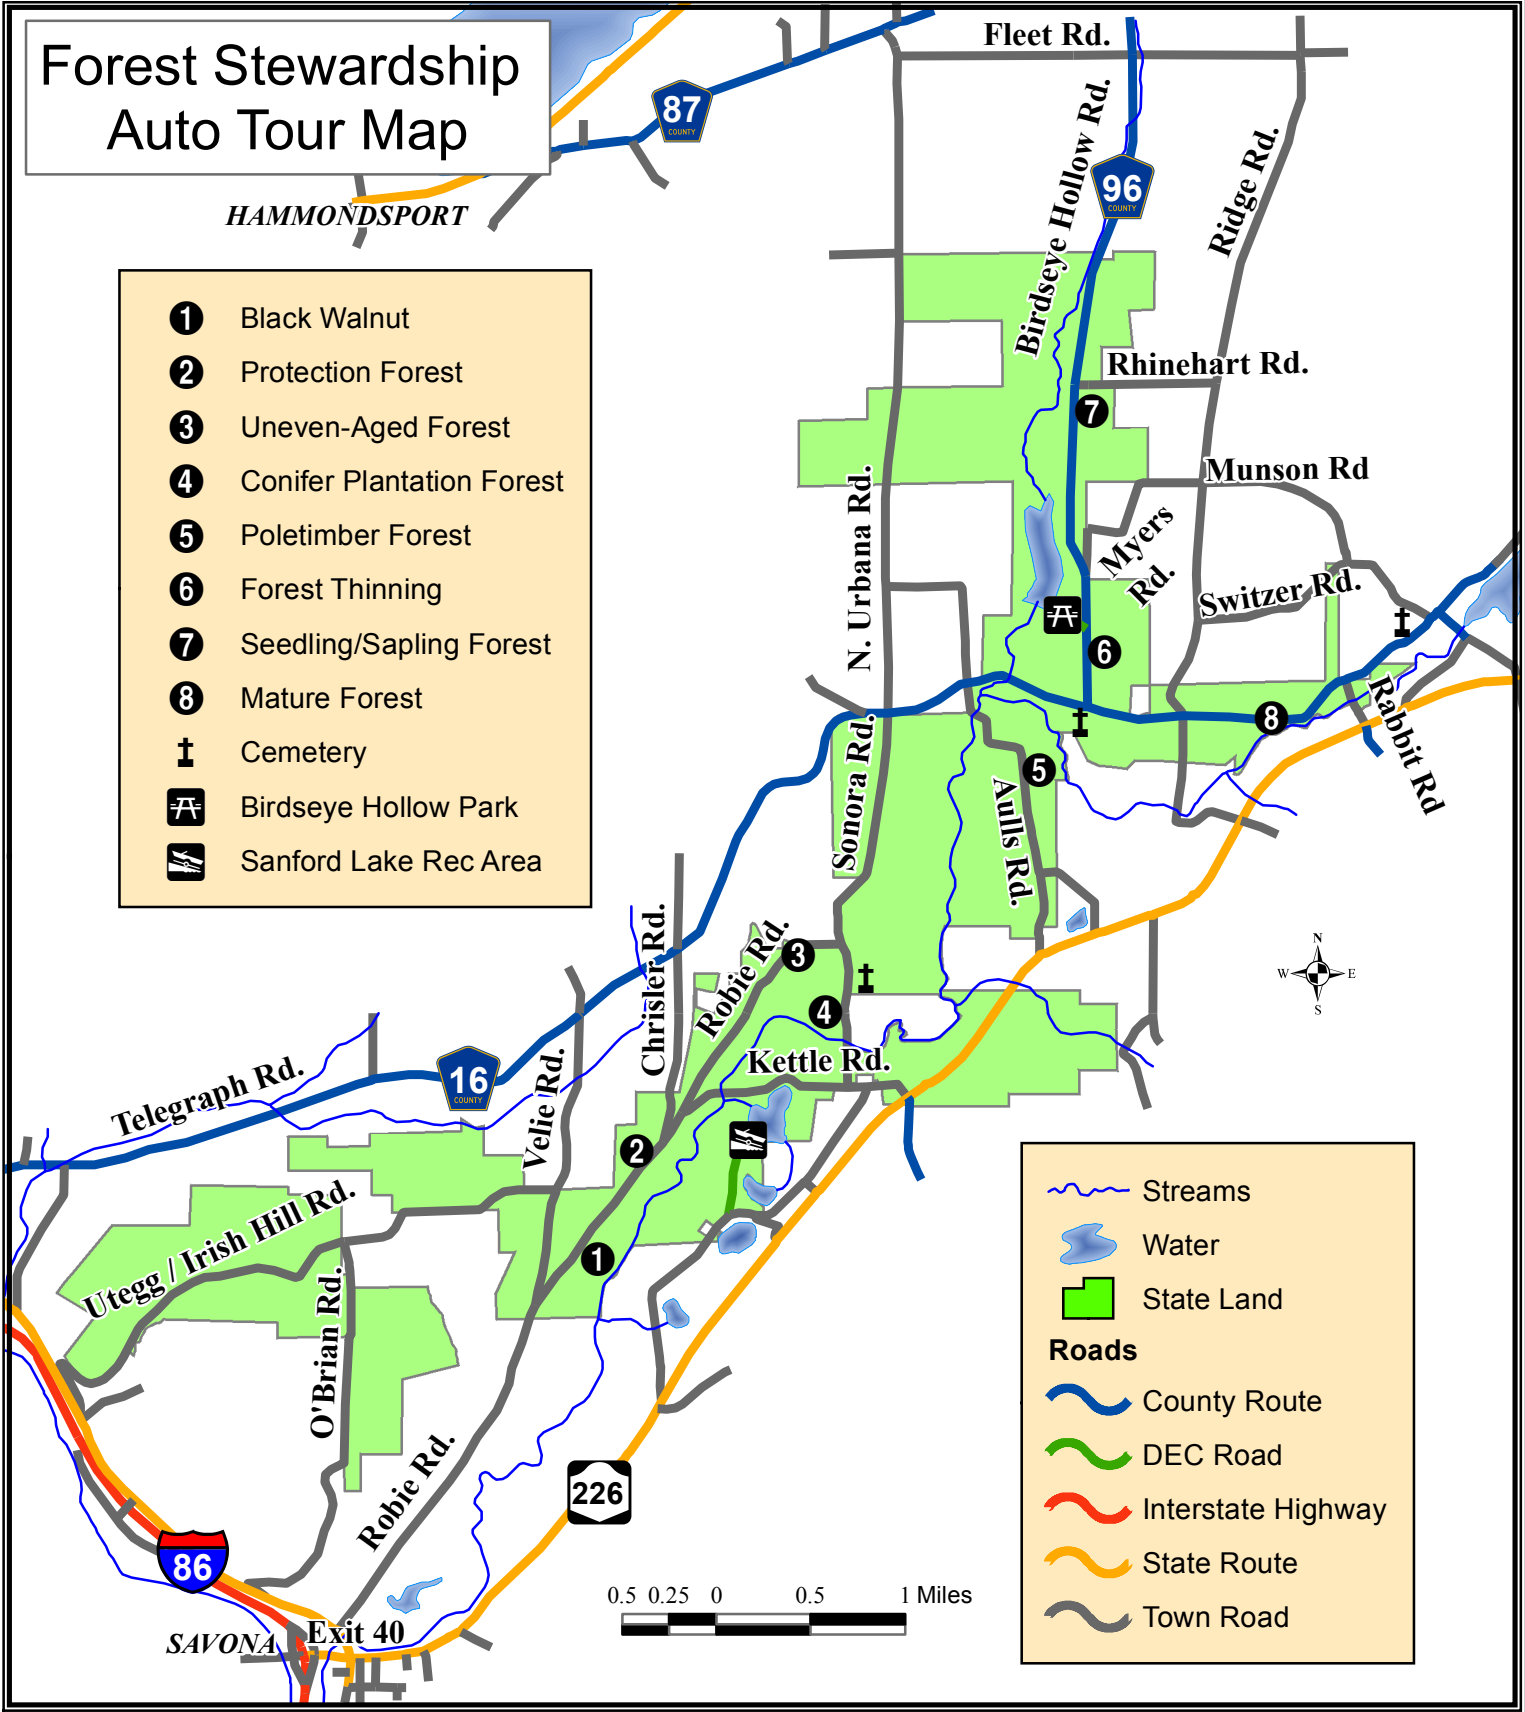

Forest Stewardship Auto Tour Map

HAMMONDSPORT

- ① Black Walnut
- ② Protection Forest
- ③ Uneven-Aged Forest
- ④ Conifer Plantation Forest
- ⑤ Poletimber Forest
- ⑥ Forest Thinning
- ⑦ Seedling/Sapling Forest
- ⑧ Mature Forest
- † Cemetery
- ⌘ Birdseye Hollow Park
- ⌘ Sanford Lake Rec Area

- Streams
- Water
- State Land
- Roads**
- County Route
- DEC Road
- Interstate Highway
- State Route
- Town Road