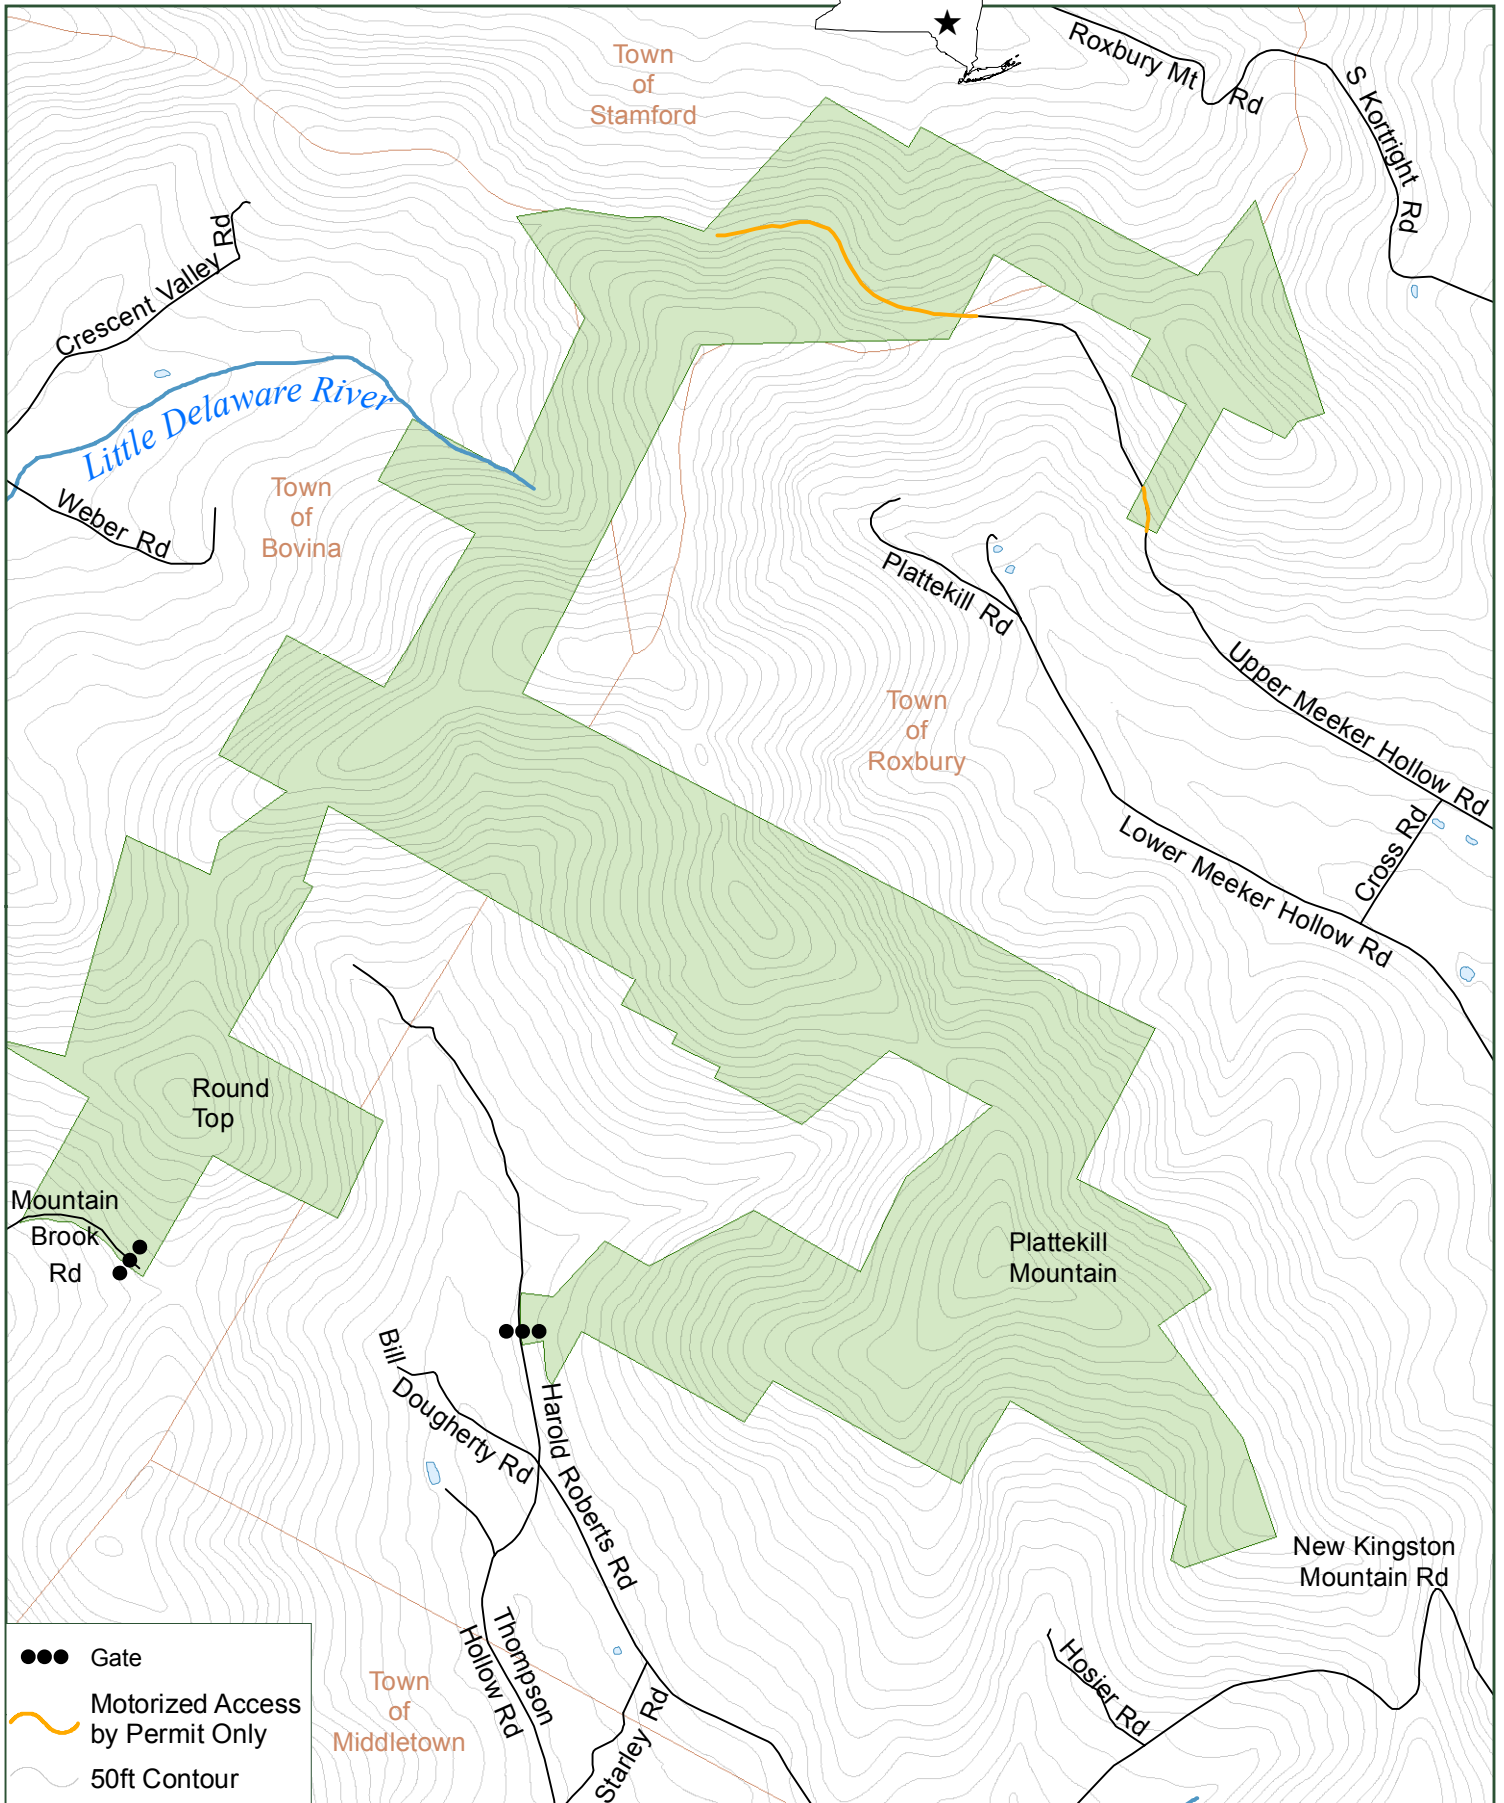

Plattekill State Forest

NEW YORK
STATE OF
OPPORTUNITY
Department of
Environmental
Conservation

Delaware County