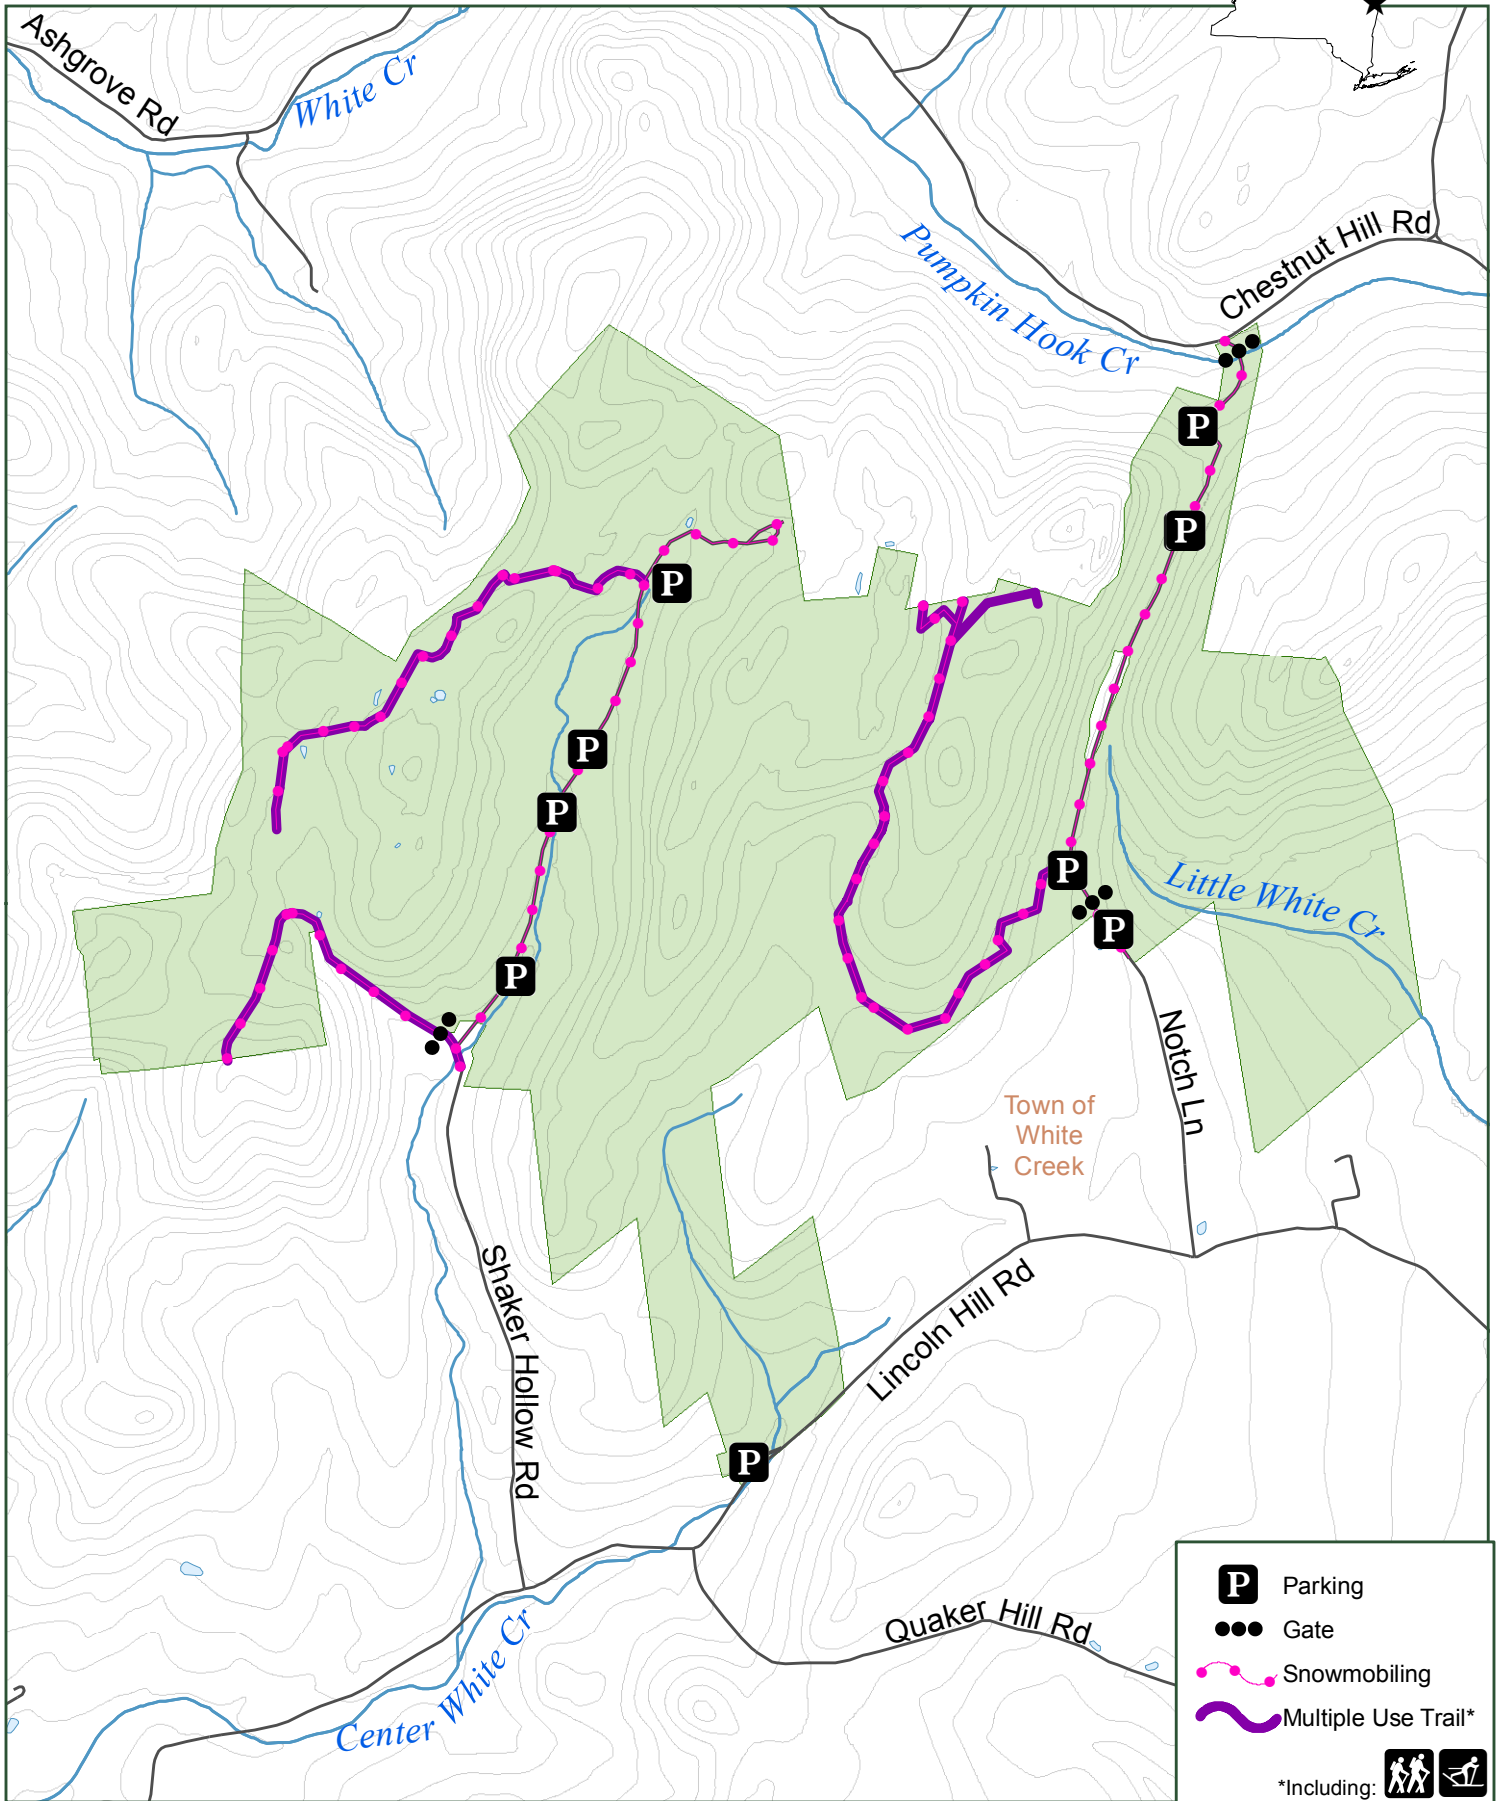

# Mount Tom State Forest

**P** Parking  
 ●● Gate  
 - - - Snowmobiling  
 ~~~~~ Multiple Use Trail\*  
 \*Including: