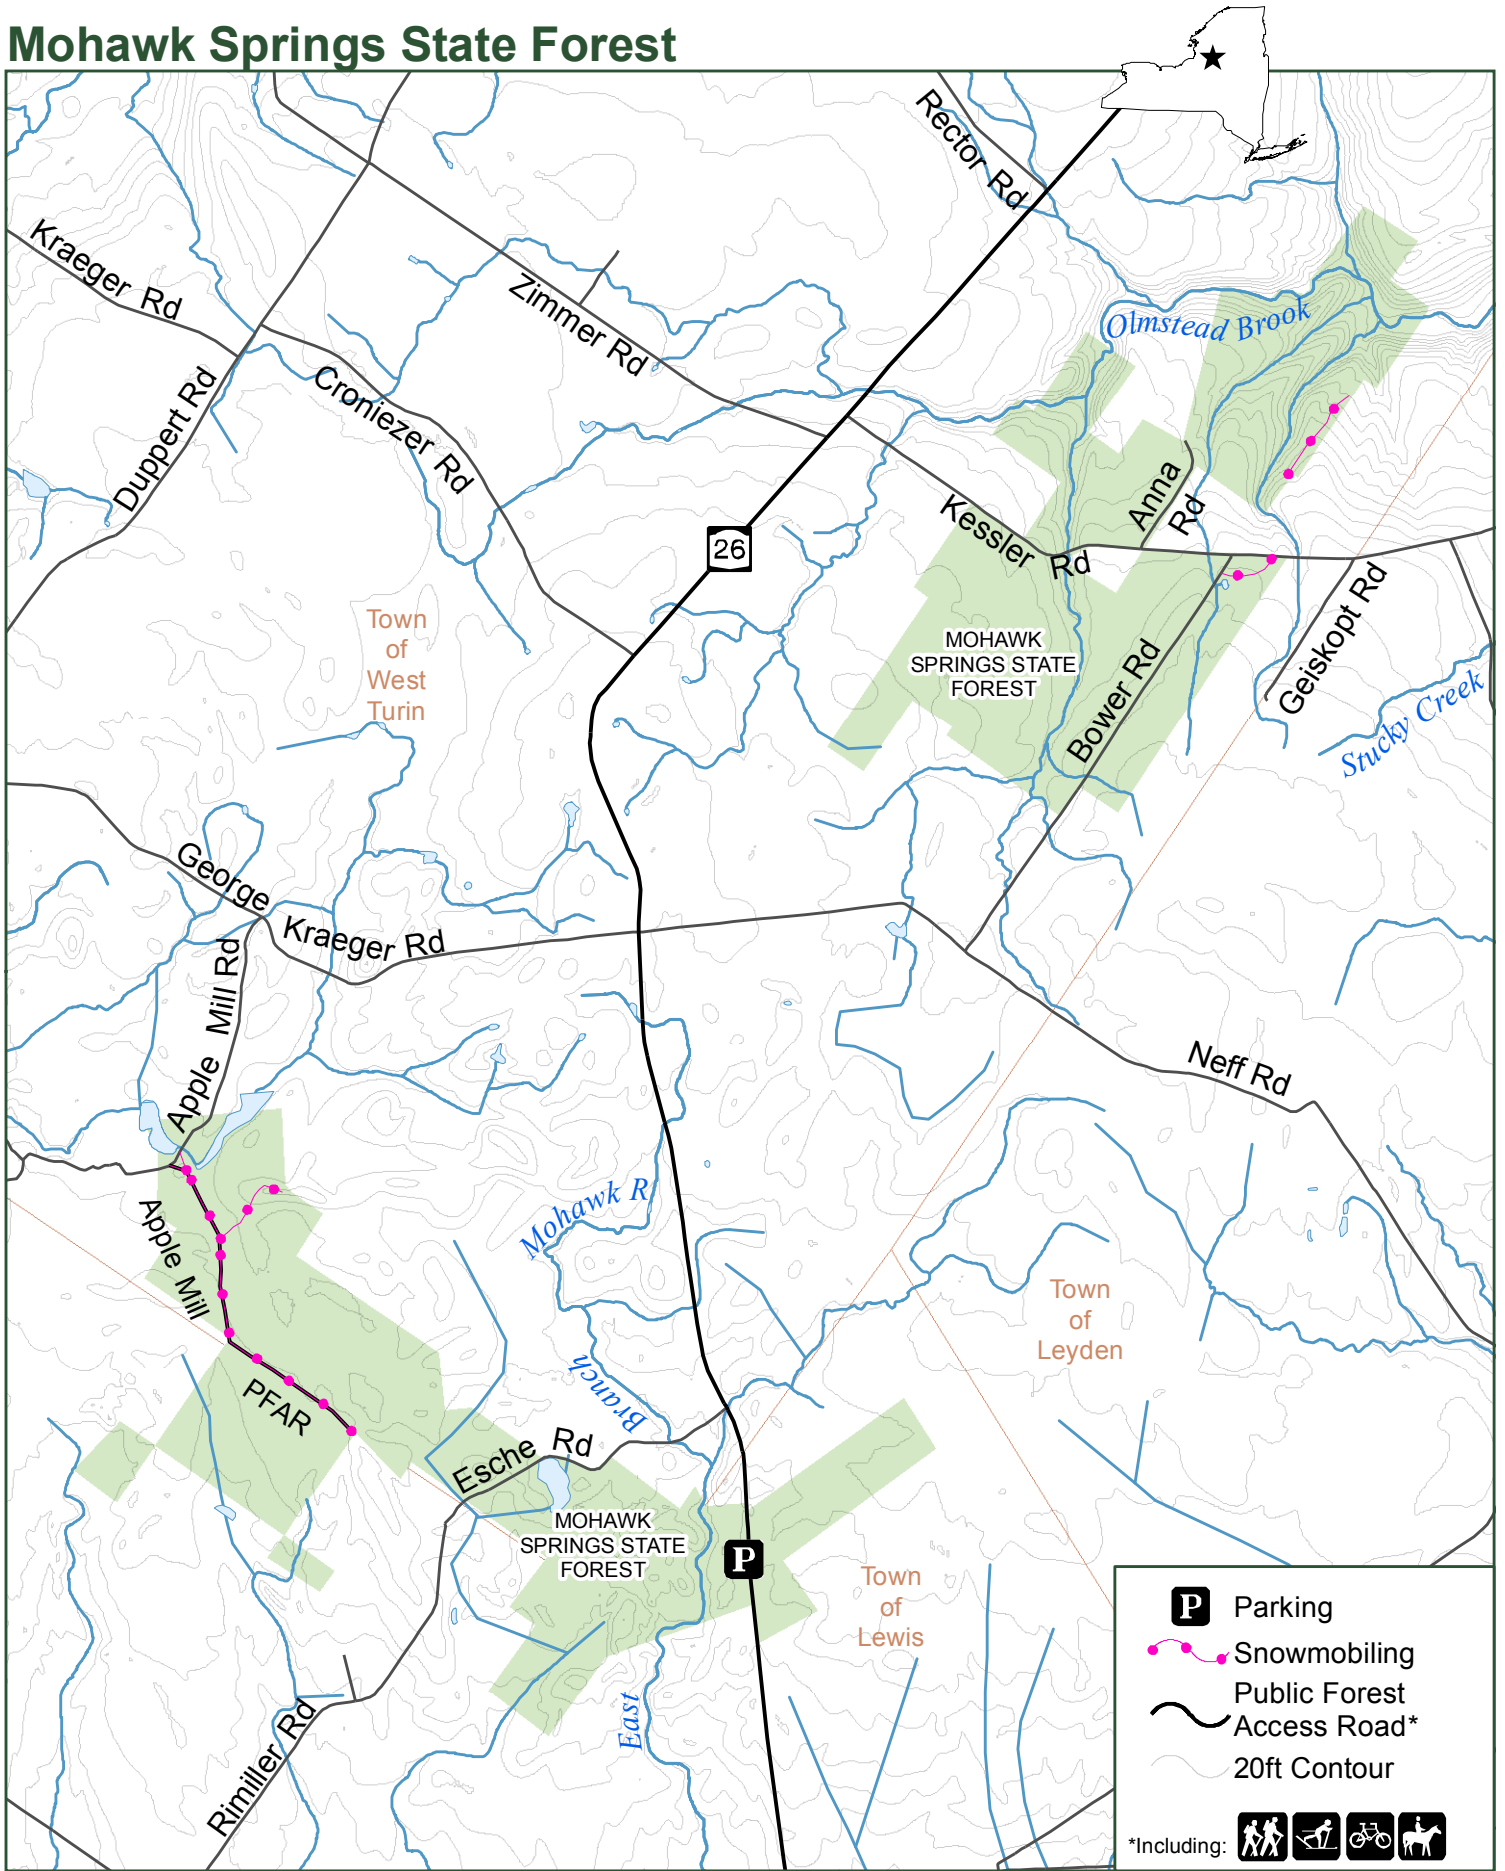

Mohawk Springs State Forest

P Parking

Snowmobiling

Public Forest Access Road*

20ft Contour

*Including: