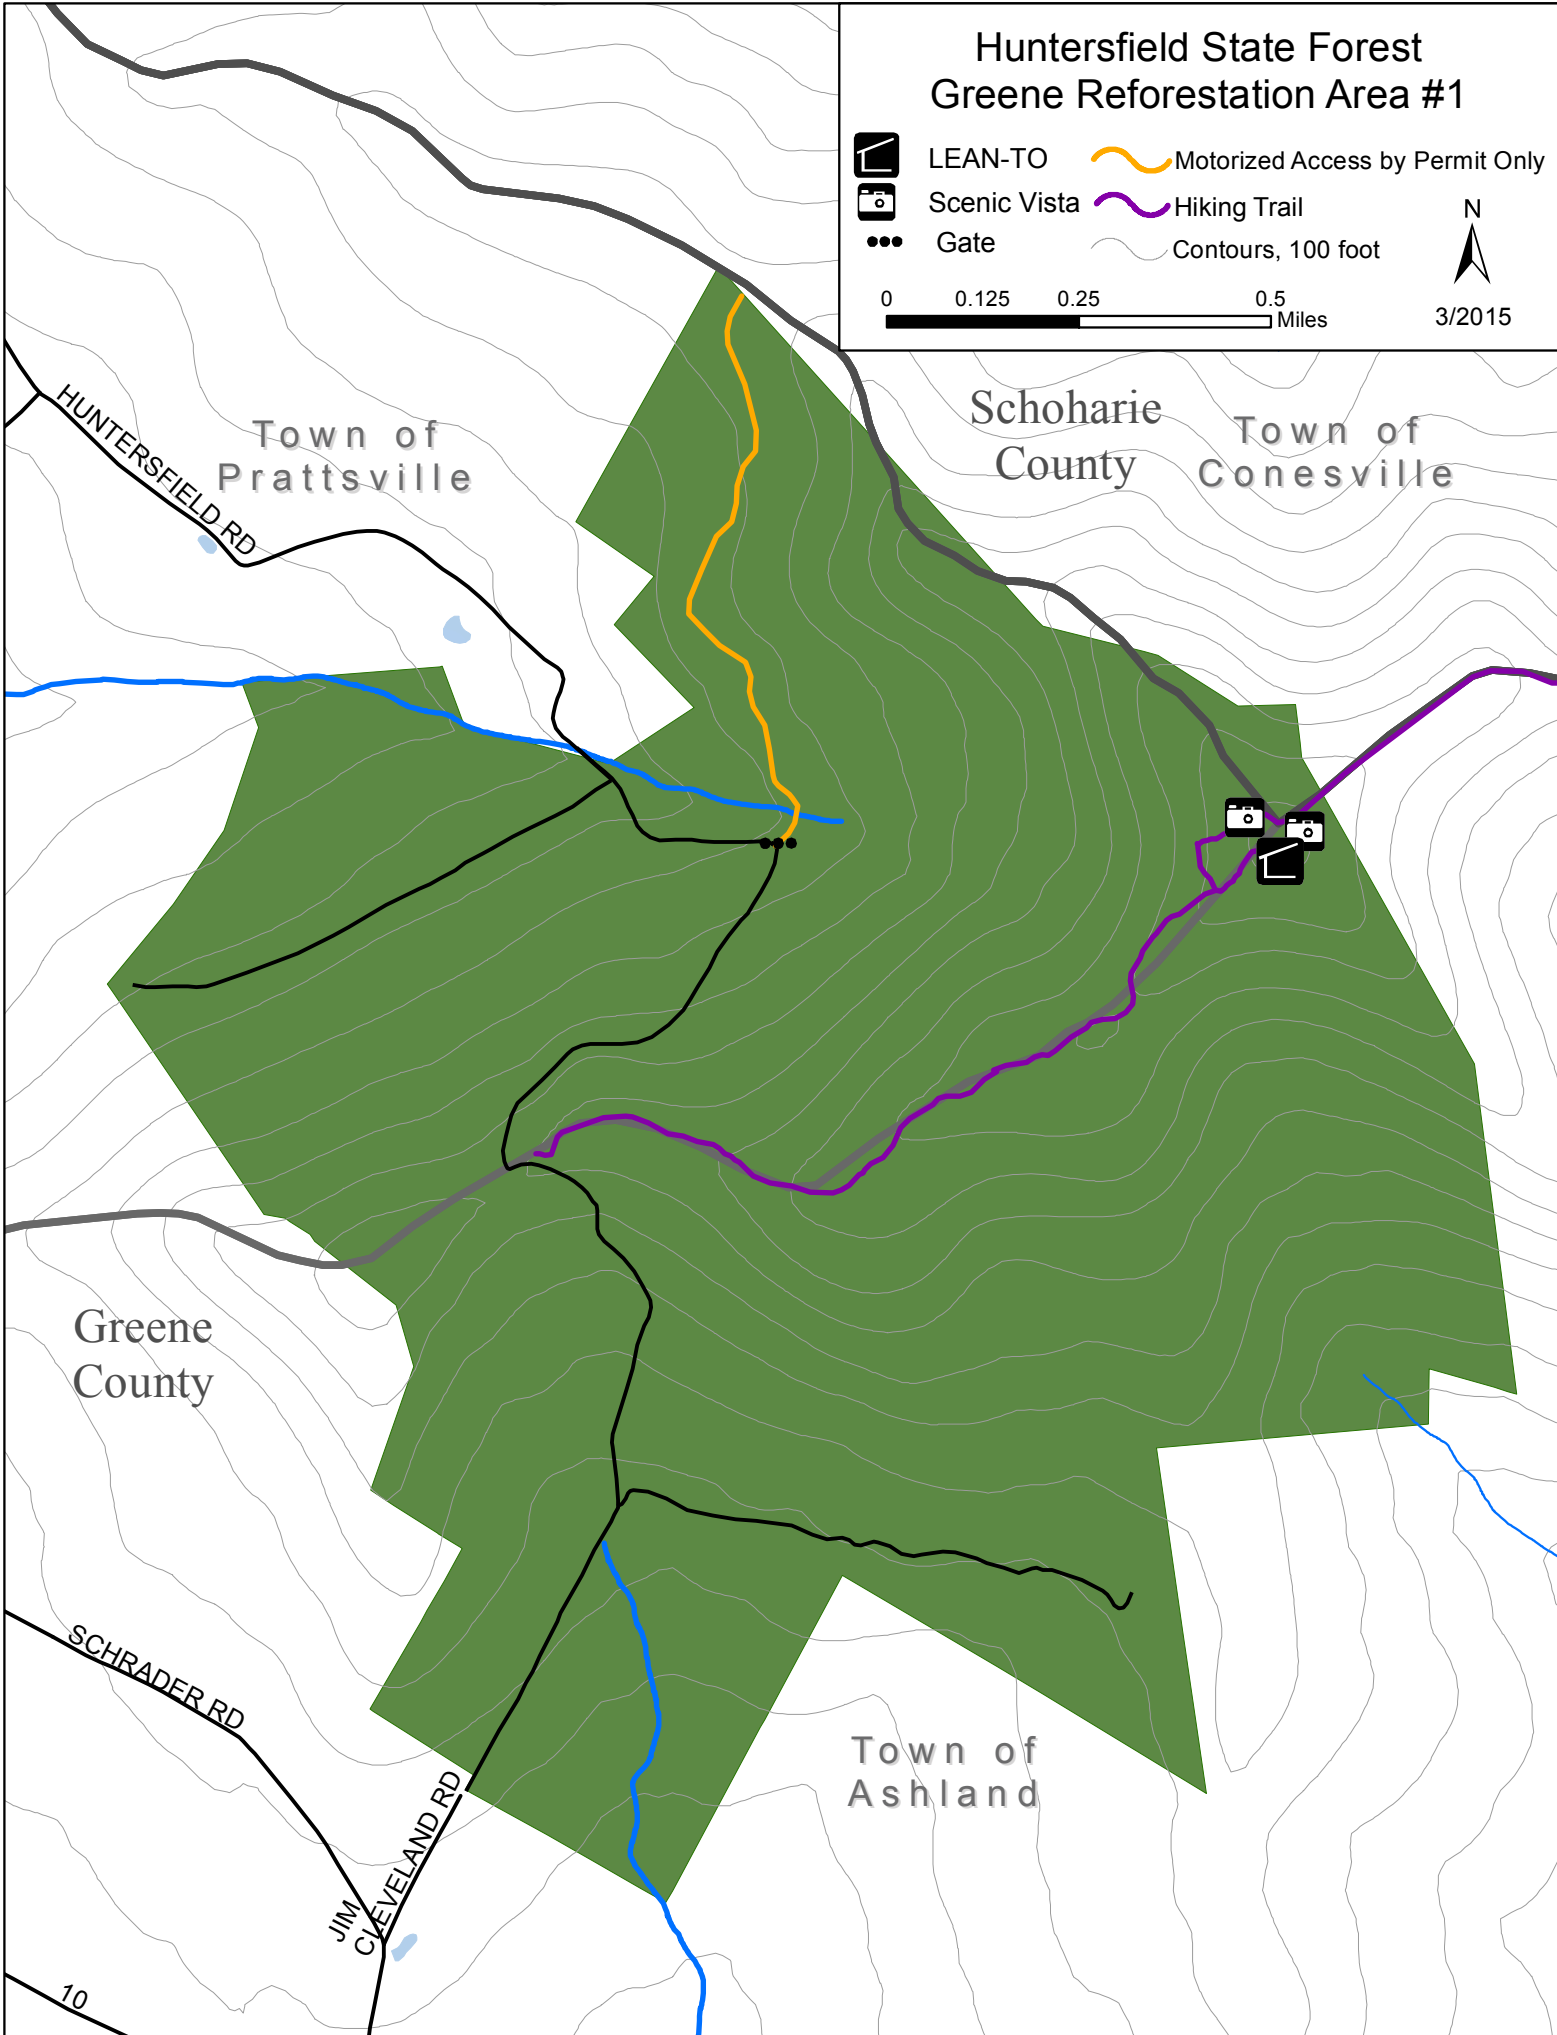

Huntersfield State Forest Greene Reforestation Area #1

LEAN-TO

Motorized Access by Permit Only

Scenic Vista

Hiking Trail

Gate

Contours, 100 foot

N

3/2015

Town of
Prattsville

Schoharie
County

Town of
Conesville

Greene
County

Town of
Ashland

HUNTERSFIELD RD

SCHRADER RD

JIM
CLEVELAND RD

10