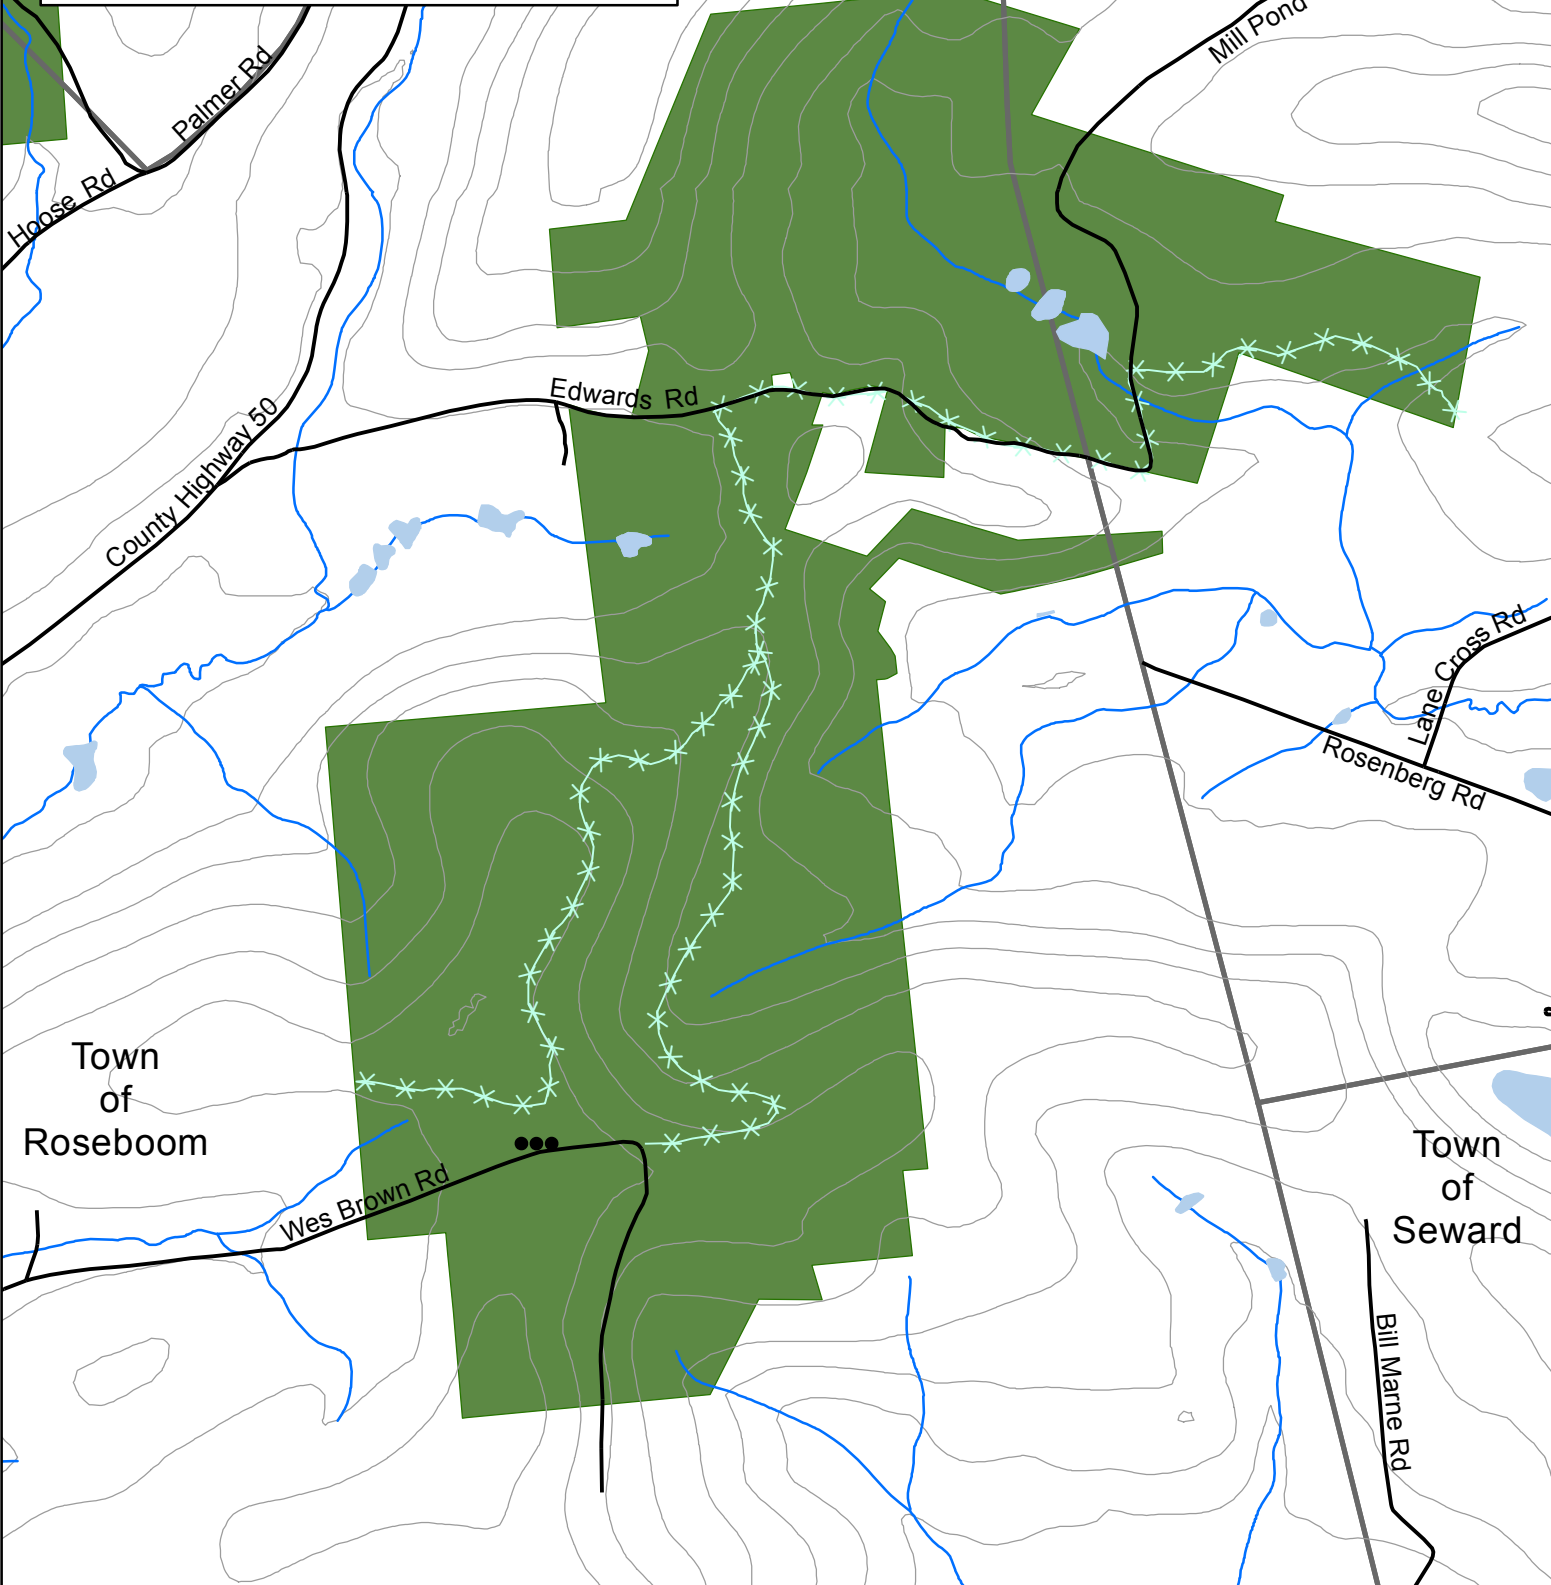

Honey Hill State Forest Otsego-Schoharie 1

- Gate
- Public Road
- ✱✱✱ Snowmobile Trail
- ~ 100ft Contour

0 0.25 0.5 Miles

3/2015

Town of Sharon

Town of Roseboom

Town of Seward