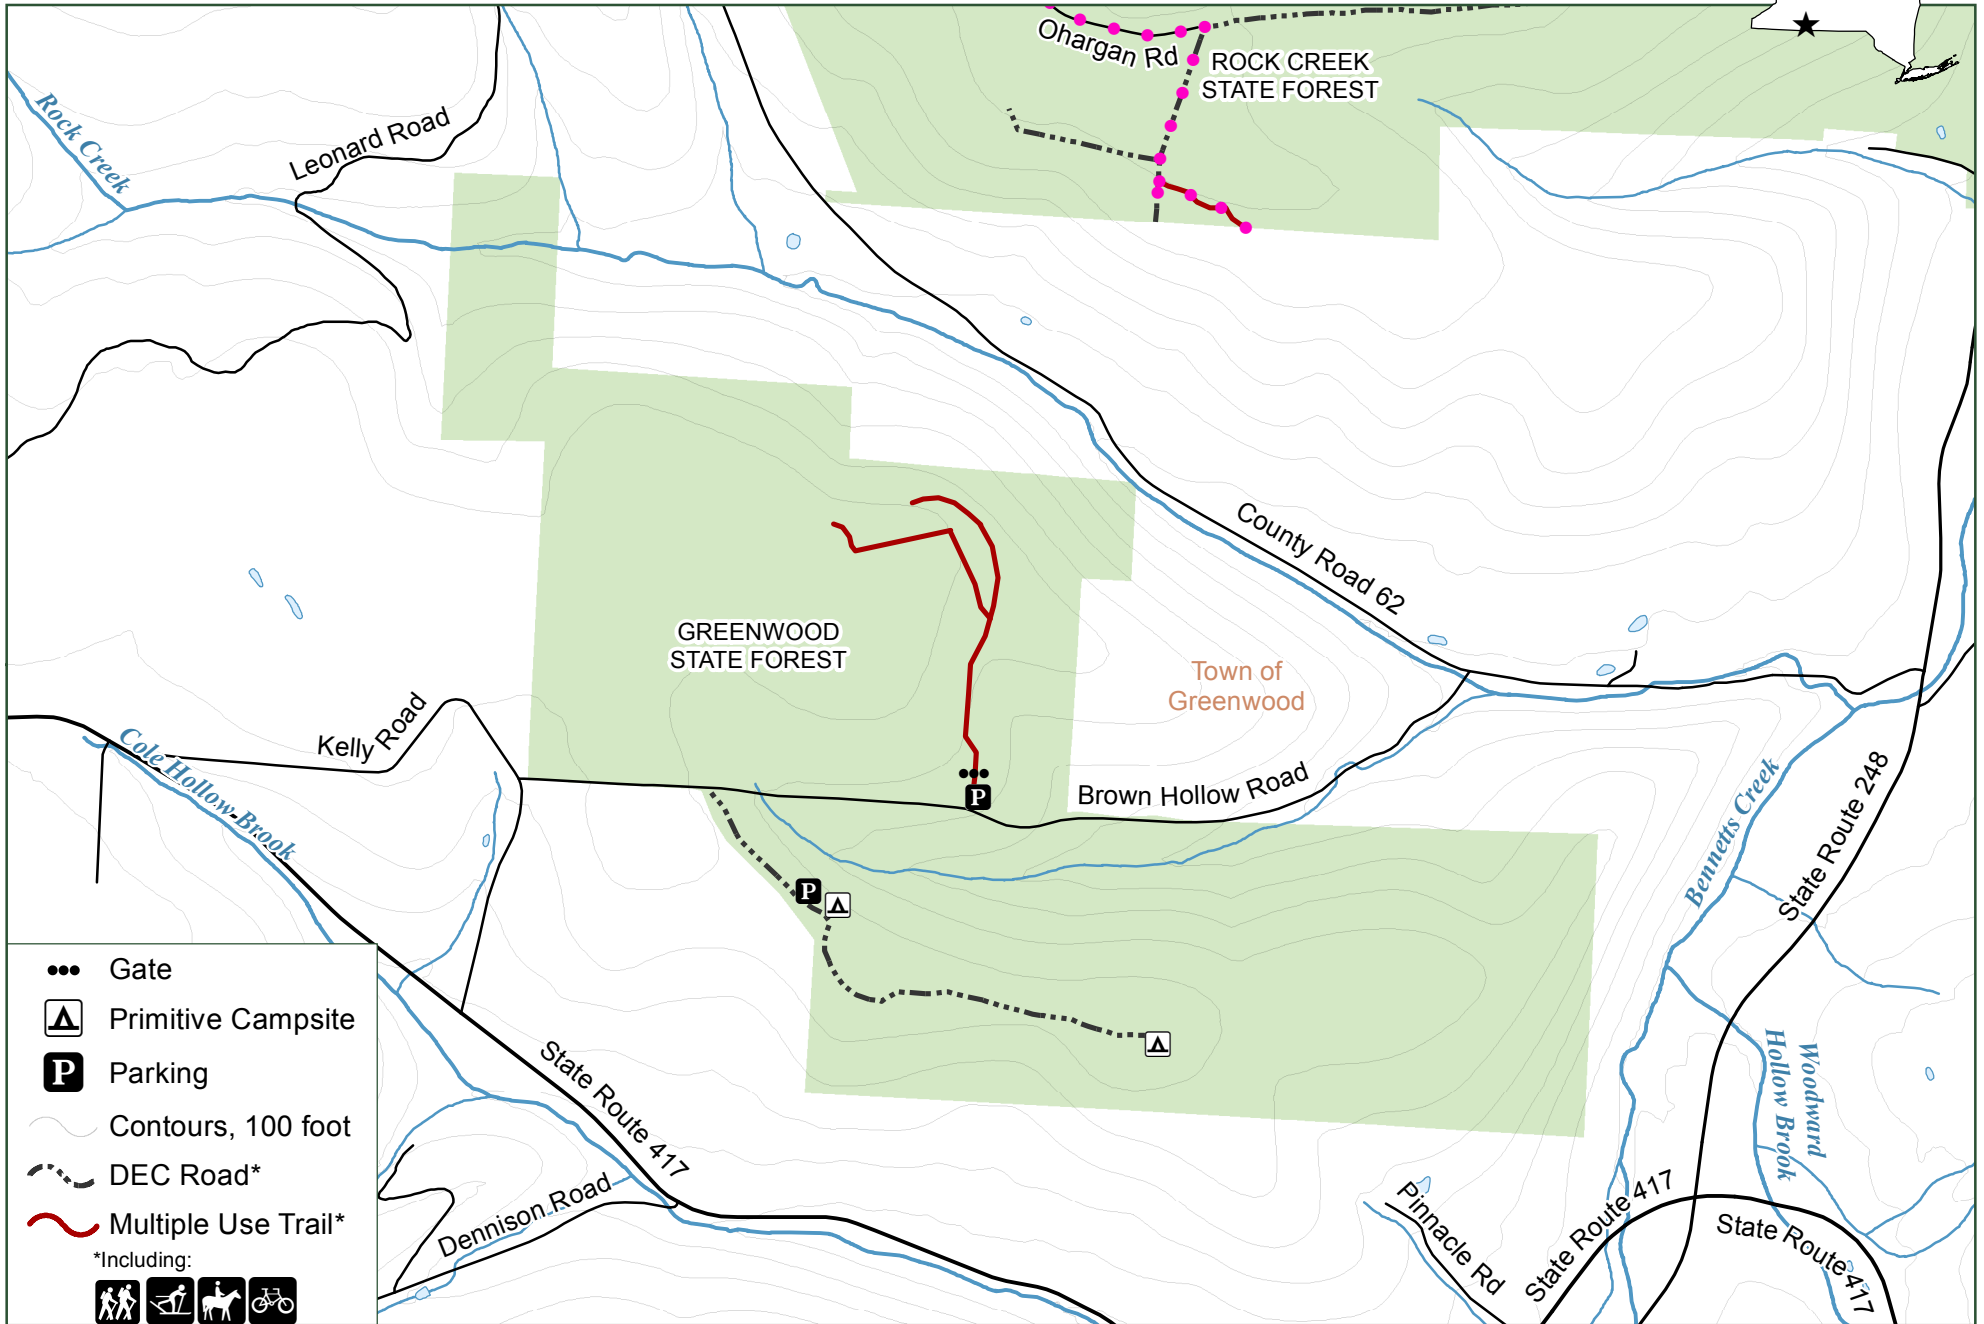

# Greenwood State Forest

- Gate
- ▲ Primitive Campsite
- P Parking
- Contours, 100 foot
- - - DEC Road\*
- Multiple Use Trail\*

\*Including: