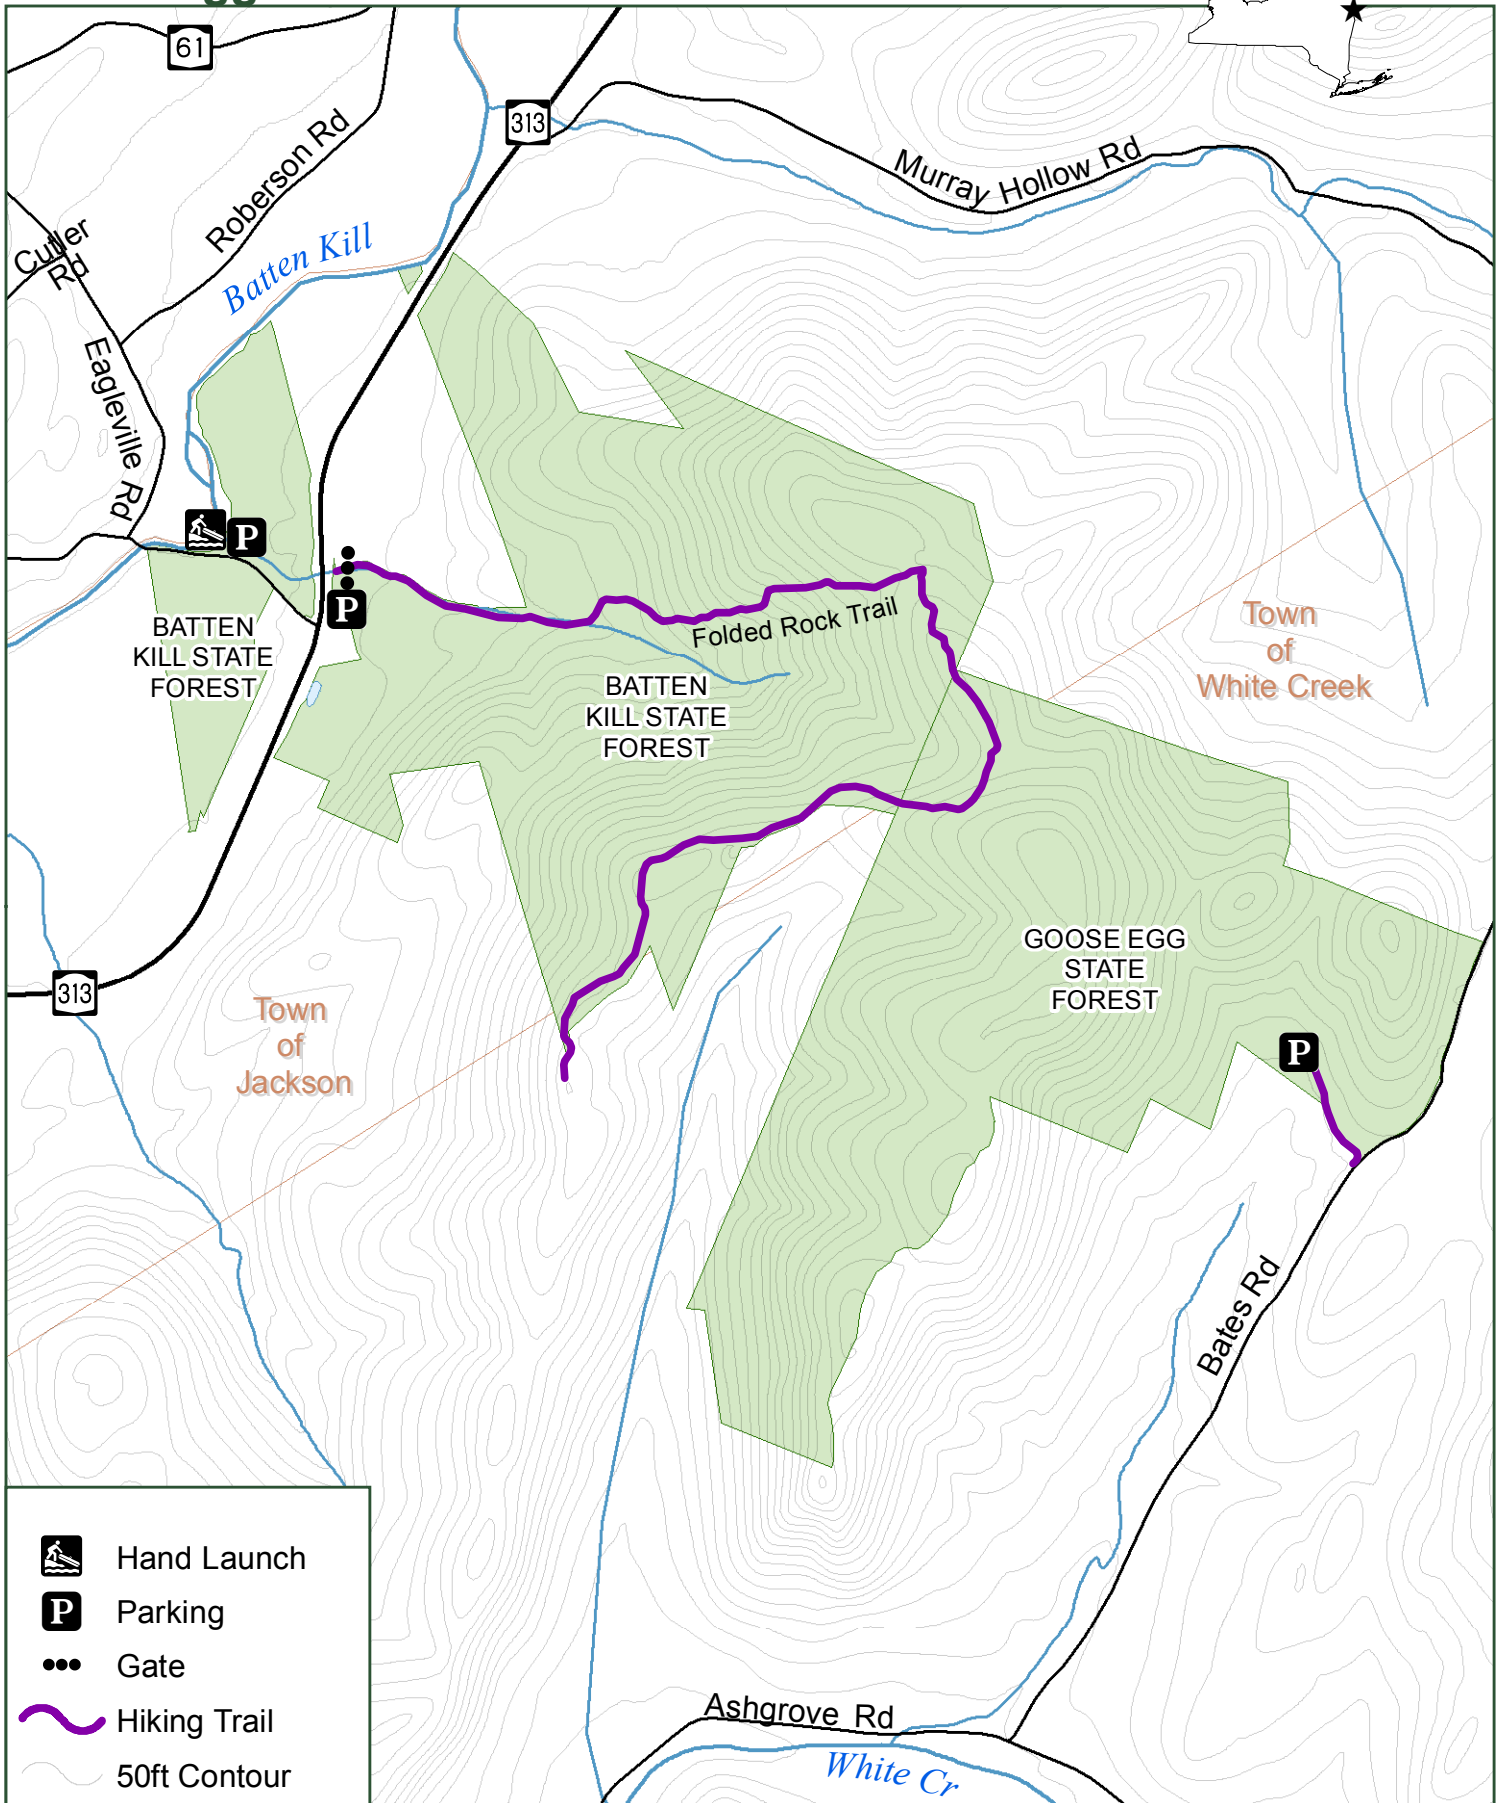

Goose Egg and Batten Kill State Forests

-  Hand Launch
-  Parking
-  Gate
-  Hiking Trail
-  50ft Contour