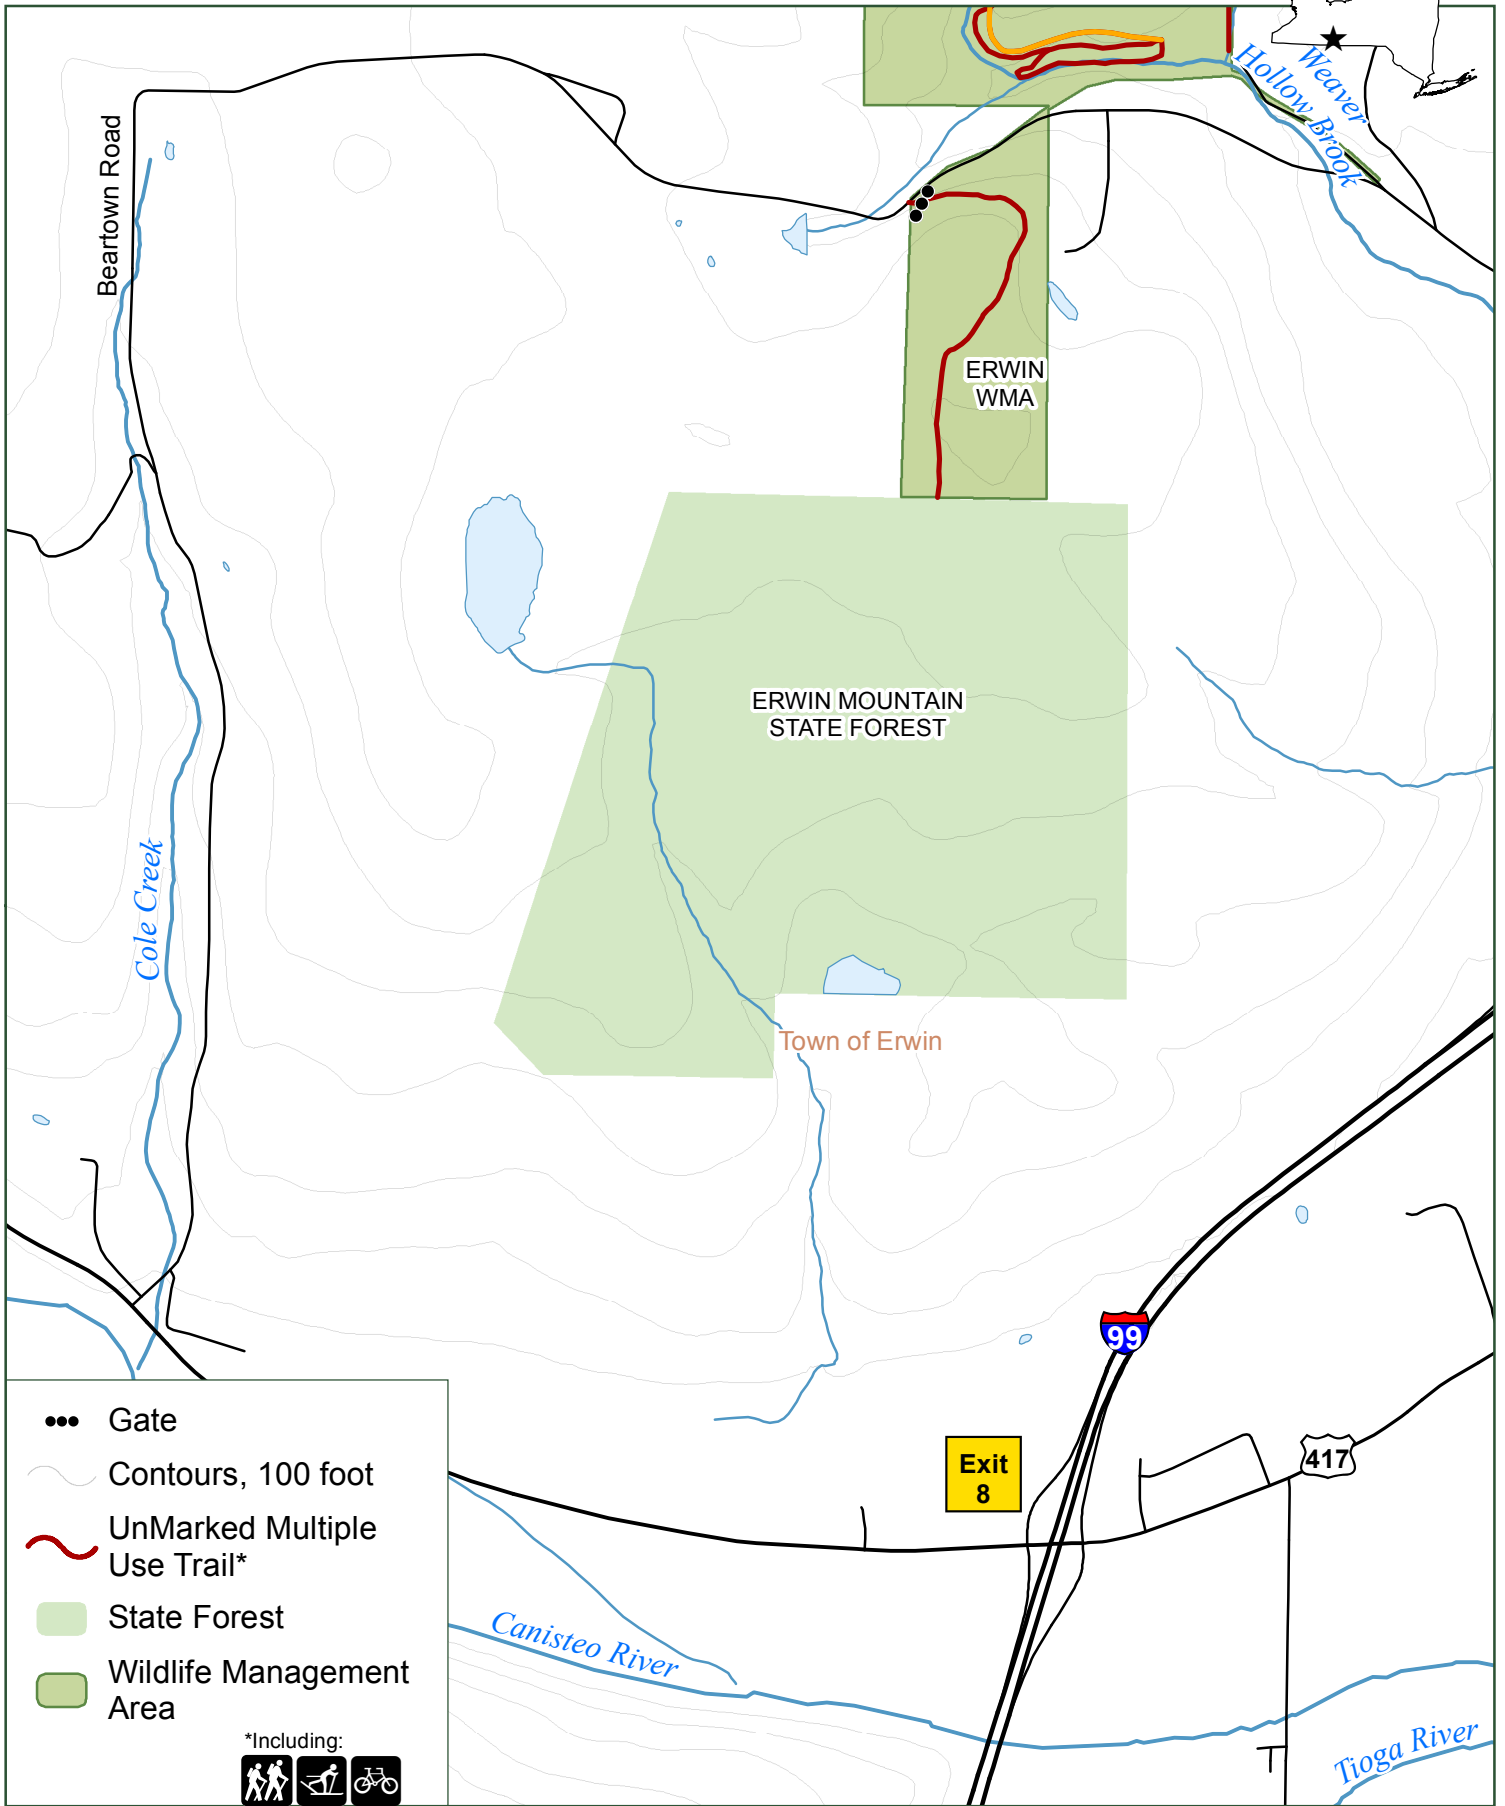

Erwin Mountain State Forest

- Gate
- Contours, 100 foot
- UnMarked Multiple Use Trail*
- State Forest
- Wildlife Management Area

*Including:

Department of Environmental Conservation

Steuben County