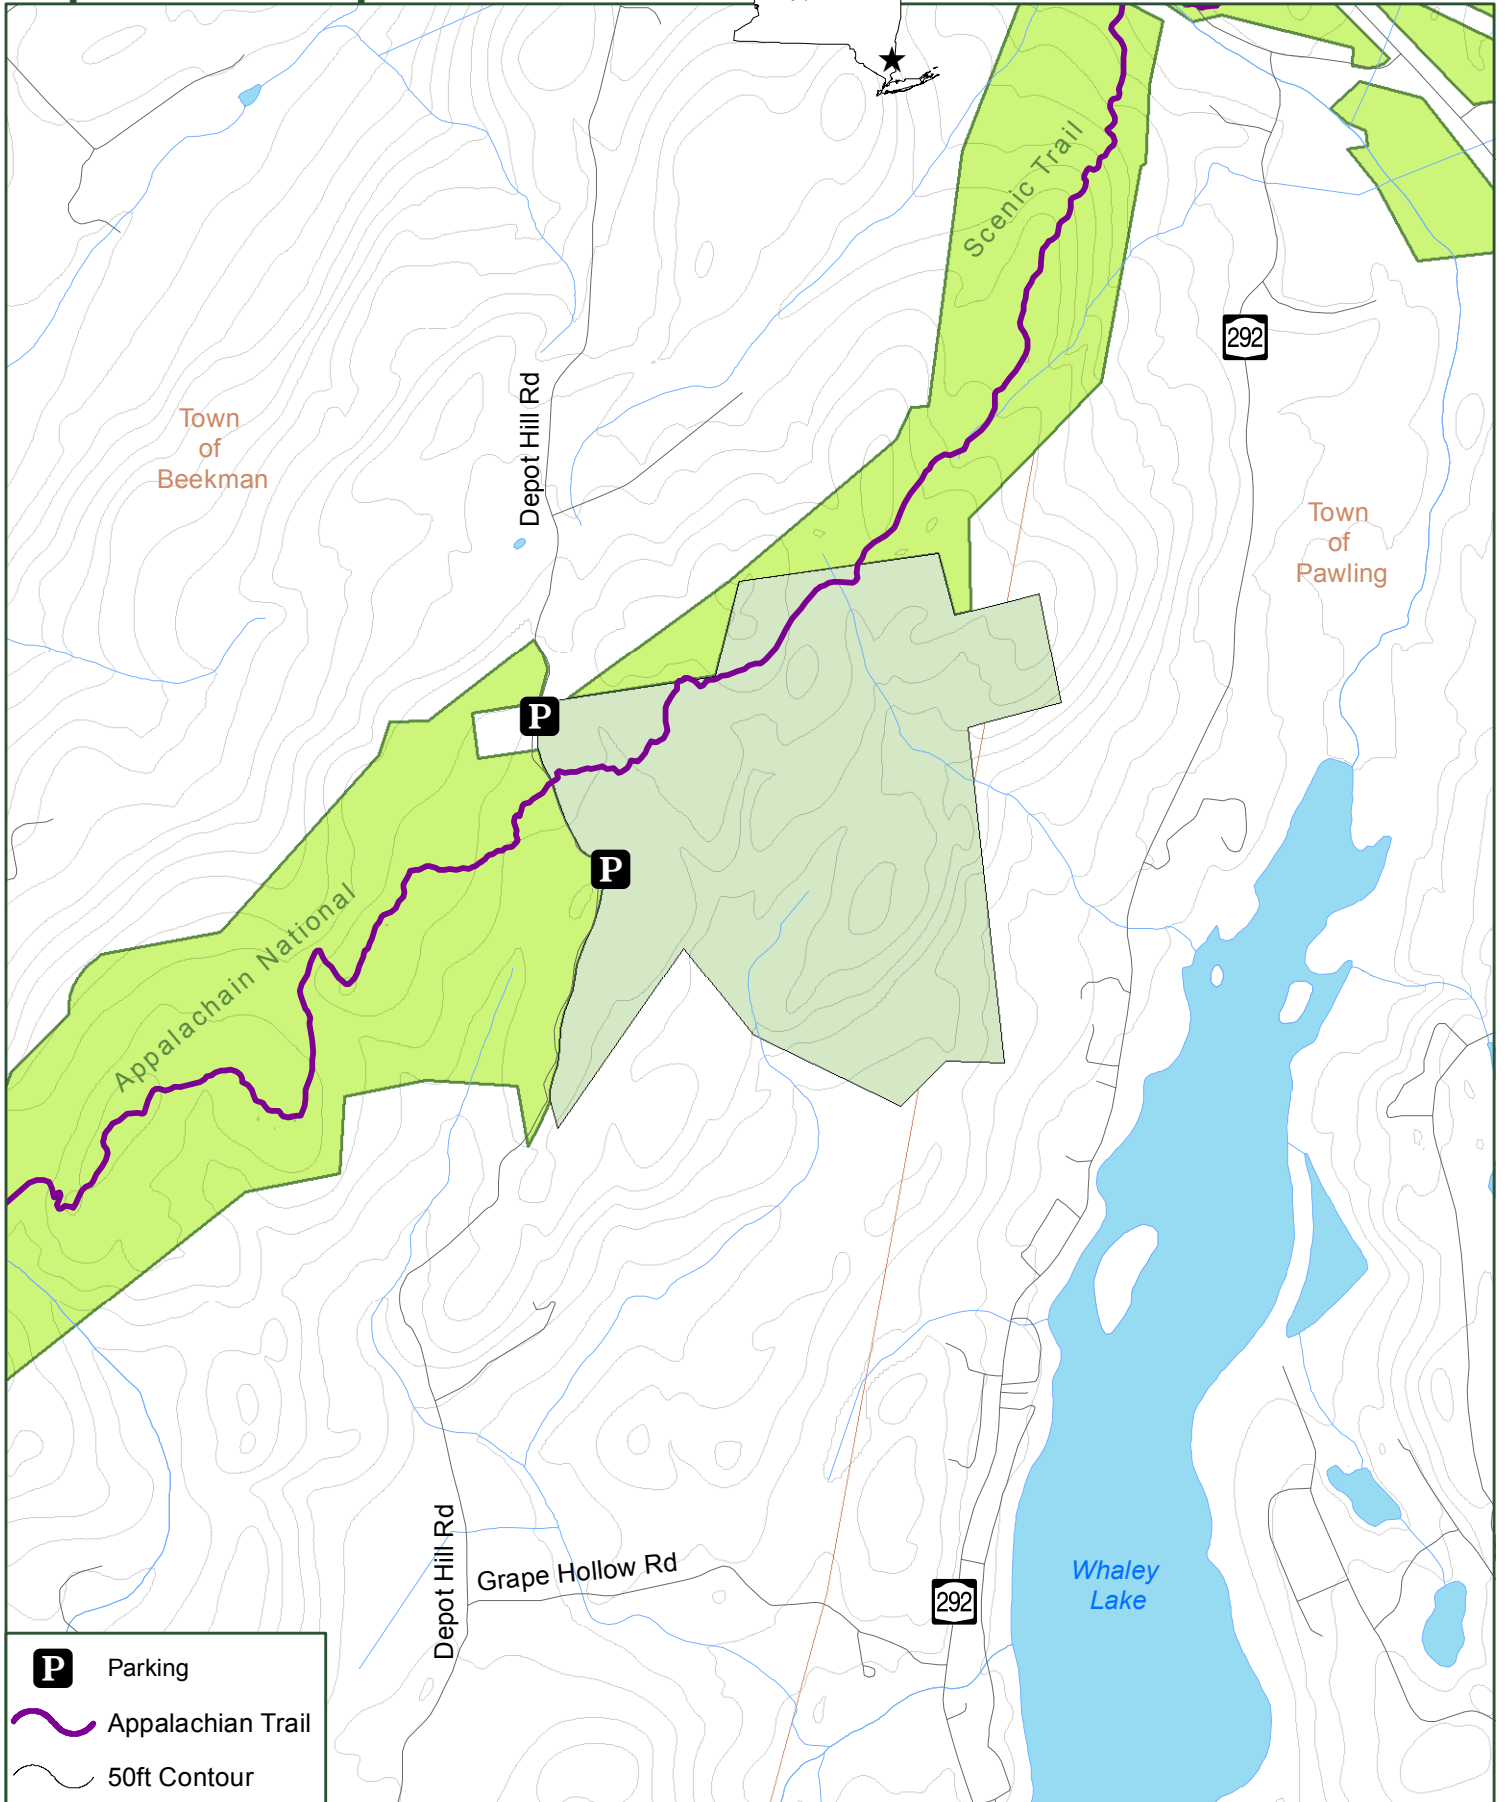

# Depot Hill Multiple Use Area

**P** Parking  
Appalachian Trail  
50ft Contour