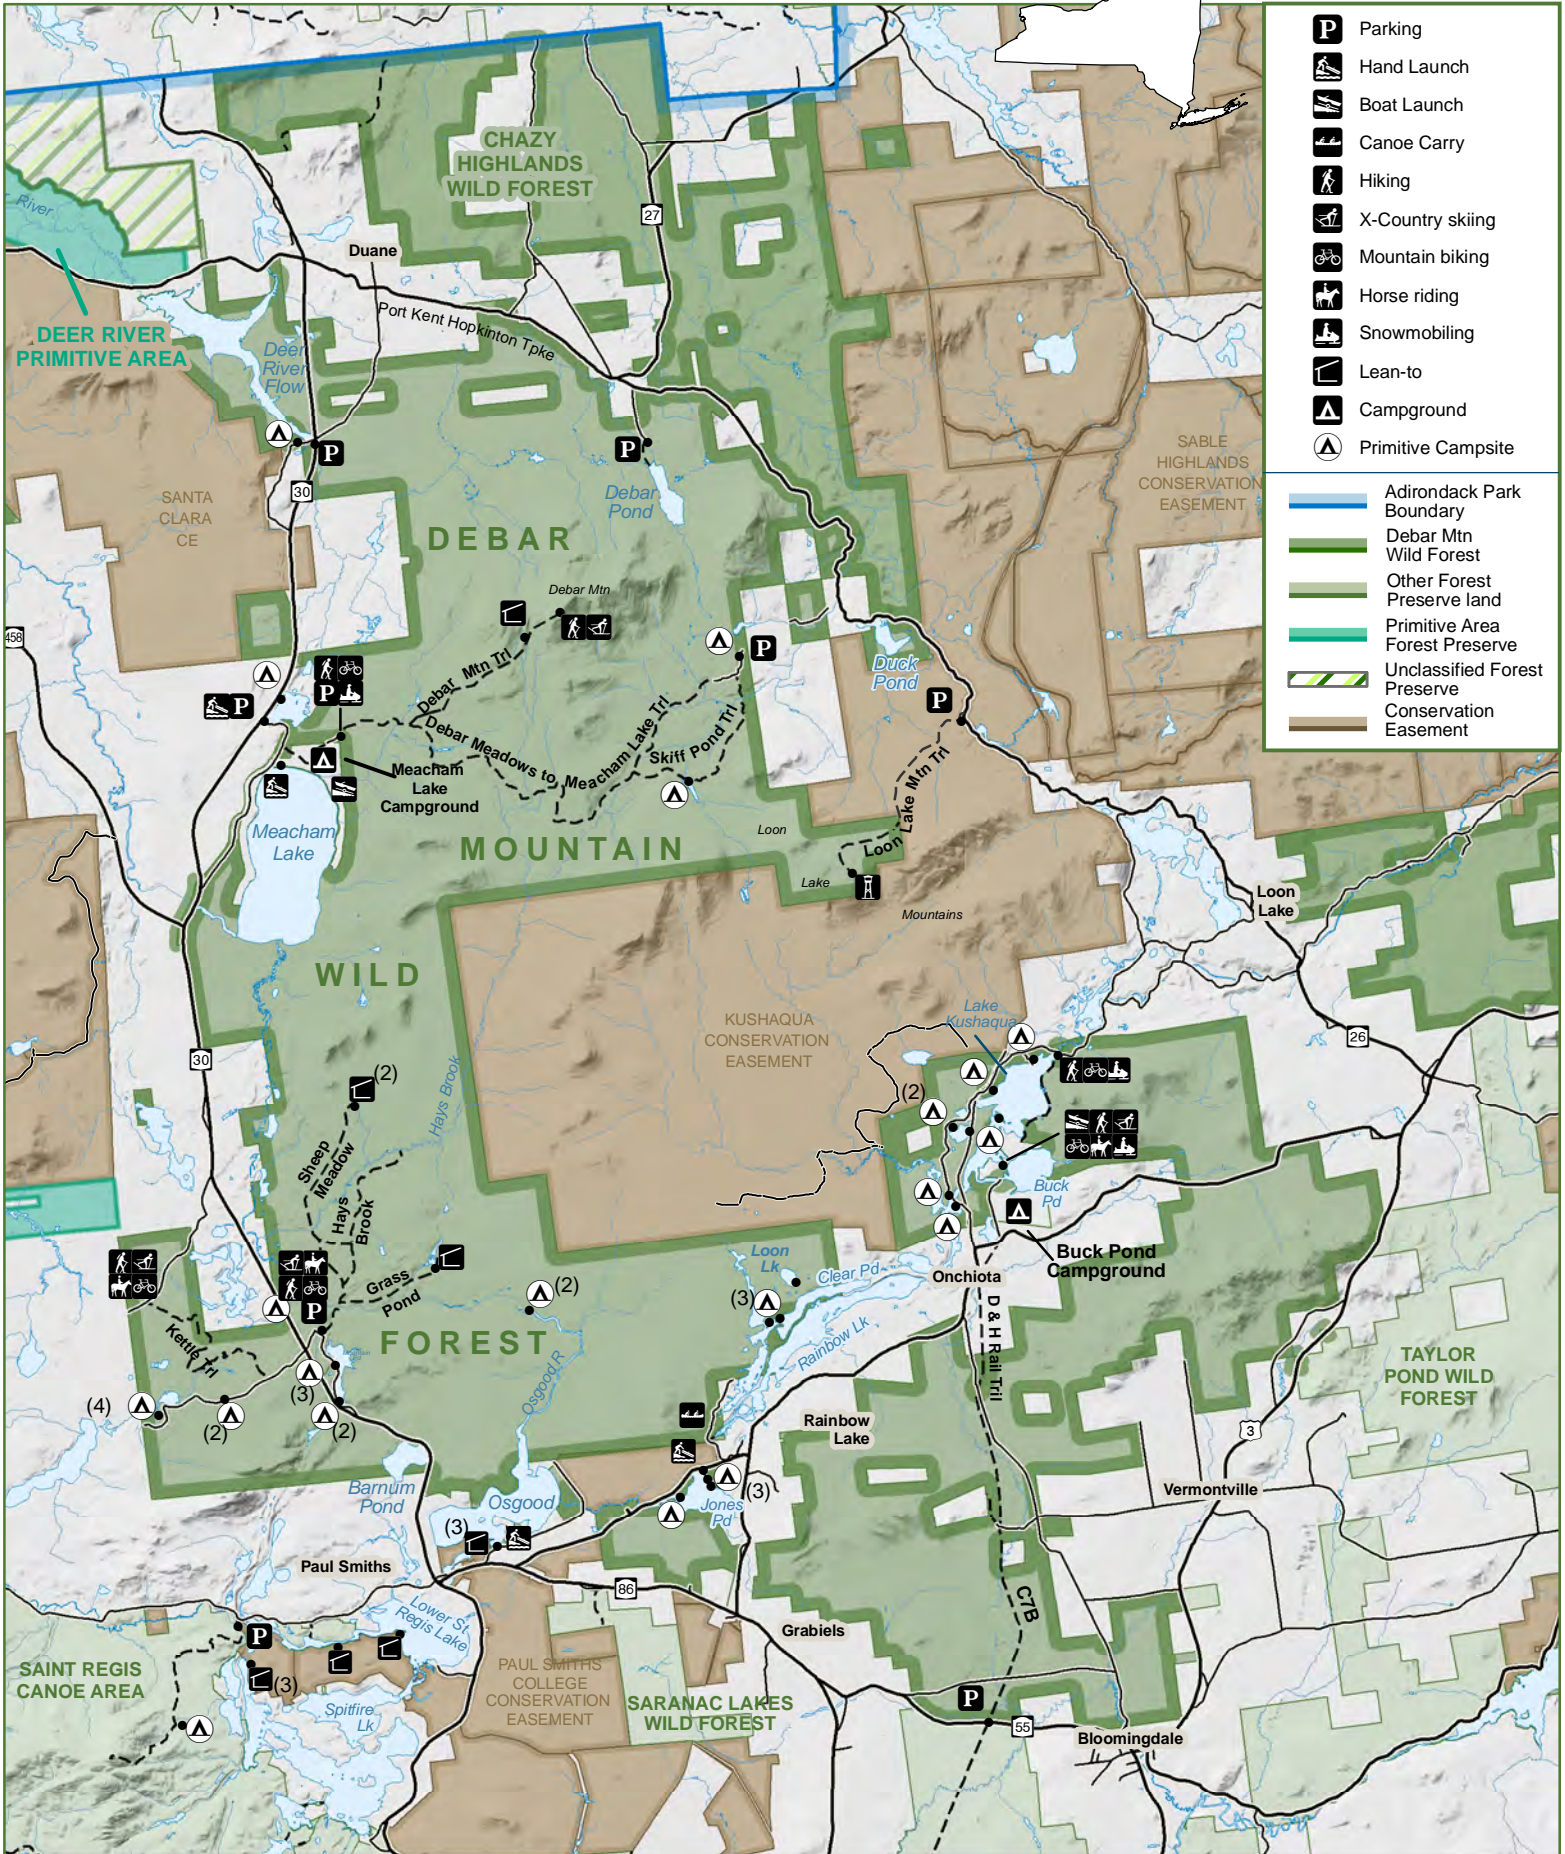

Debar Mtn Wild Forest

	Parking
	Hand Launch
	Boat Launch
	Canoe Carry
	Hiking
	X-Country skiing
	Mountain biking
	Horse riding
	Snowmobiling
	Lean-to
	Campground
	Primitive Campsite

	Adirondack Park Boundary
	Debar Mtn Wild Forest
	Other Forest Preserve land
	Primitive Area Forest Preserve
	Unclassified Forest Preserve
	Conservation Easement