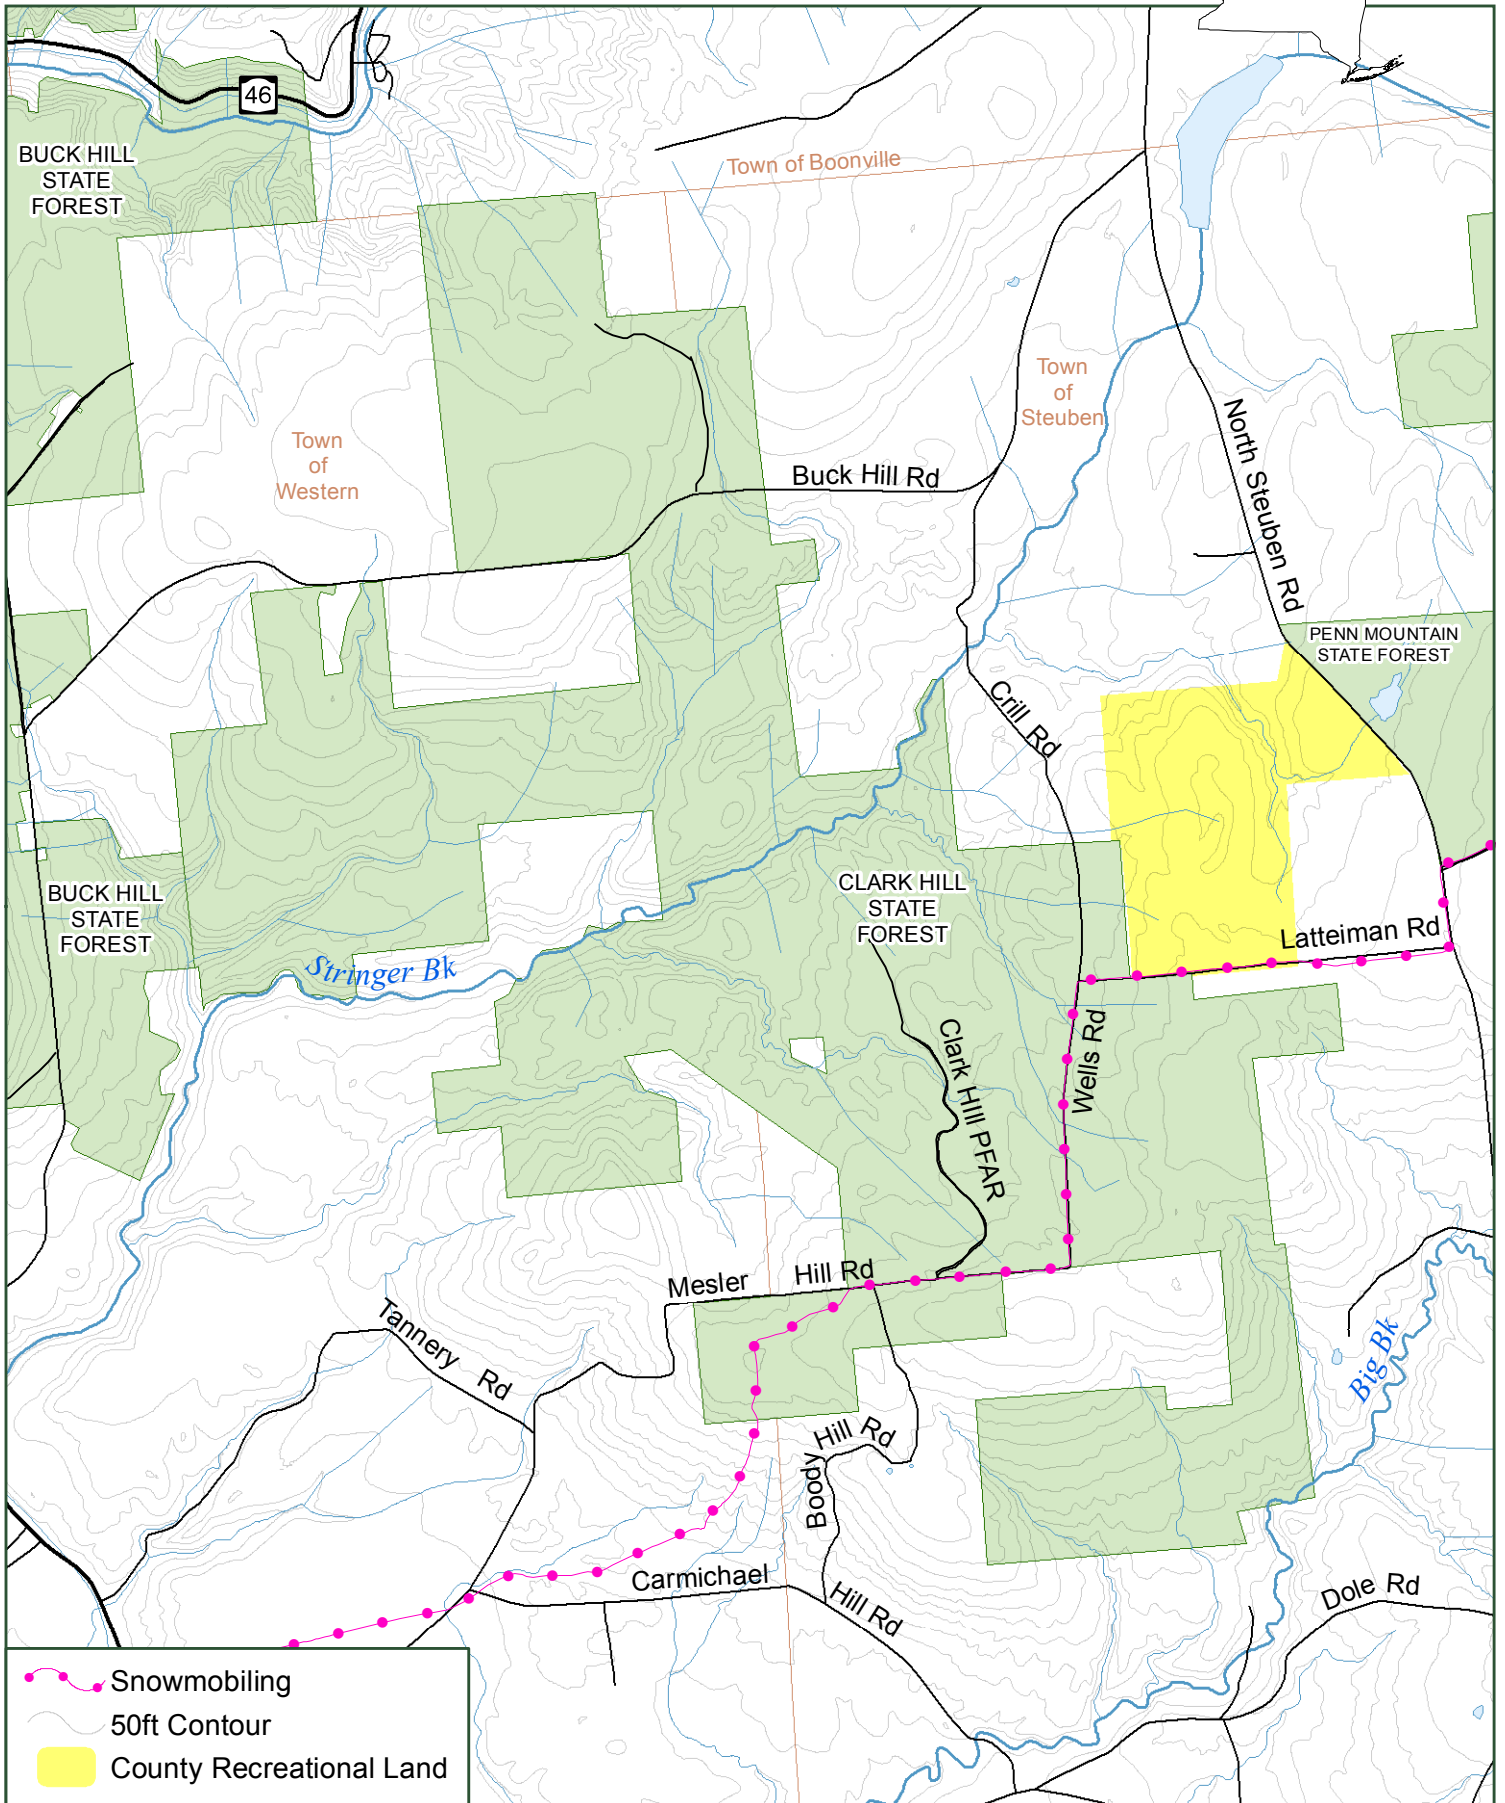

# Clark Hill State Forest

 Snowmobiling  
 50ft Contour  
 County Recreational Land

Department of  
Environmental  
Conservation

Oneida County