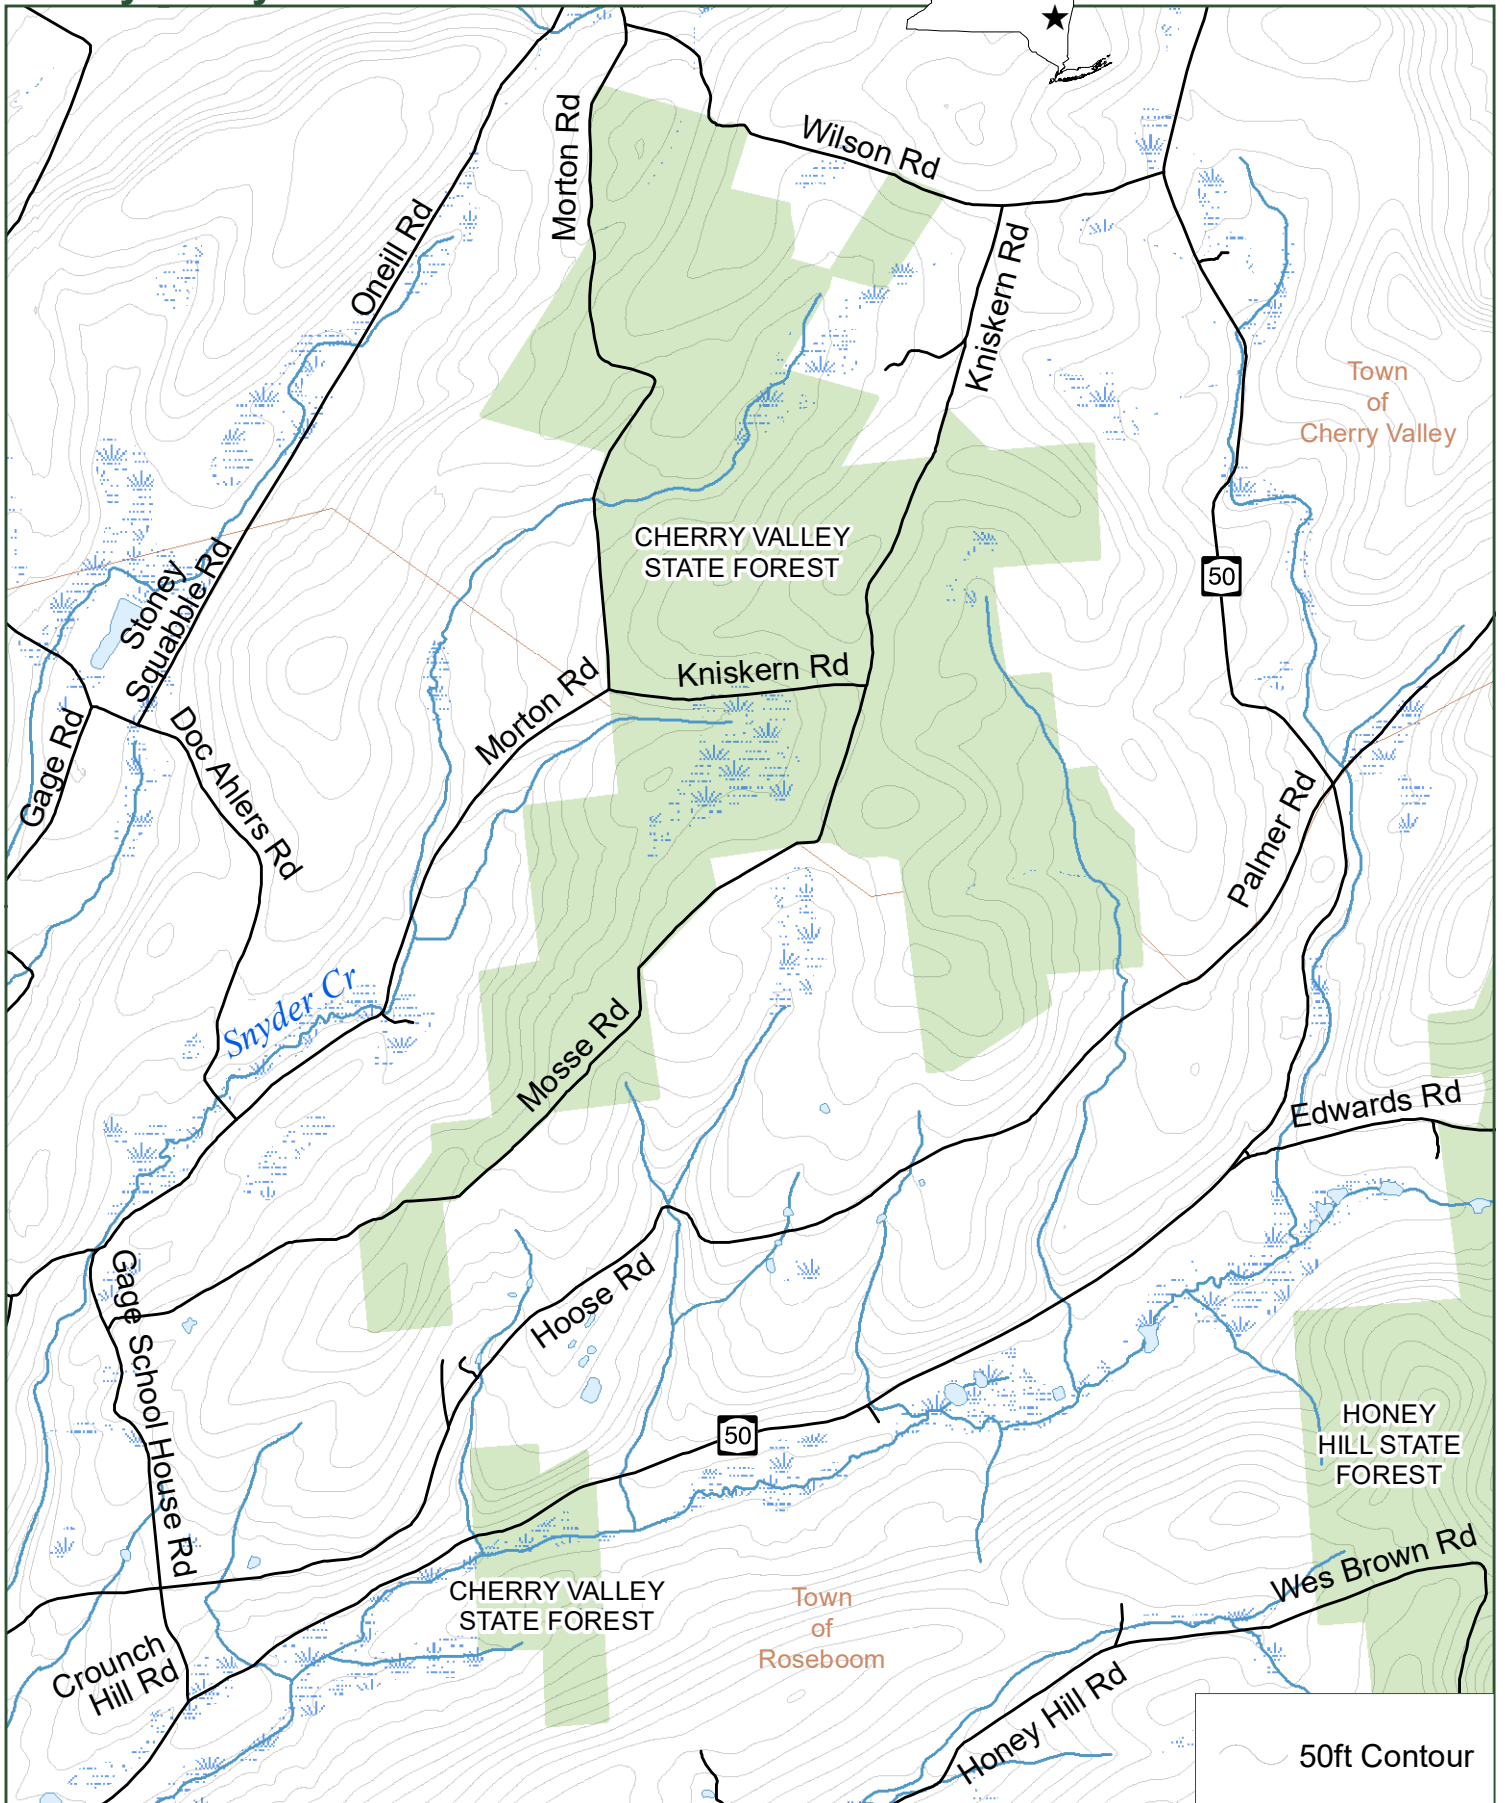

# Cherry Valley State Forest

Department of  
Environmental  
Conservation

0 0.25 0.5 1 Miles

Otsego County

11/21