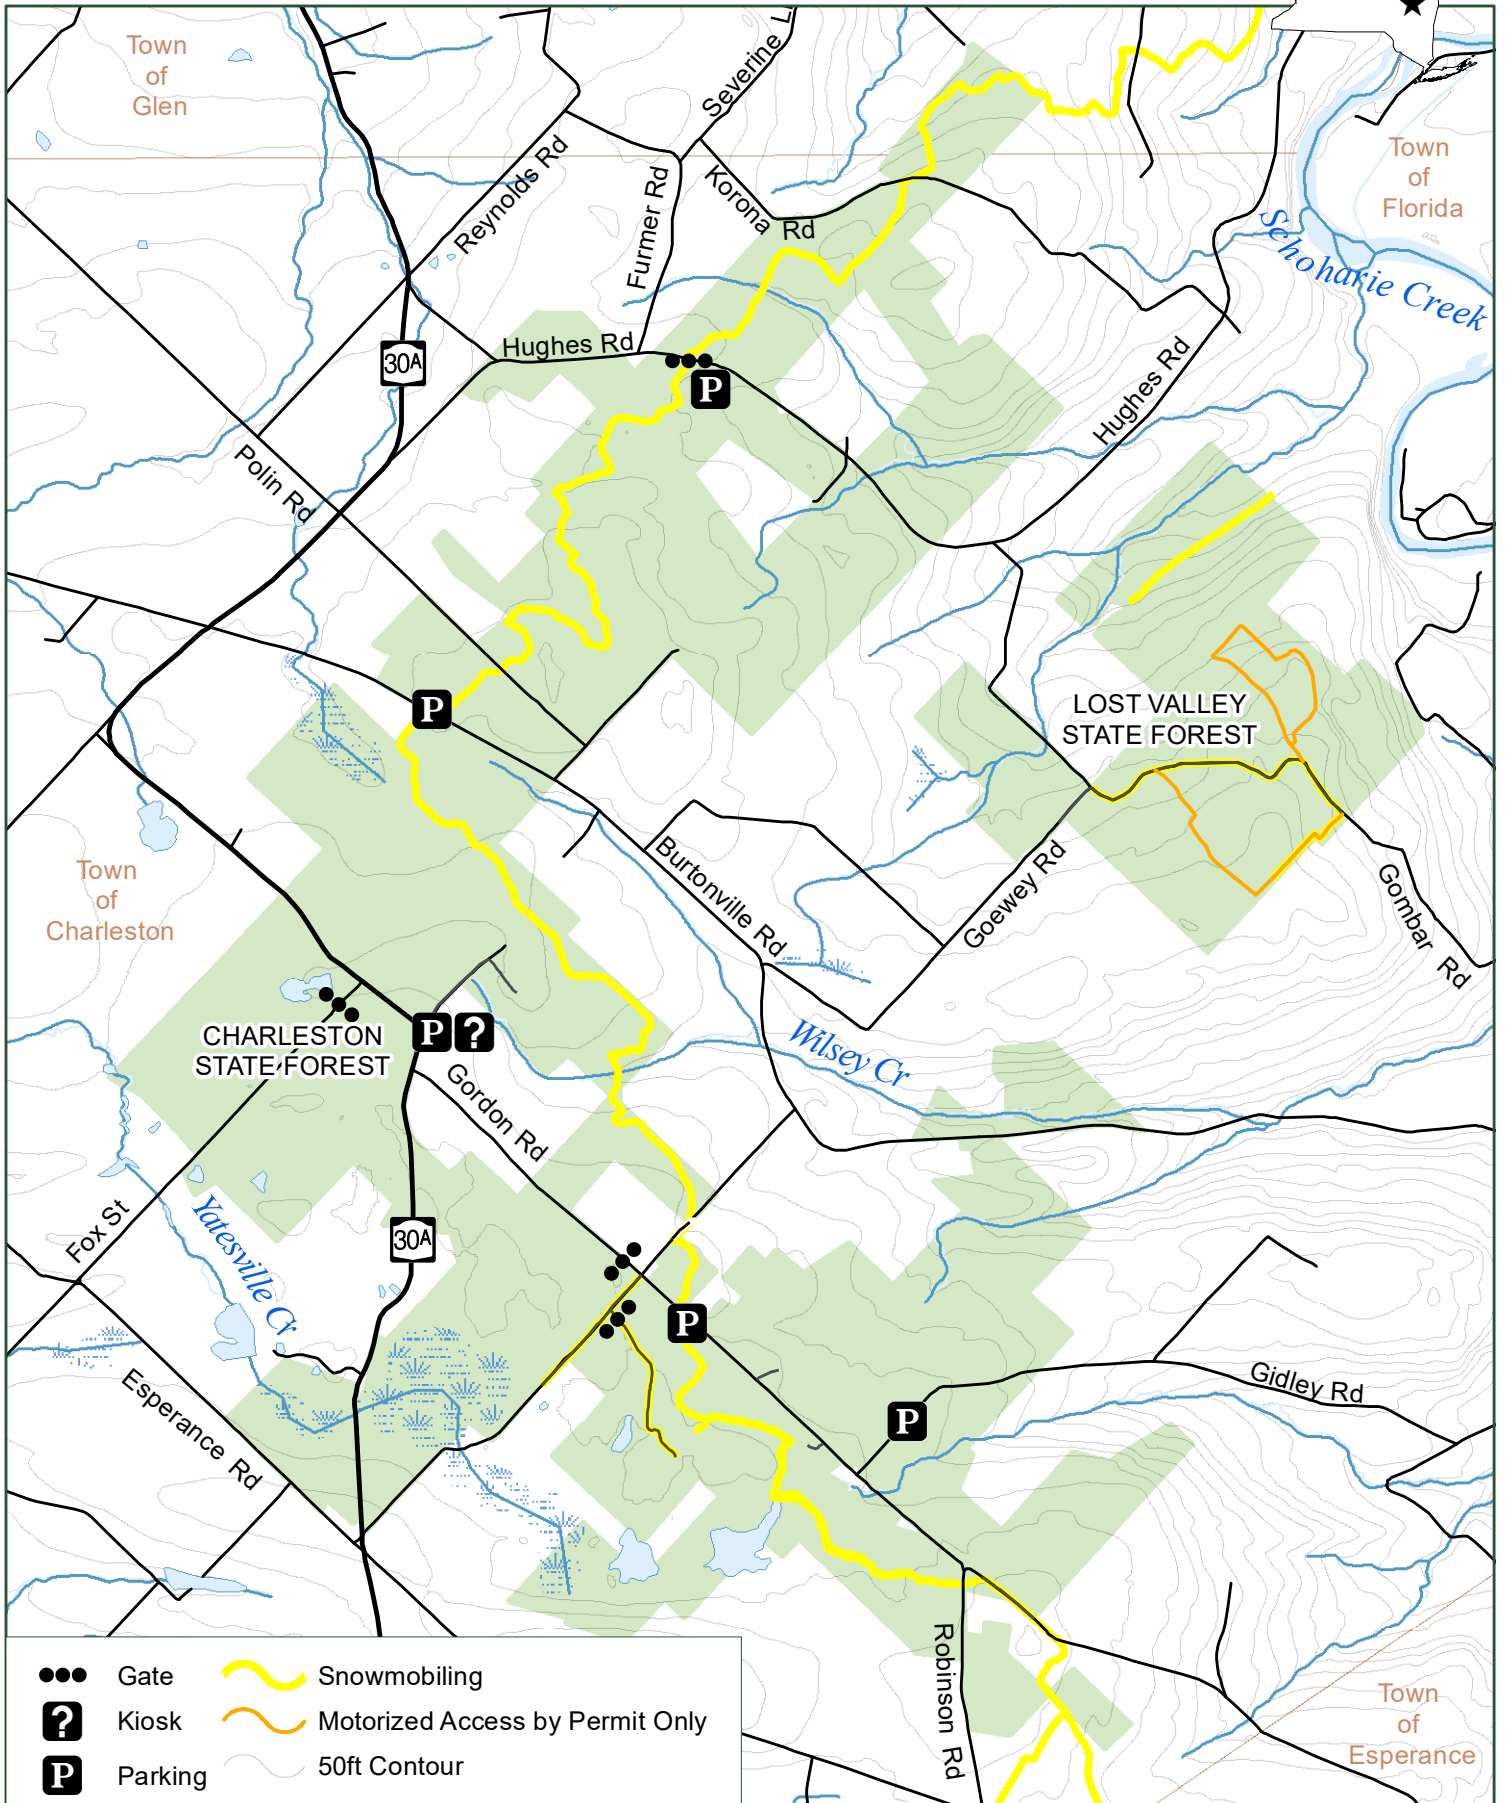

# Charleston State Forest

Department of  
Environmental  
Conservation

Montgomery County