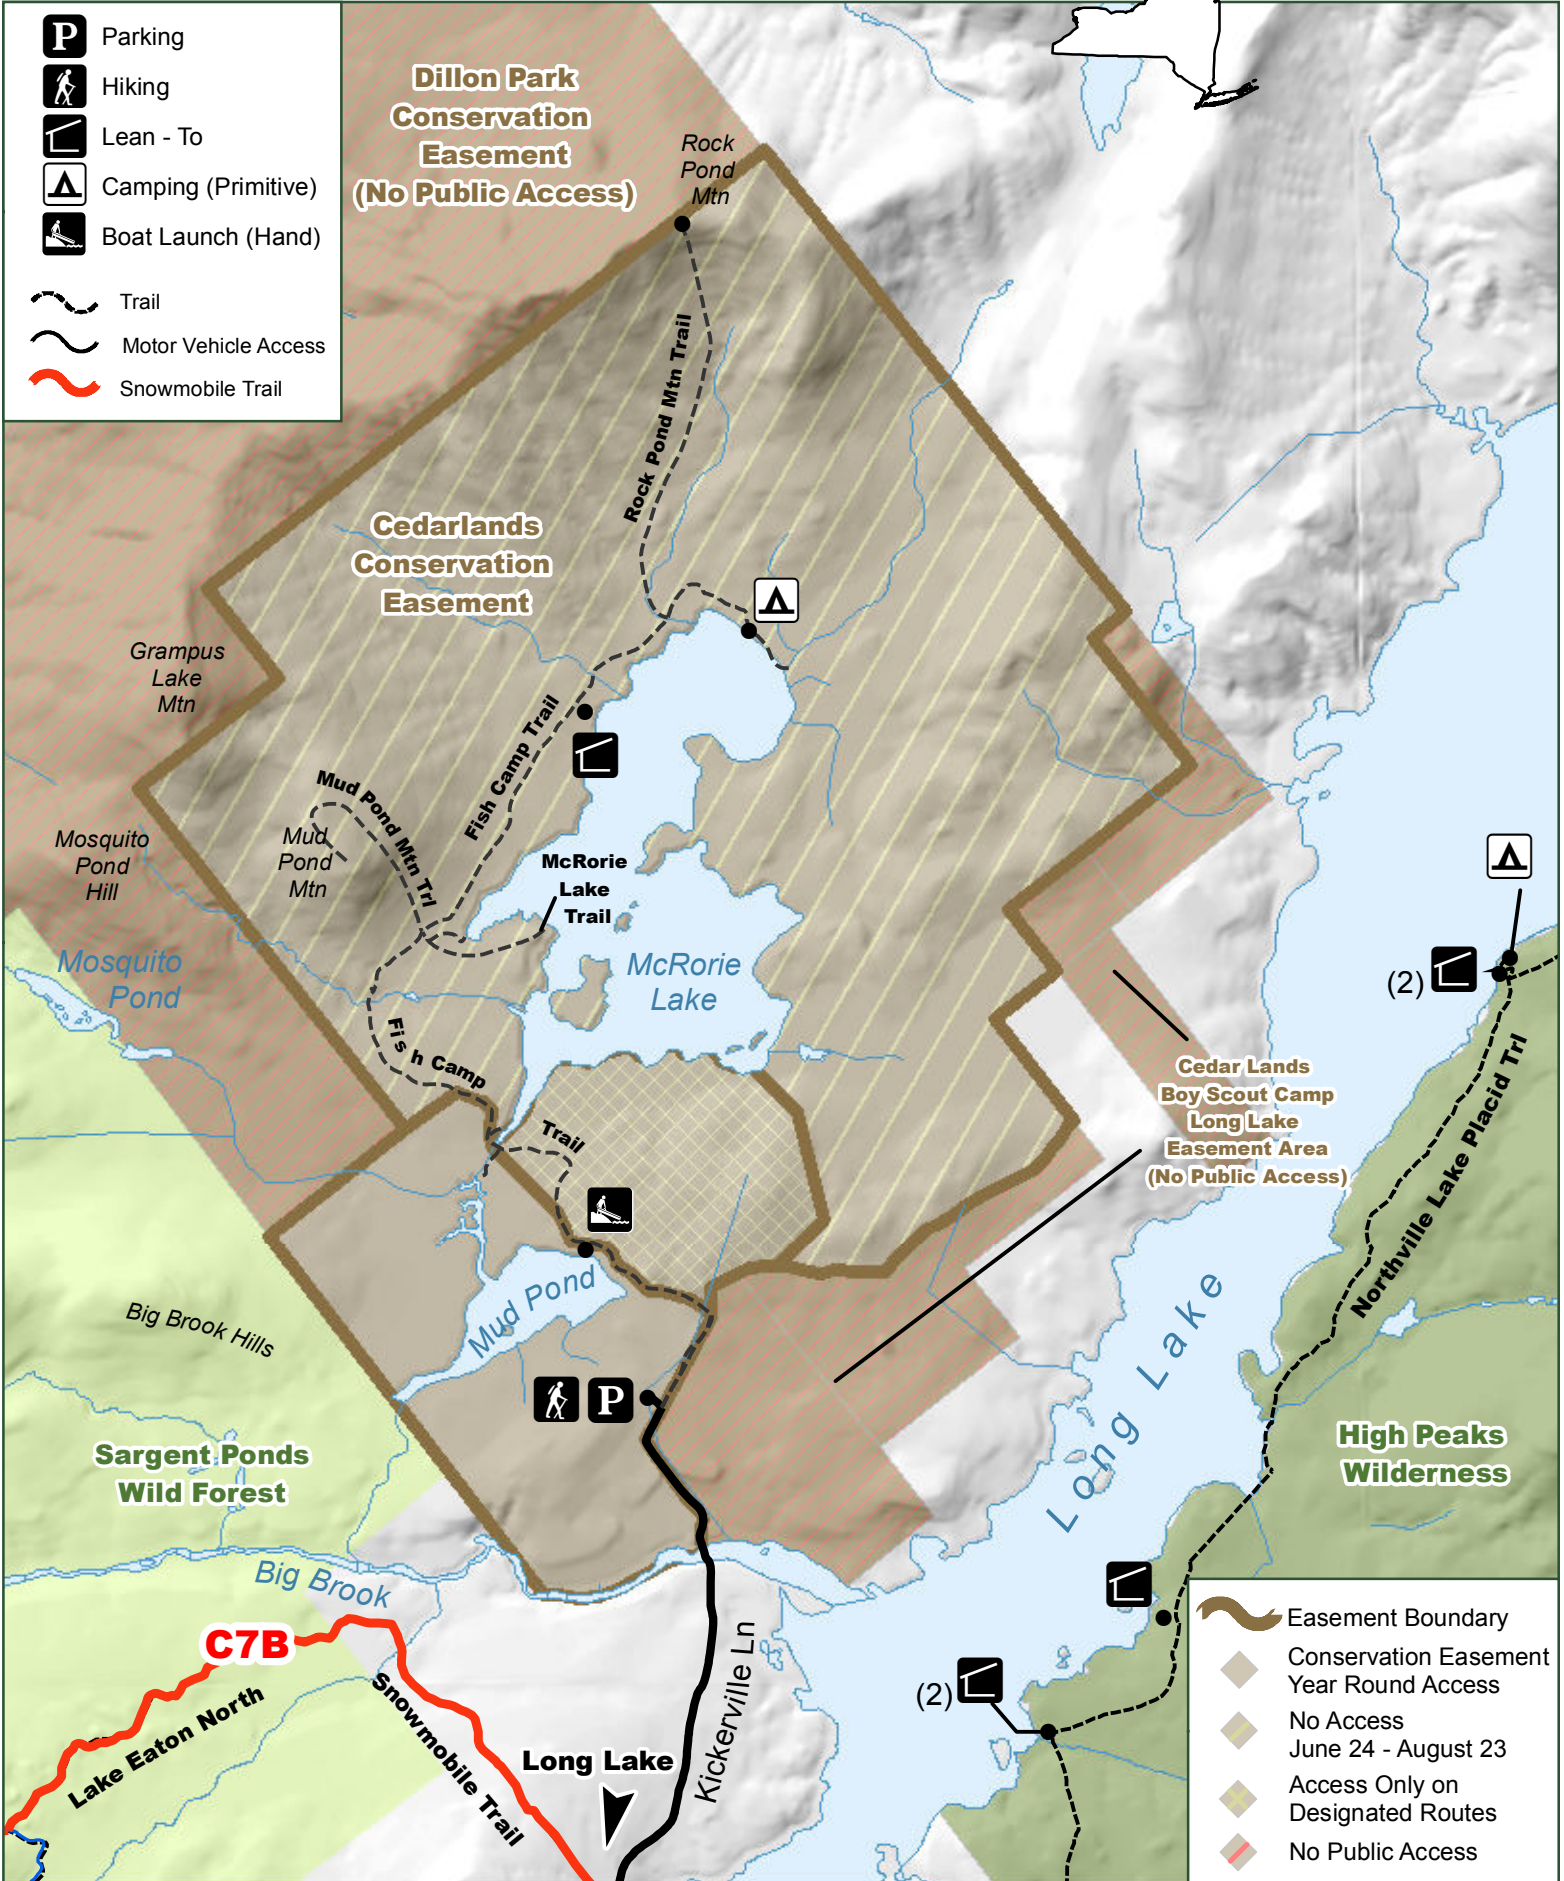

# Cedarlands Conservation Easement

- Parking
- Hiking
- Lean - To
- Camping (Primitive)
- Boat Launch (Hand)
- Trail
- Motor Vehicle Access
- Snowmobile Trail

- Easement Boundary
- Conservation Easement Year Round Access
- No Access June 24 - August 23
- Access Only on Designated Routes
- No Public Access