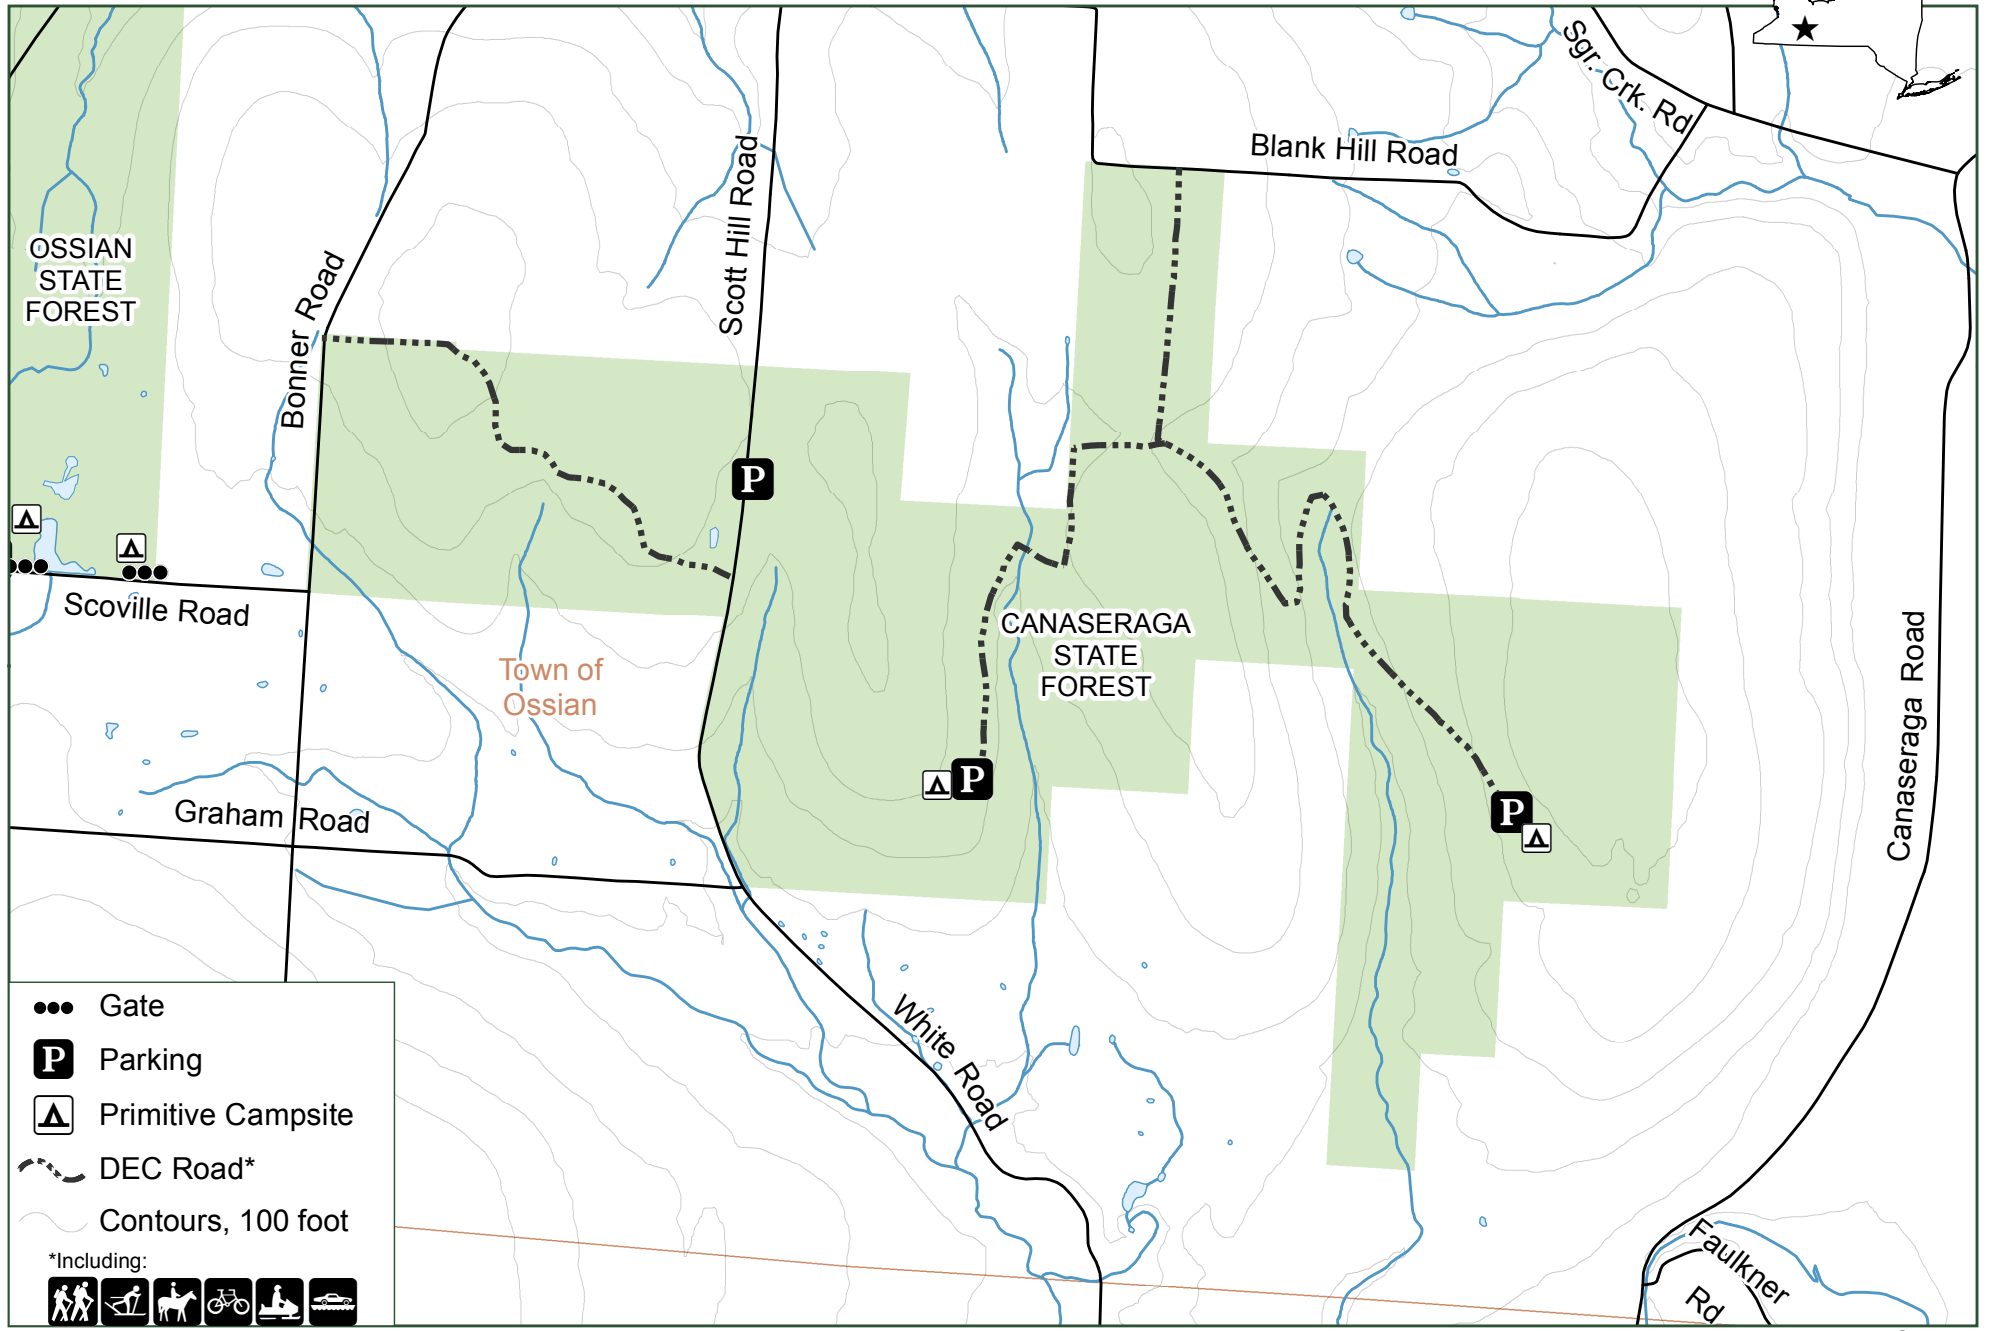

Canaseraga State Forest

- Gate
- P** Parking
- ▲** Primitive Campsite
- DEC Road*
- Contours, 100 foot
- *Including: