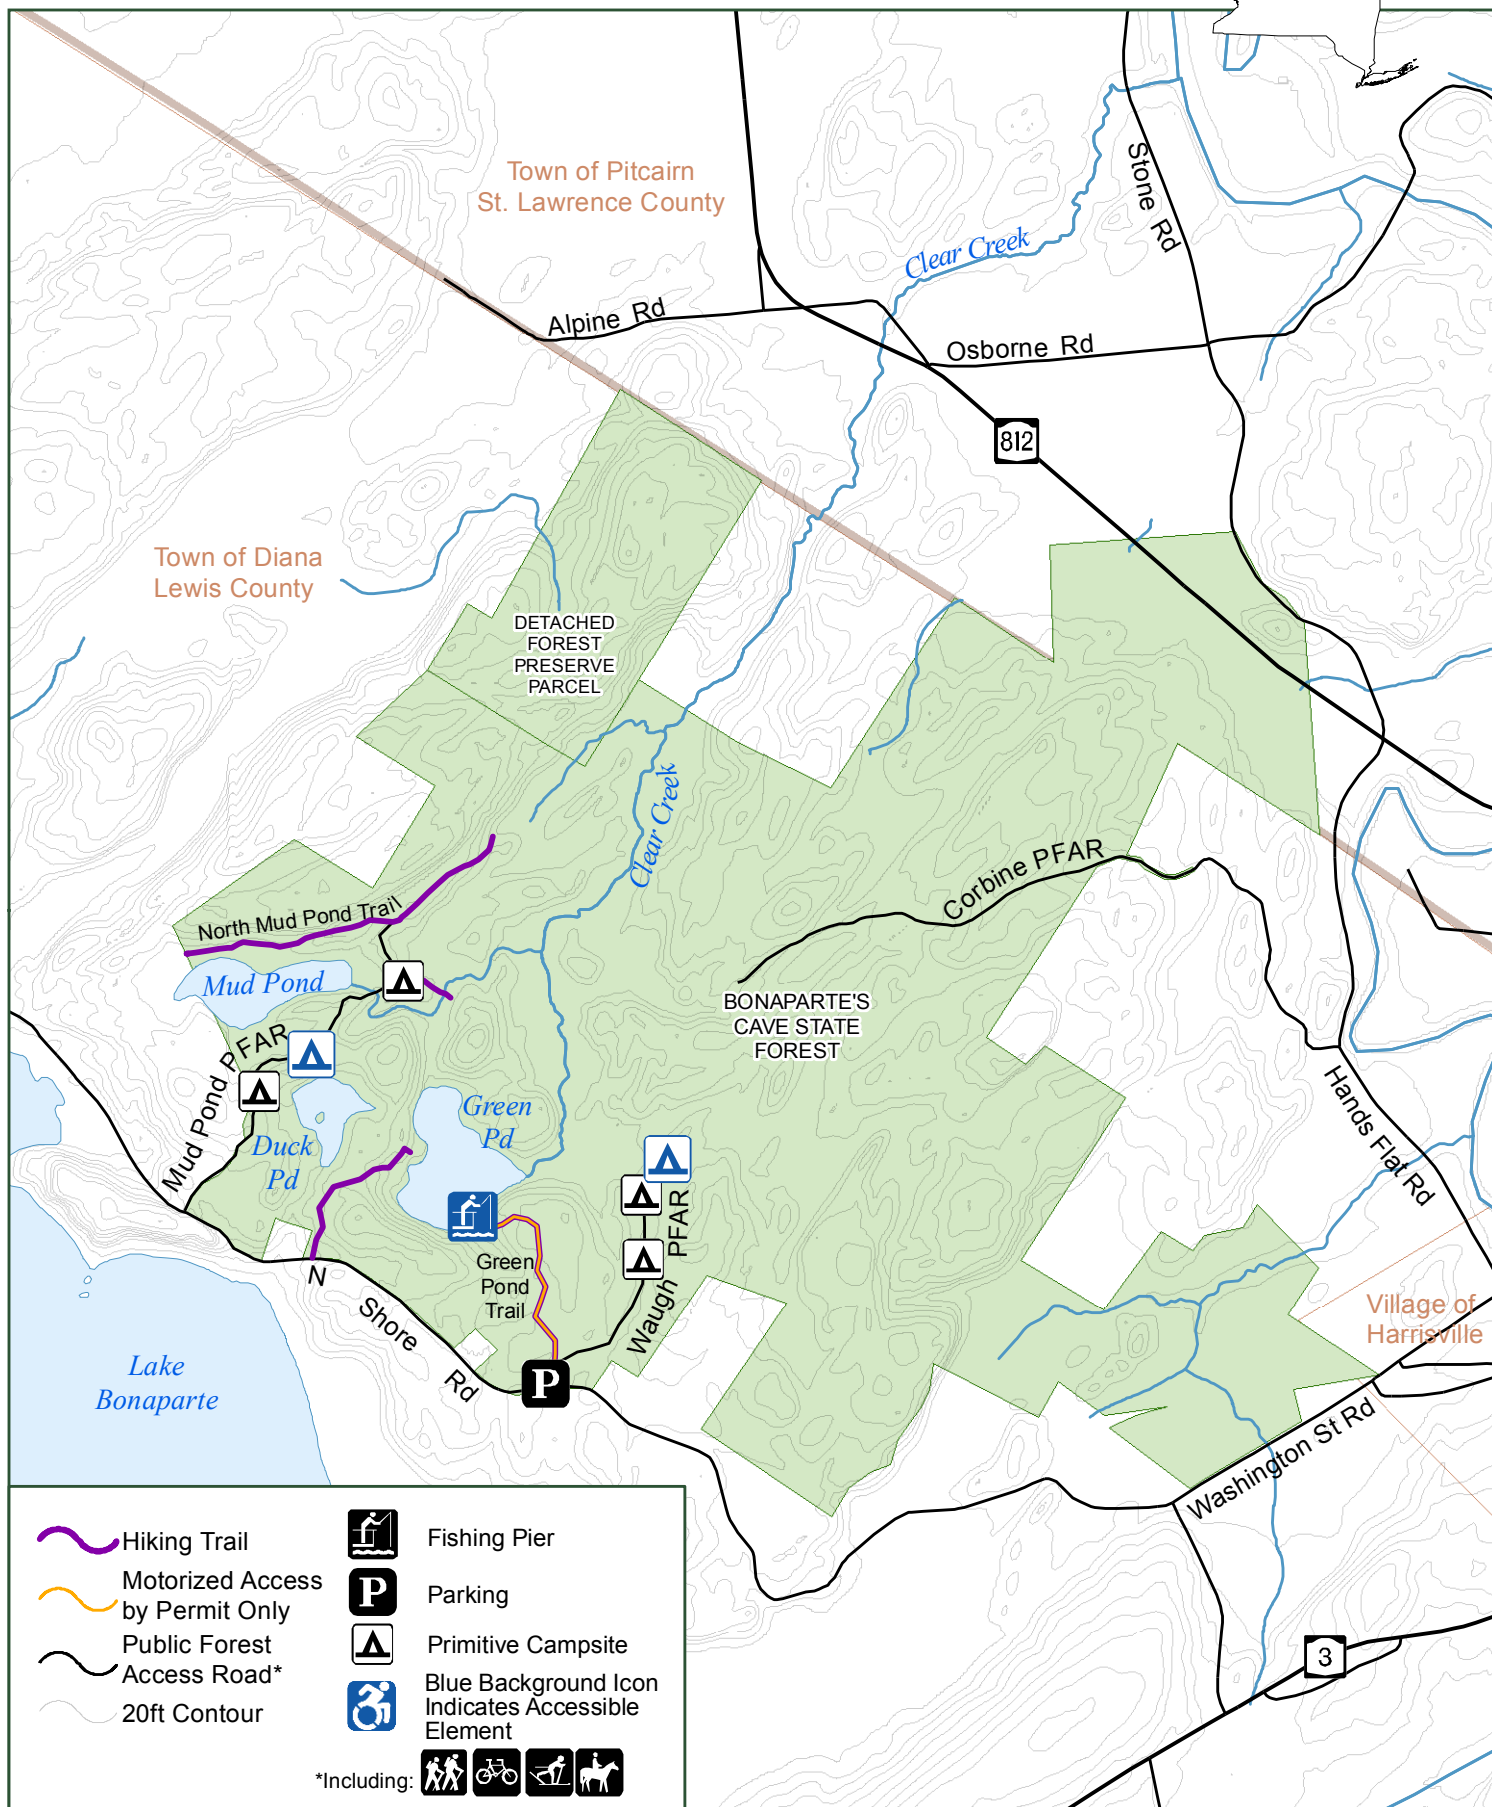

Bonaparte's Cave State Forest

	Hiking Trail		Fishing Pier
	Motorized Access by Permit Only		Parking
	Public Forest Access Road*		Primitive Campsite
	20ft Contour		Blue Background Icon Indicates Accessible Element
*Including:			