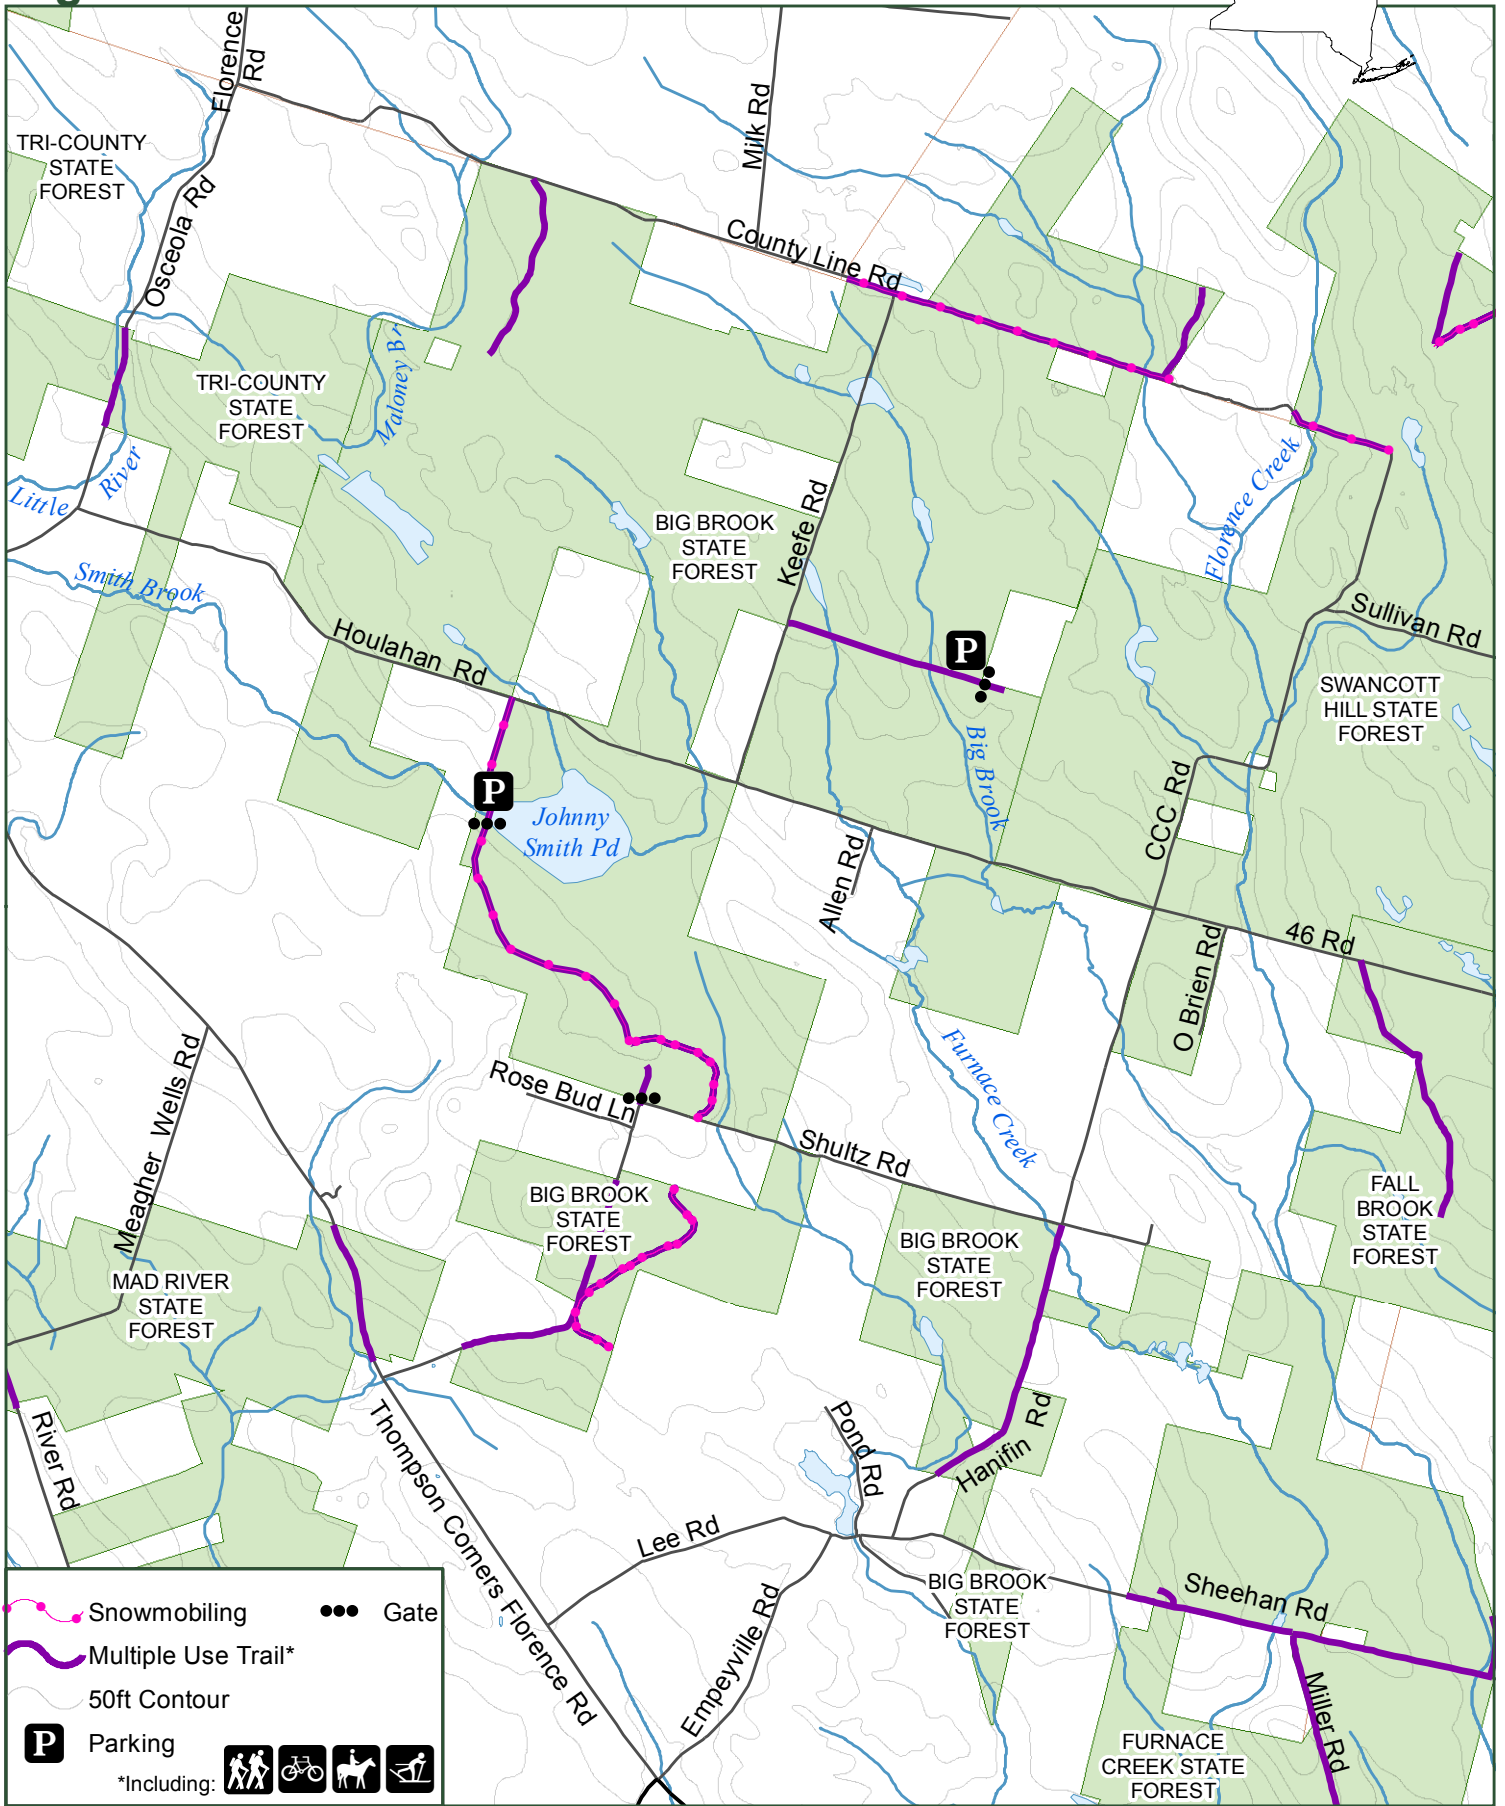

# Big Brook State Forest

Department of Environmental Conservation

Oneida County