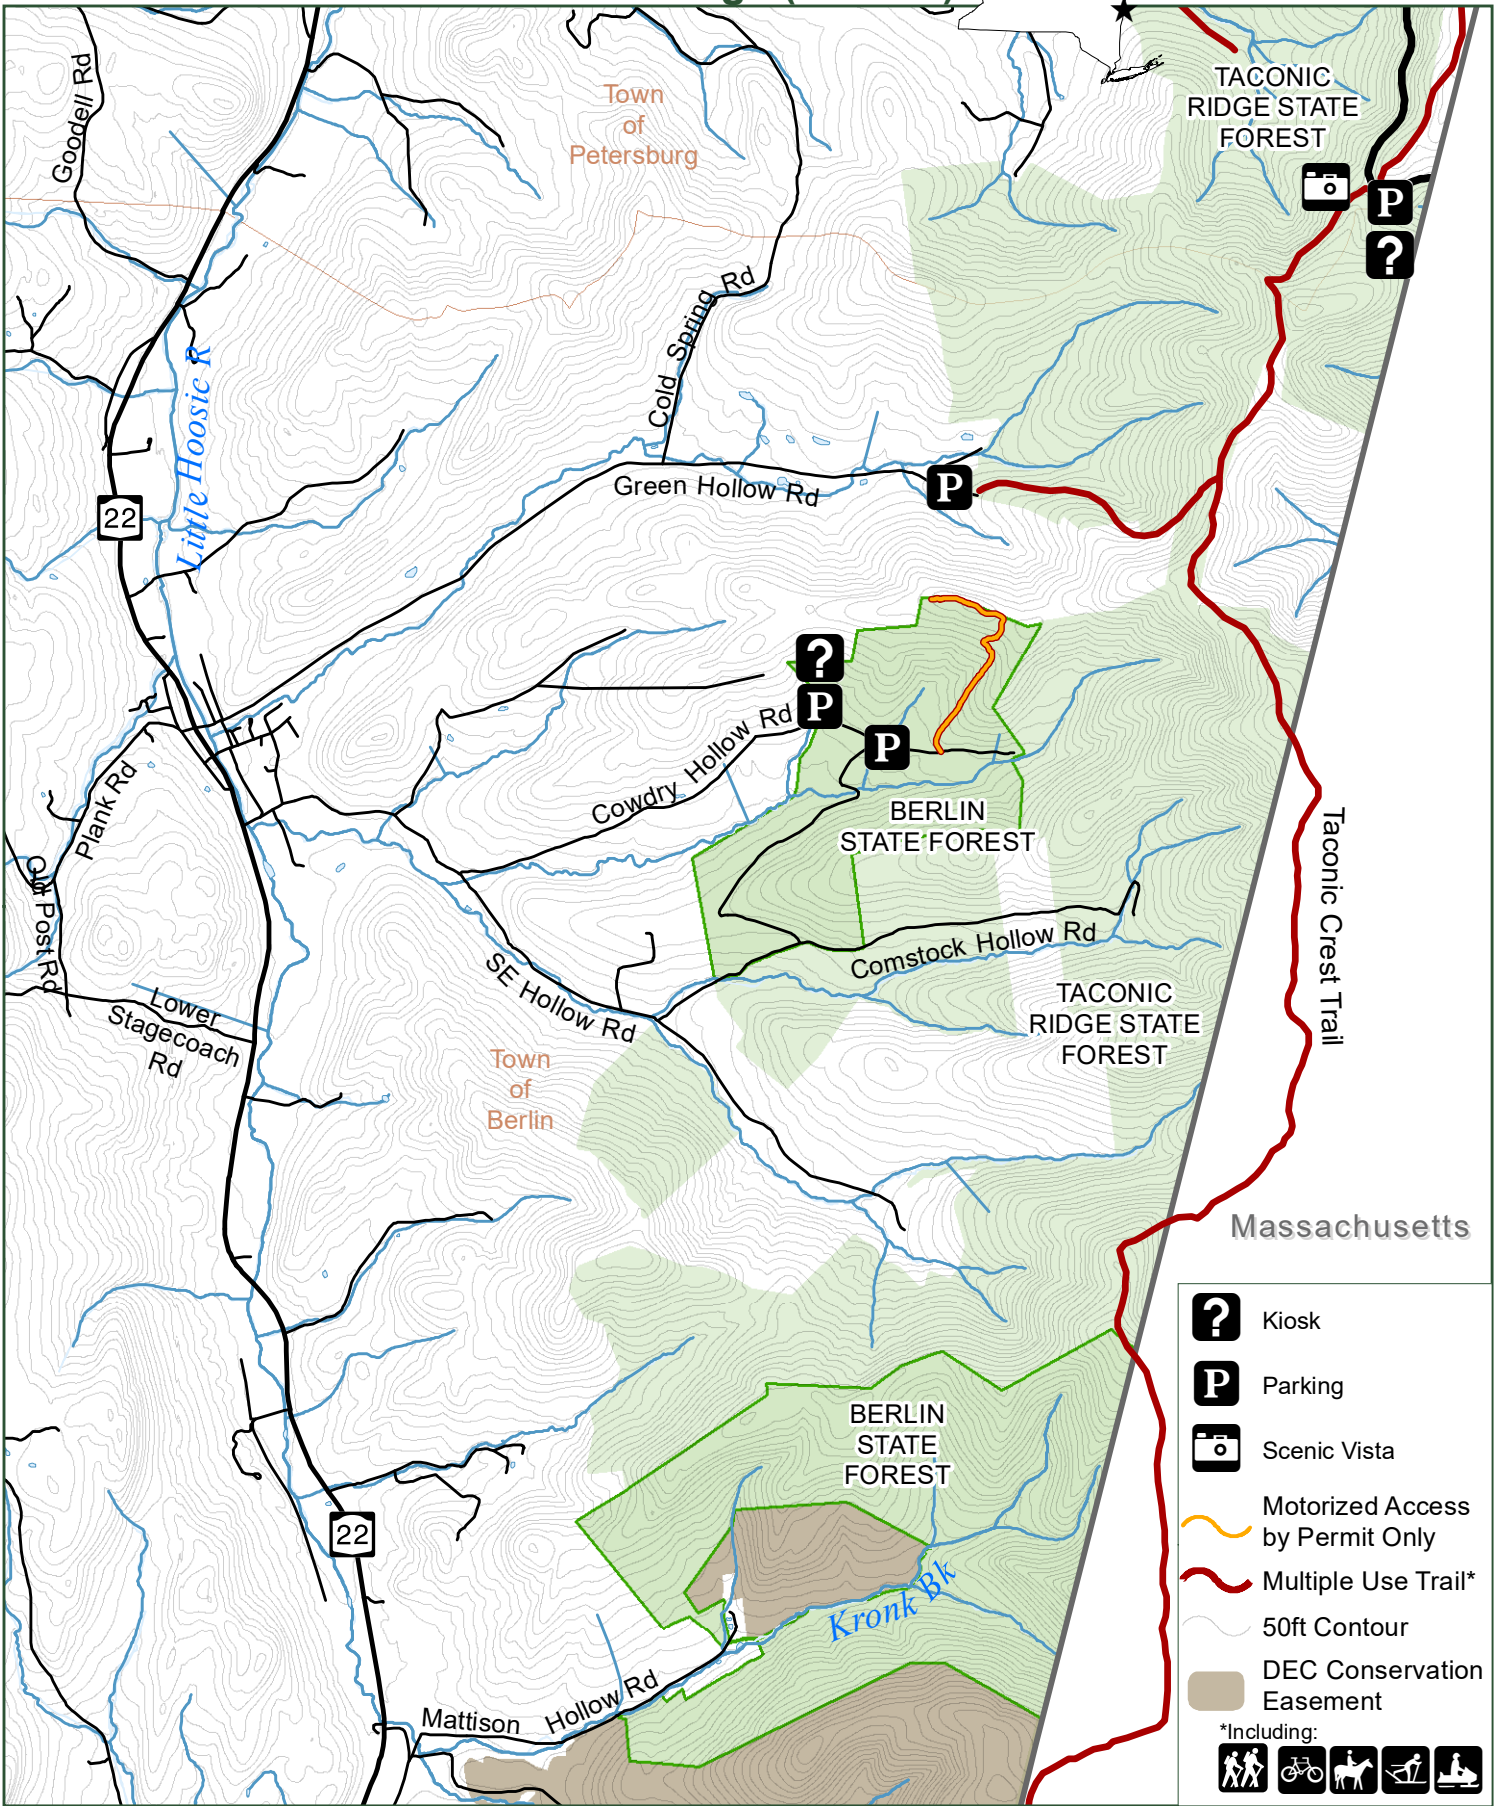

# Berlin State Forest and Taconic Ridge (Central)

- Kiosk
- Parking
- Scenic Vista
- Motorized Access by Permit Only
- Multiple Use Trail\*
- 50ft Contour
- DEC Conservation Easement
- \*Including:
  - 
  - 
  - 
  - 
  -