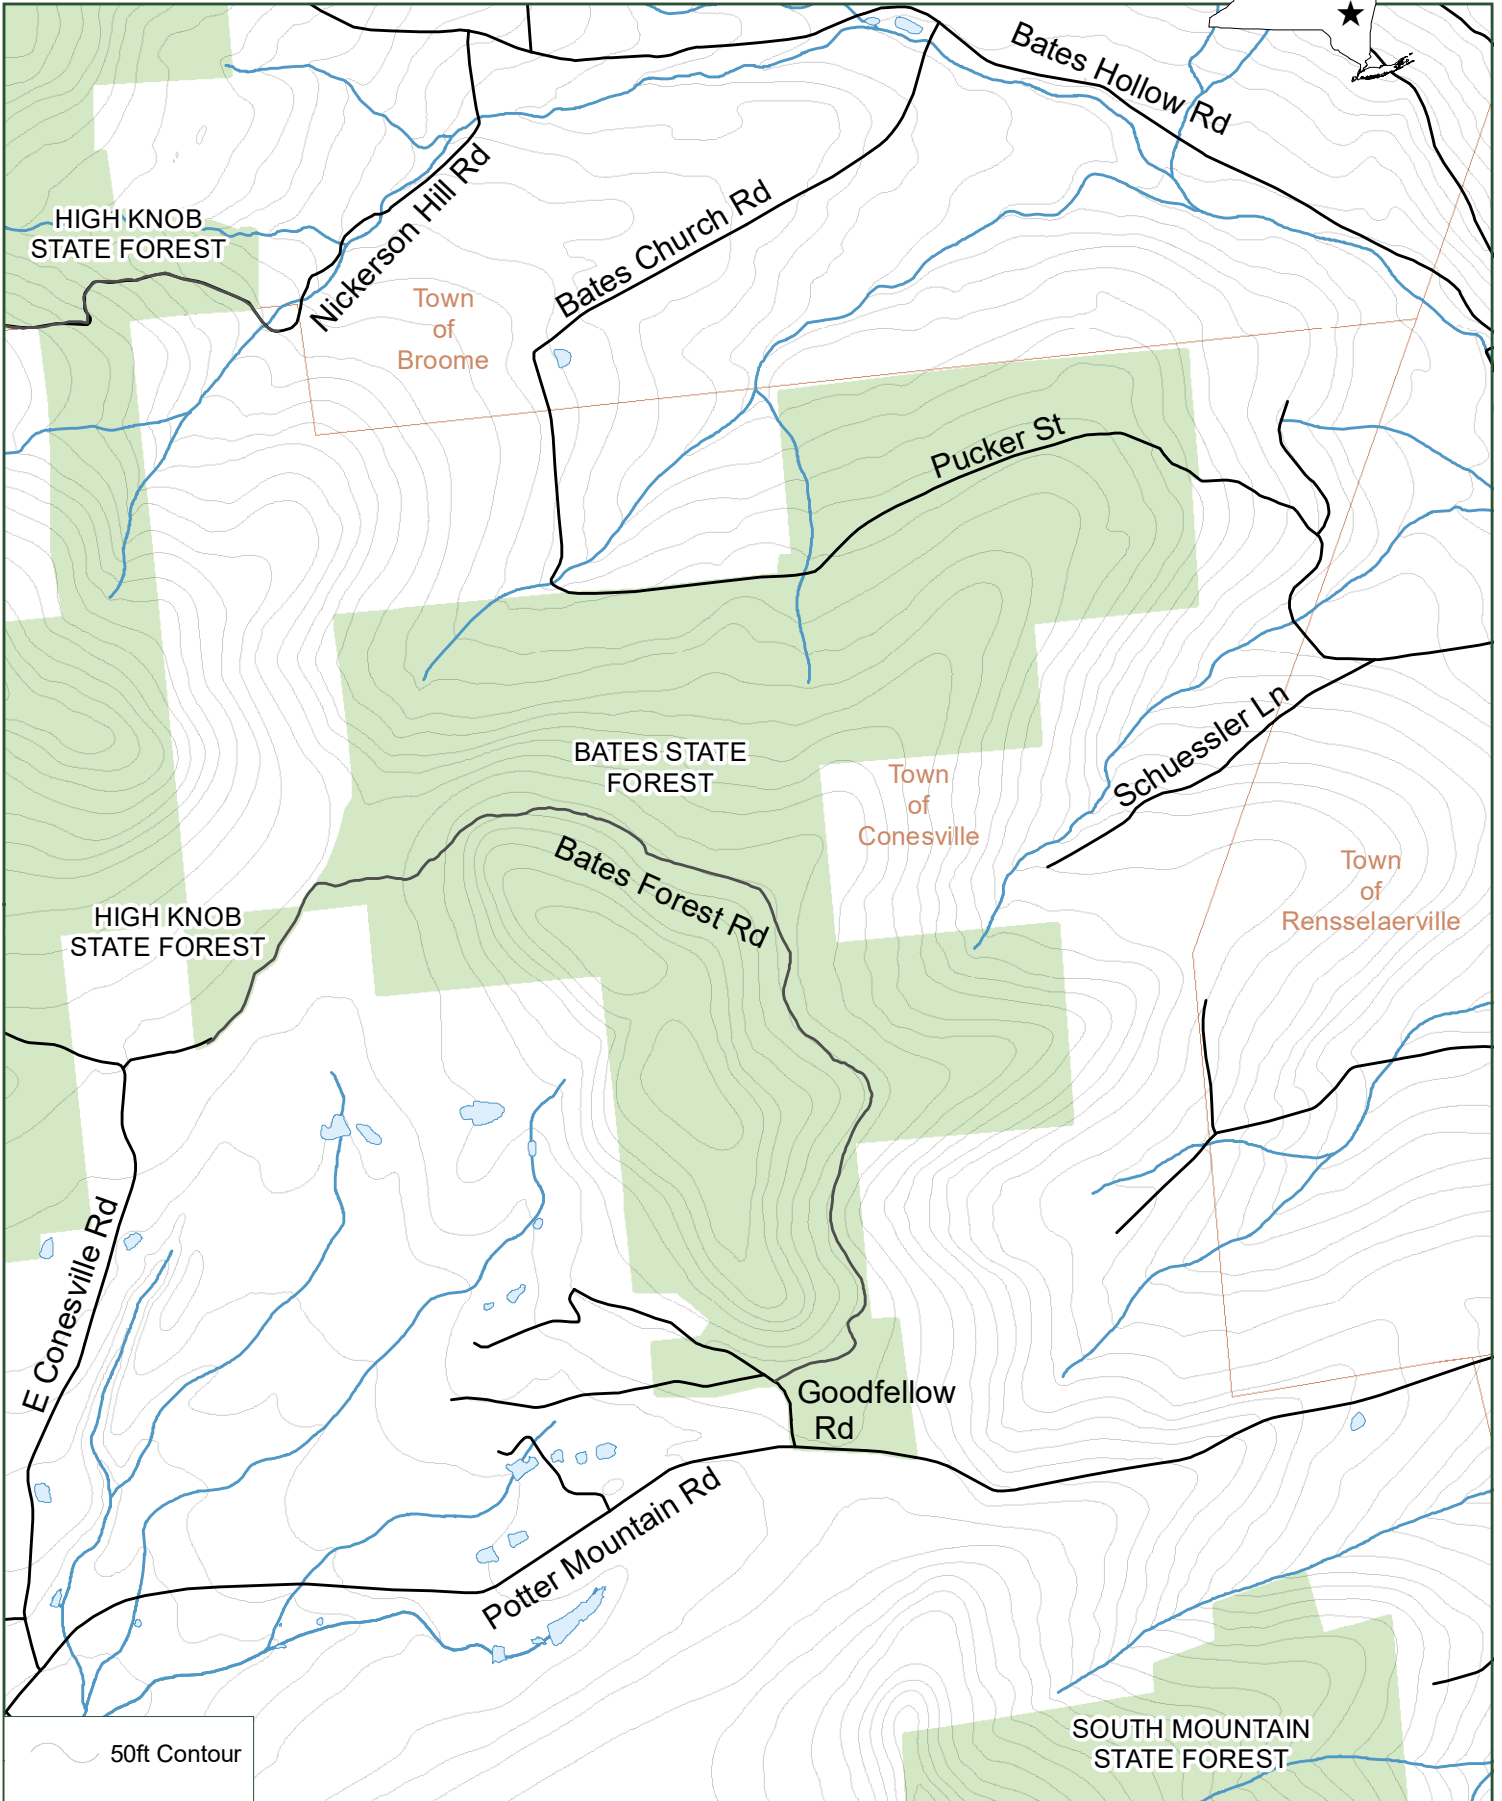

# Bates State Forest

Department of  
Environmental  
Conservation

0 0.25 0.5 1 Miles

Schoharie County