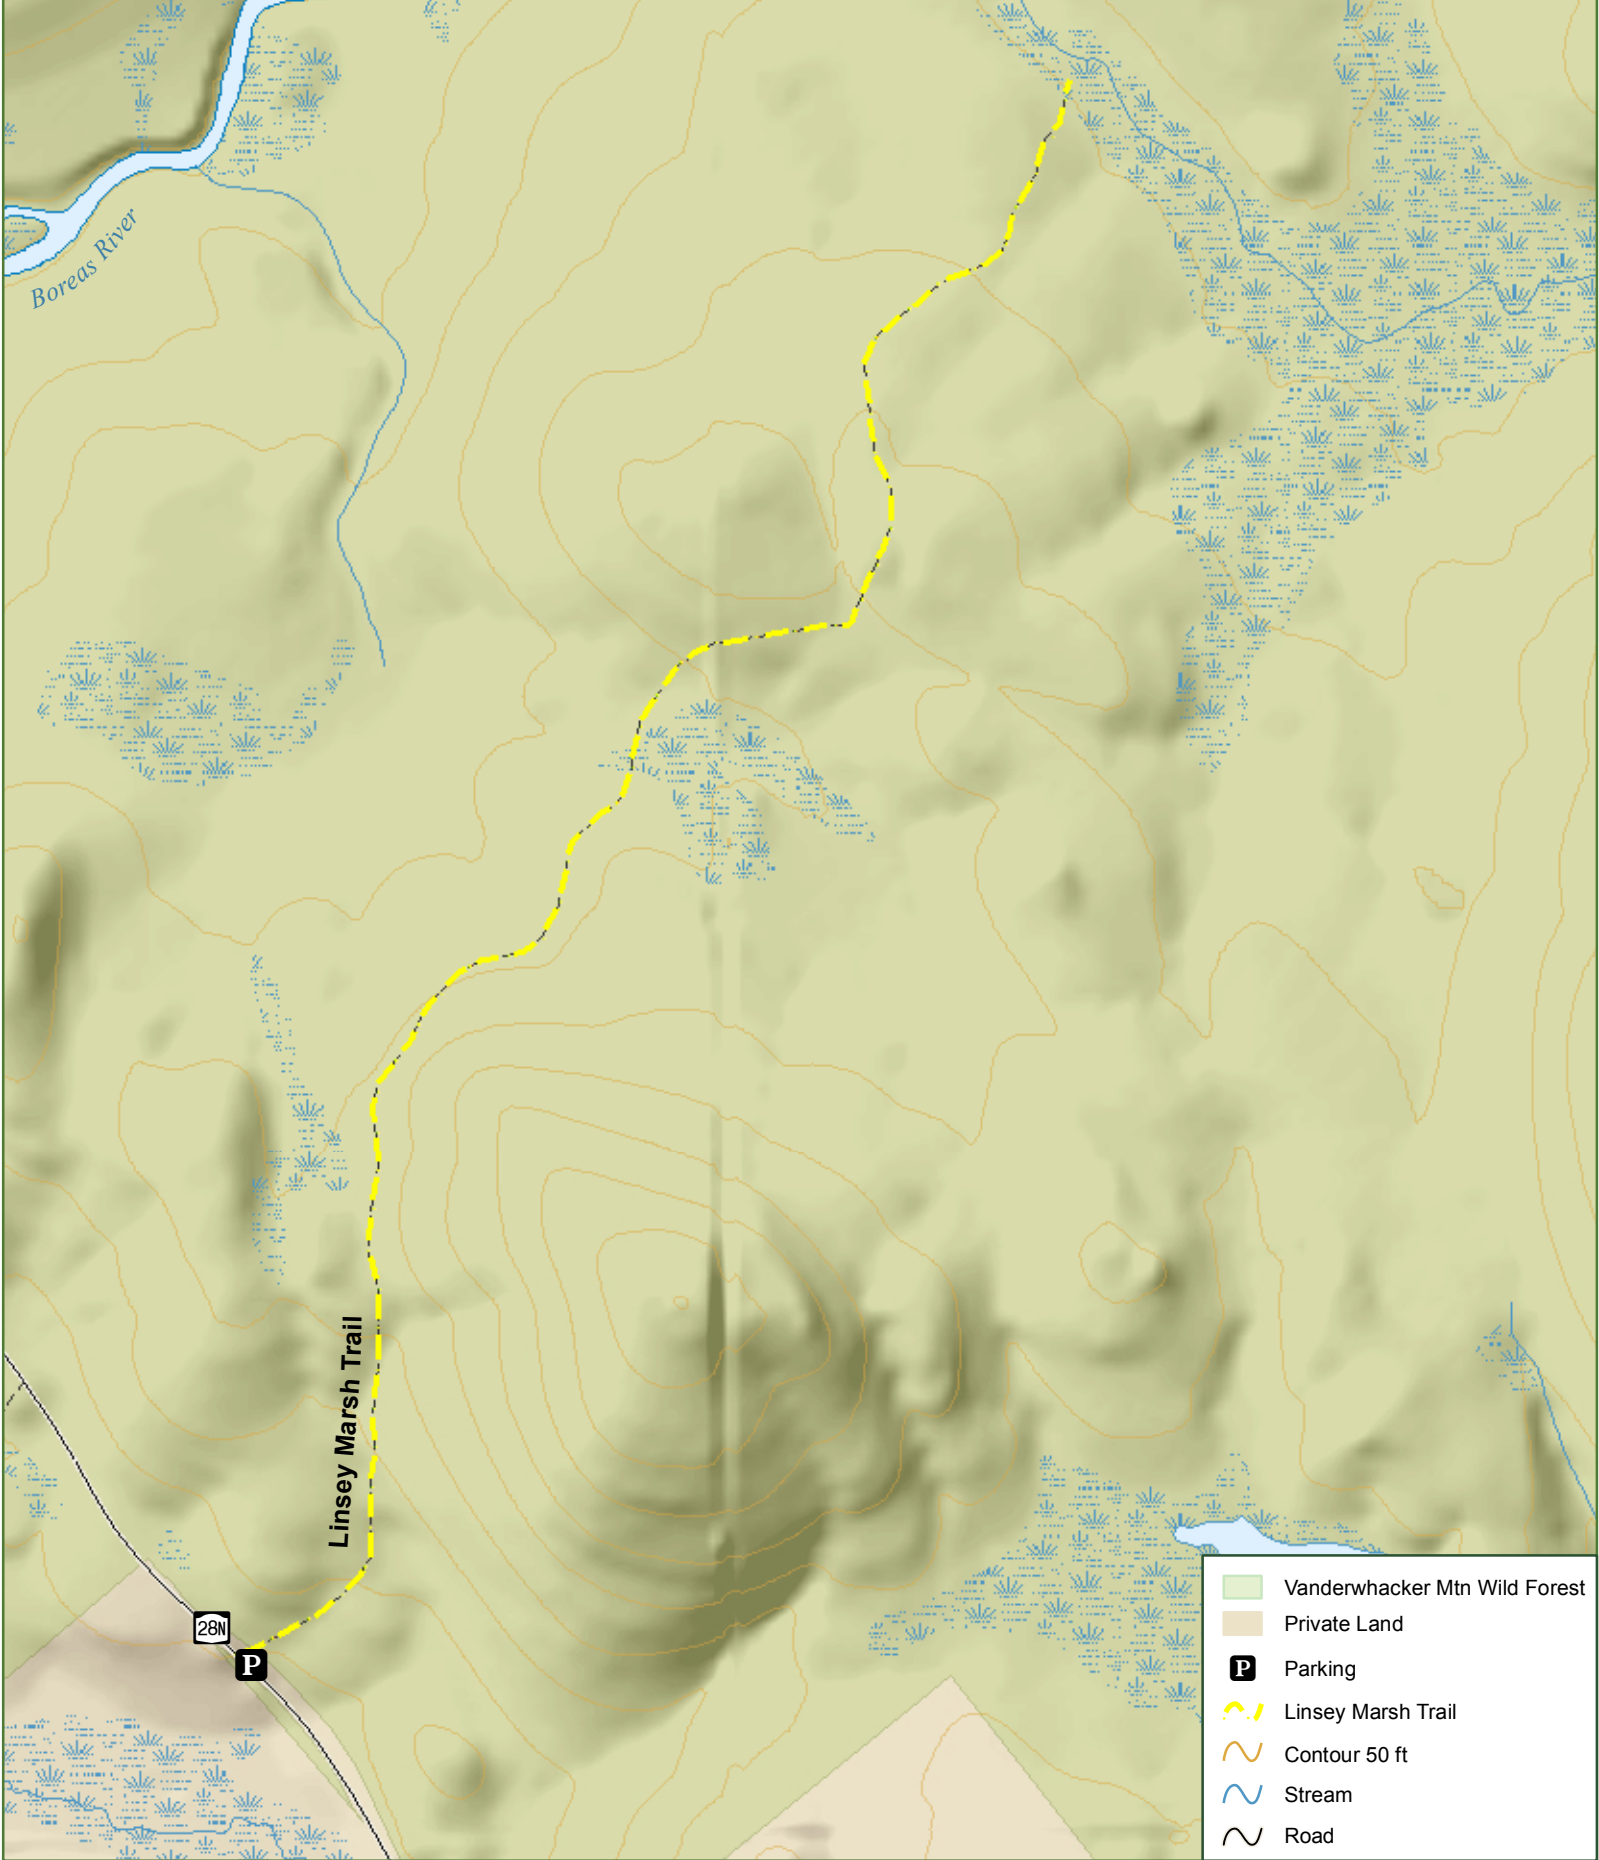

Vanderwhacker Mtn Wild Forest - Linsey Marsh Trail

Linsey Marsh Trail extends 2.0 miles from the Lindsey Marsh Trailhead to Lindsey Marsh.

Department of Environmental Conservation

Please respect private property. Stay on designated trails
Practice Leave No Trace Principles
Emergency contact 518-891-0235