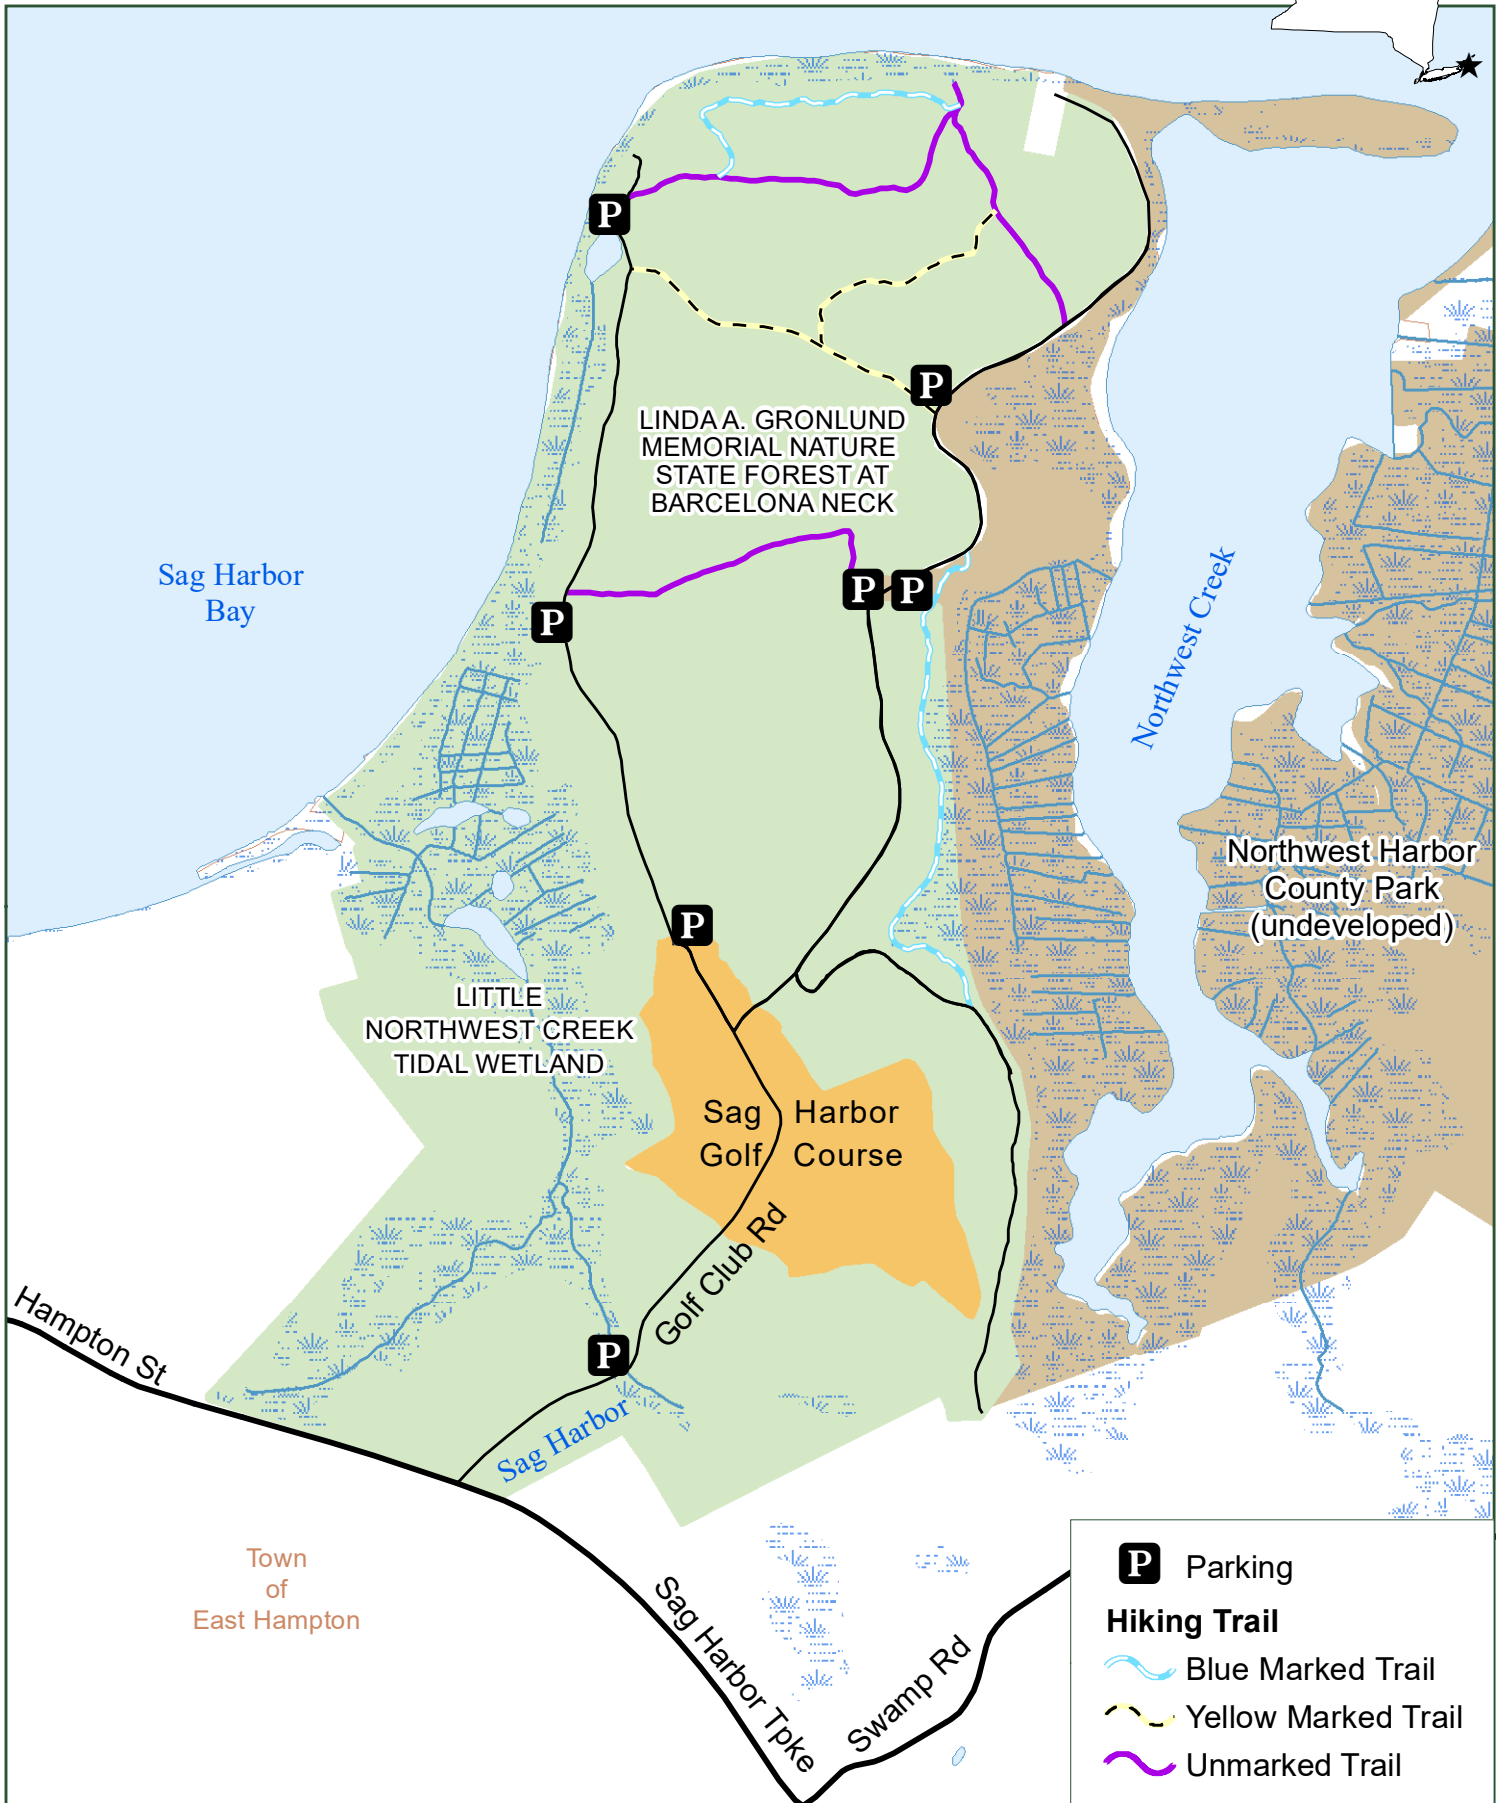

# LINDA A. GRONLUND MEMORIAL NATURE STATE FOREST AT BARCELONA NECK

- P** Parking
- Hiking Trail**
- Blue Marked Trail
- Yellow Marked Trail
- Unmarked Trail