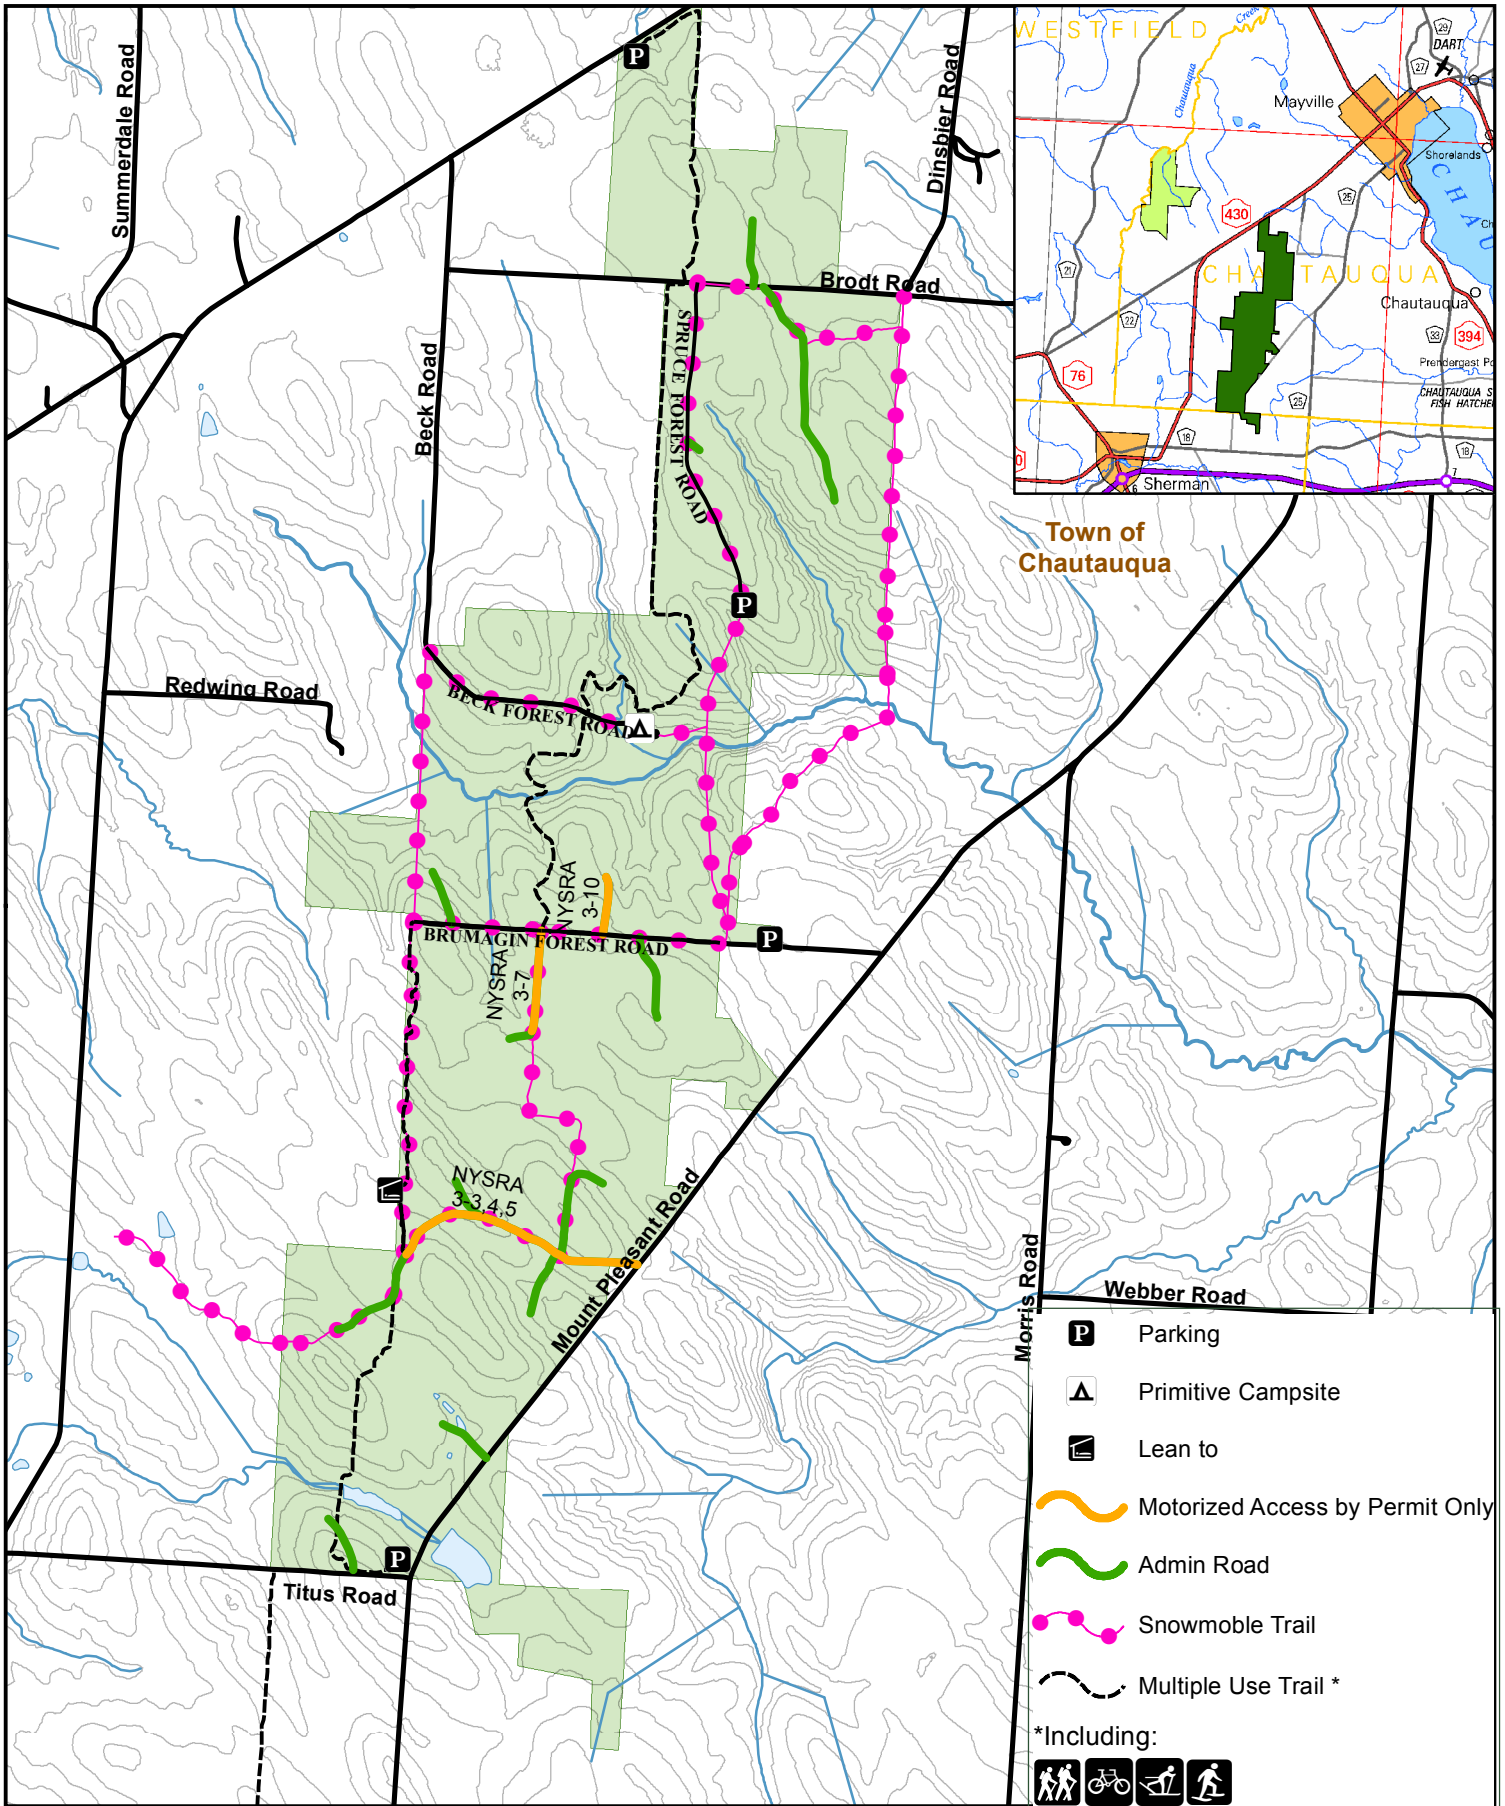

Mount Pleasant State Forest

- Parking
 - Primitive Campsite
 - Lean to
 - Motorized Access by Permit Only
 - Admin Road
 - Snowmobile Trail
 - Multiple Use Trail *
- *Including:
- -
 -
 -