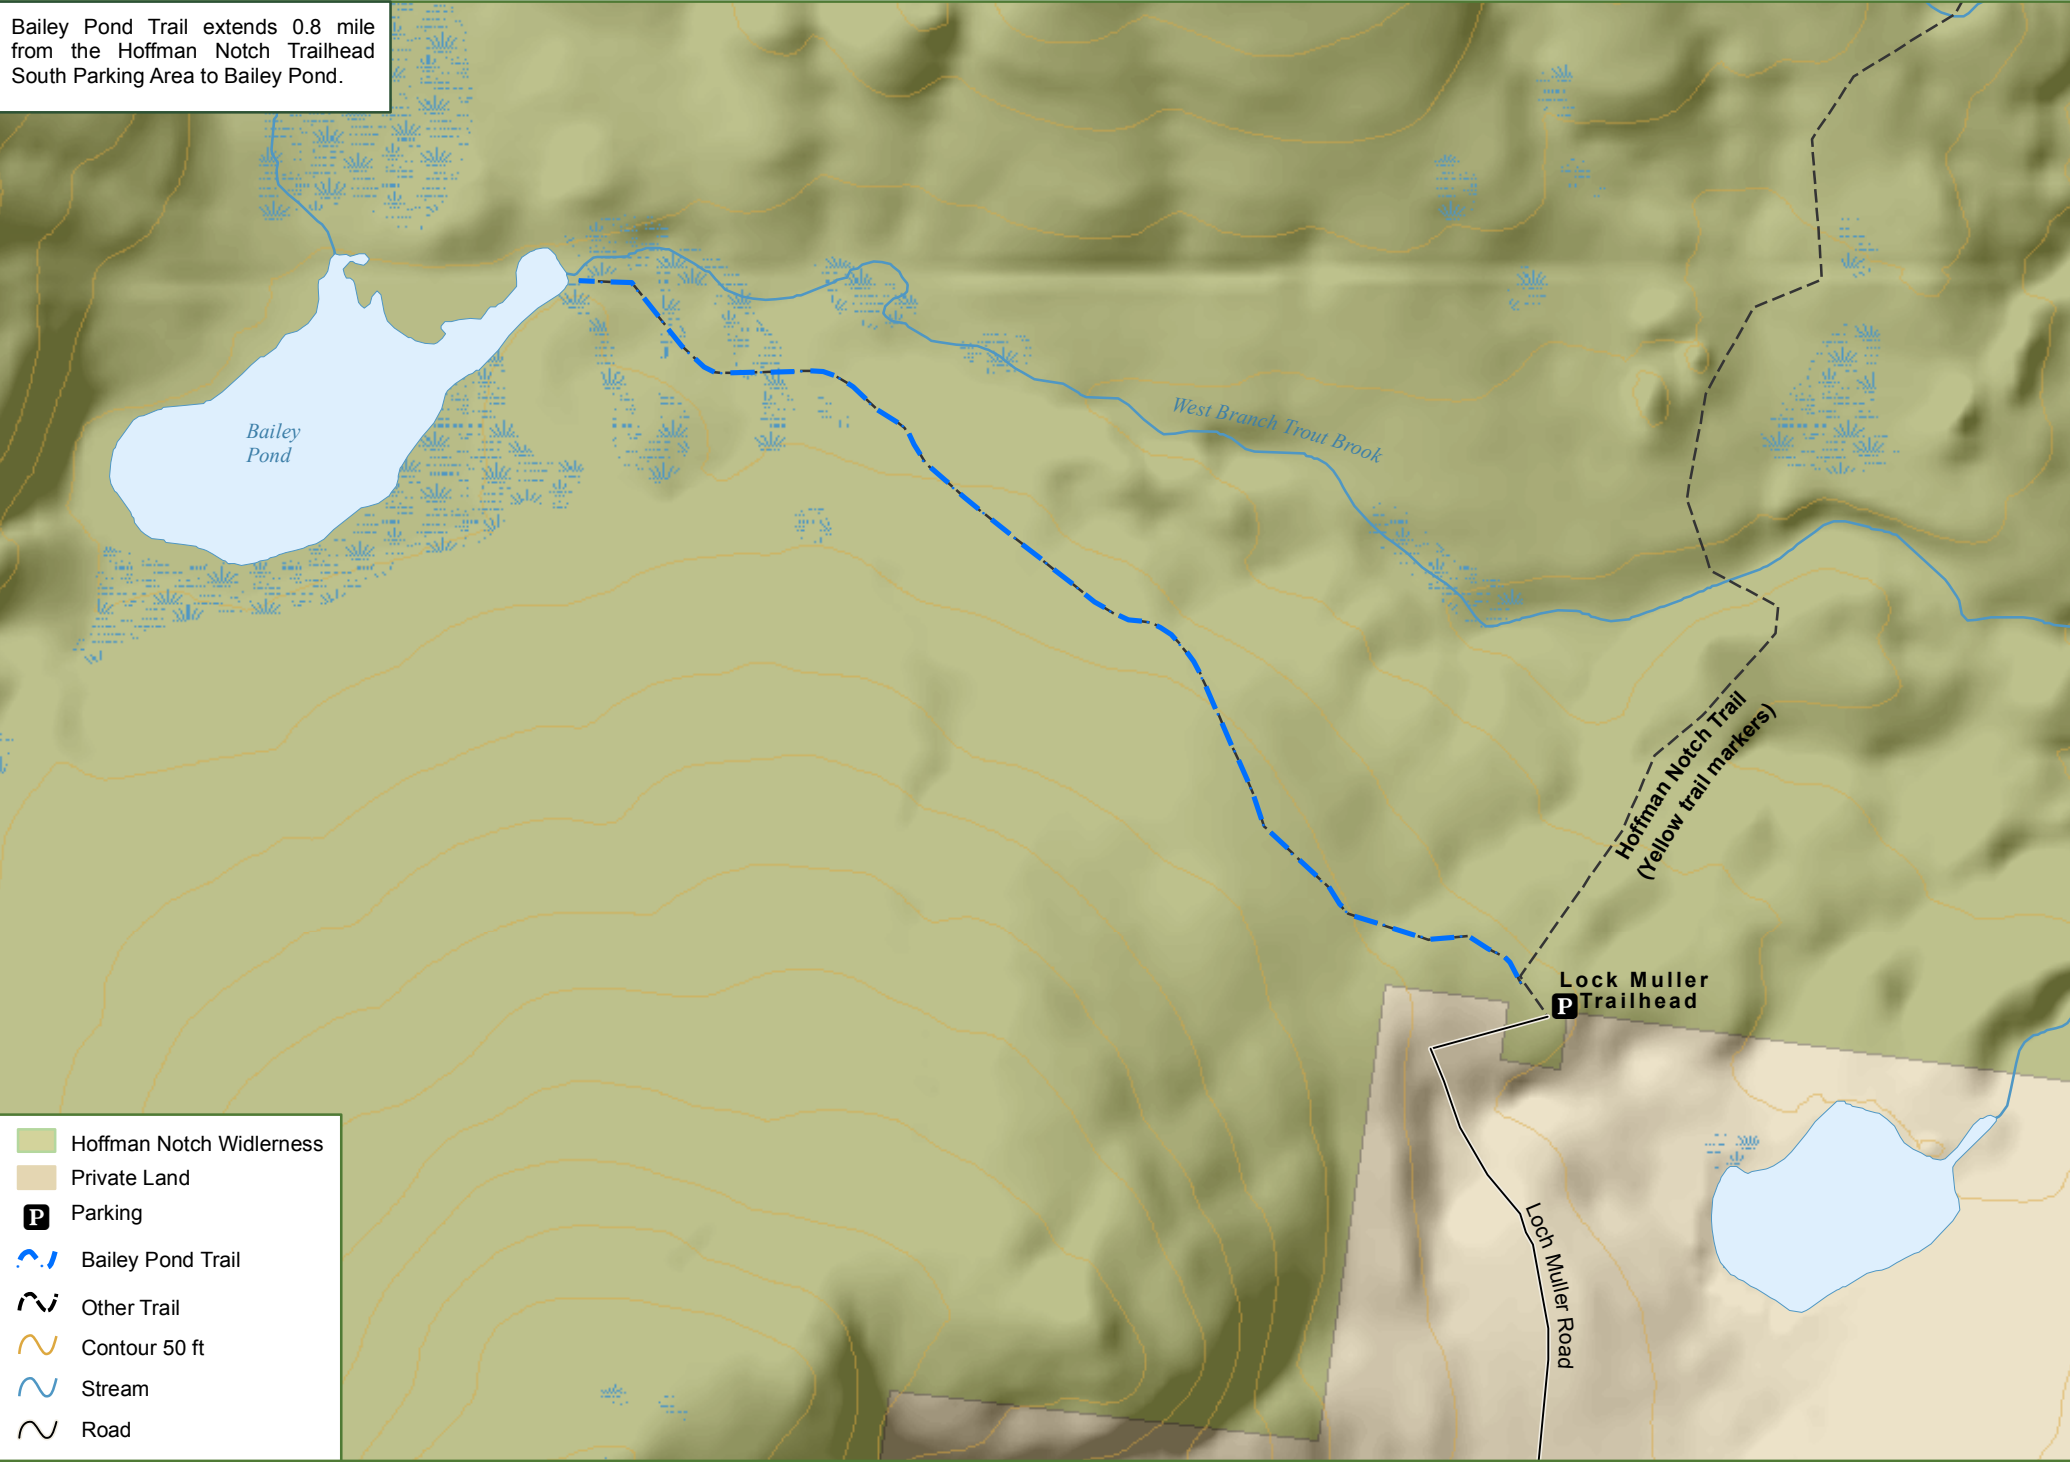

# Hoffman Notch Wilderness - Bailey Pond Trail

Bailey Pond Trail extends 0.8 mile from the Hoffman Notch Trailhead South Parking Area to Bailey Pond.

- Hoffman Notch Wilderness
- Private Land
- P Parking
- Bailey Pond Trail
- Other Trail
- Contour 50 ft
- Stream
- Road

\*\*\*Please respect private property. Stay on designated trails\*\*\*  
 \*\*\*Practice Leave No Trace Principles\*\*\*  
 \*\*\*Emergency contact 518-891-0235\*\*\*