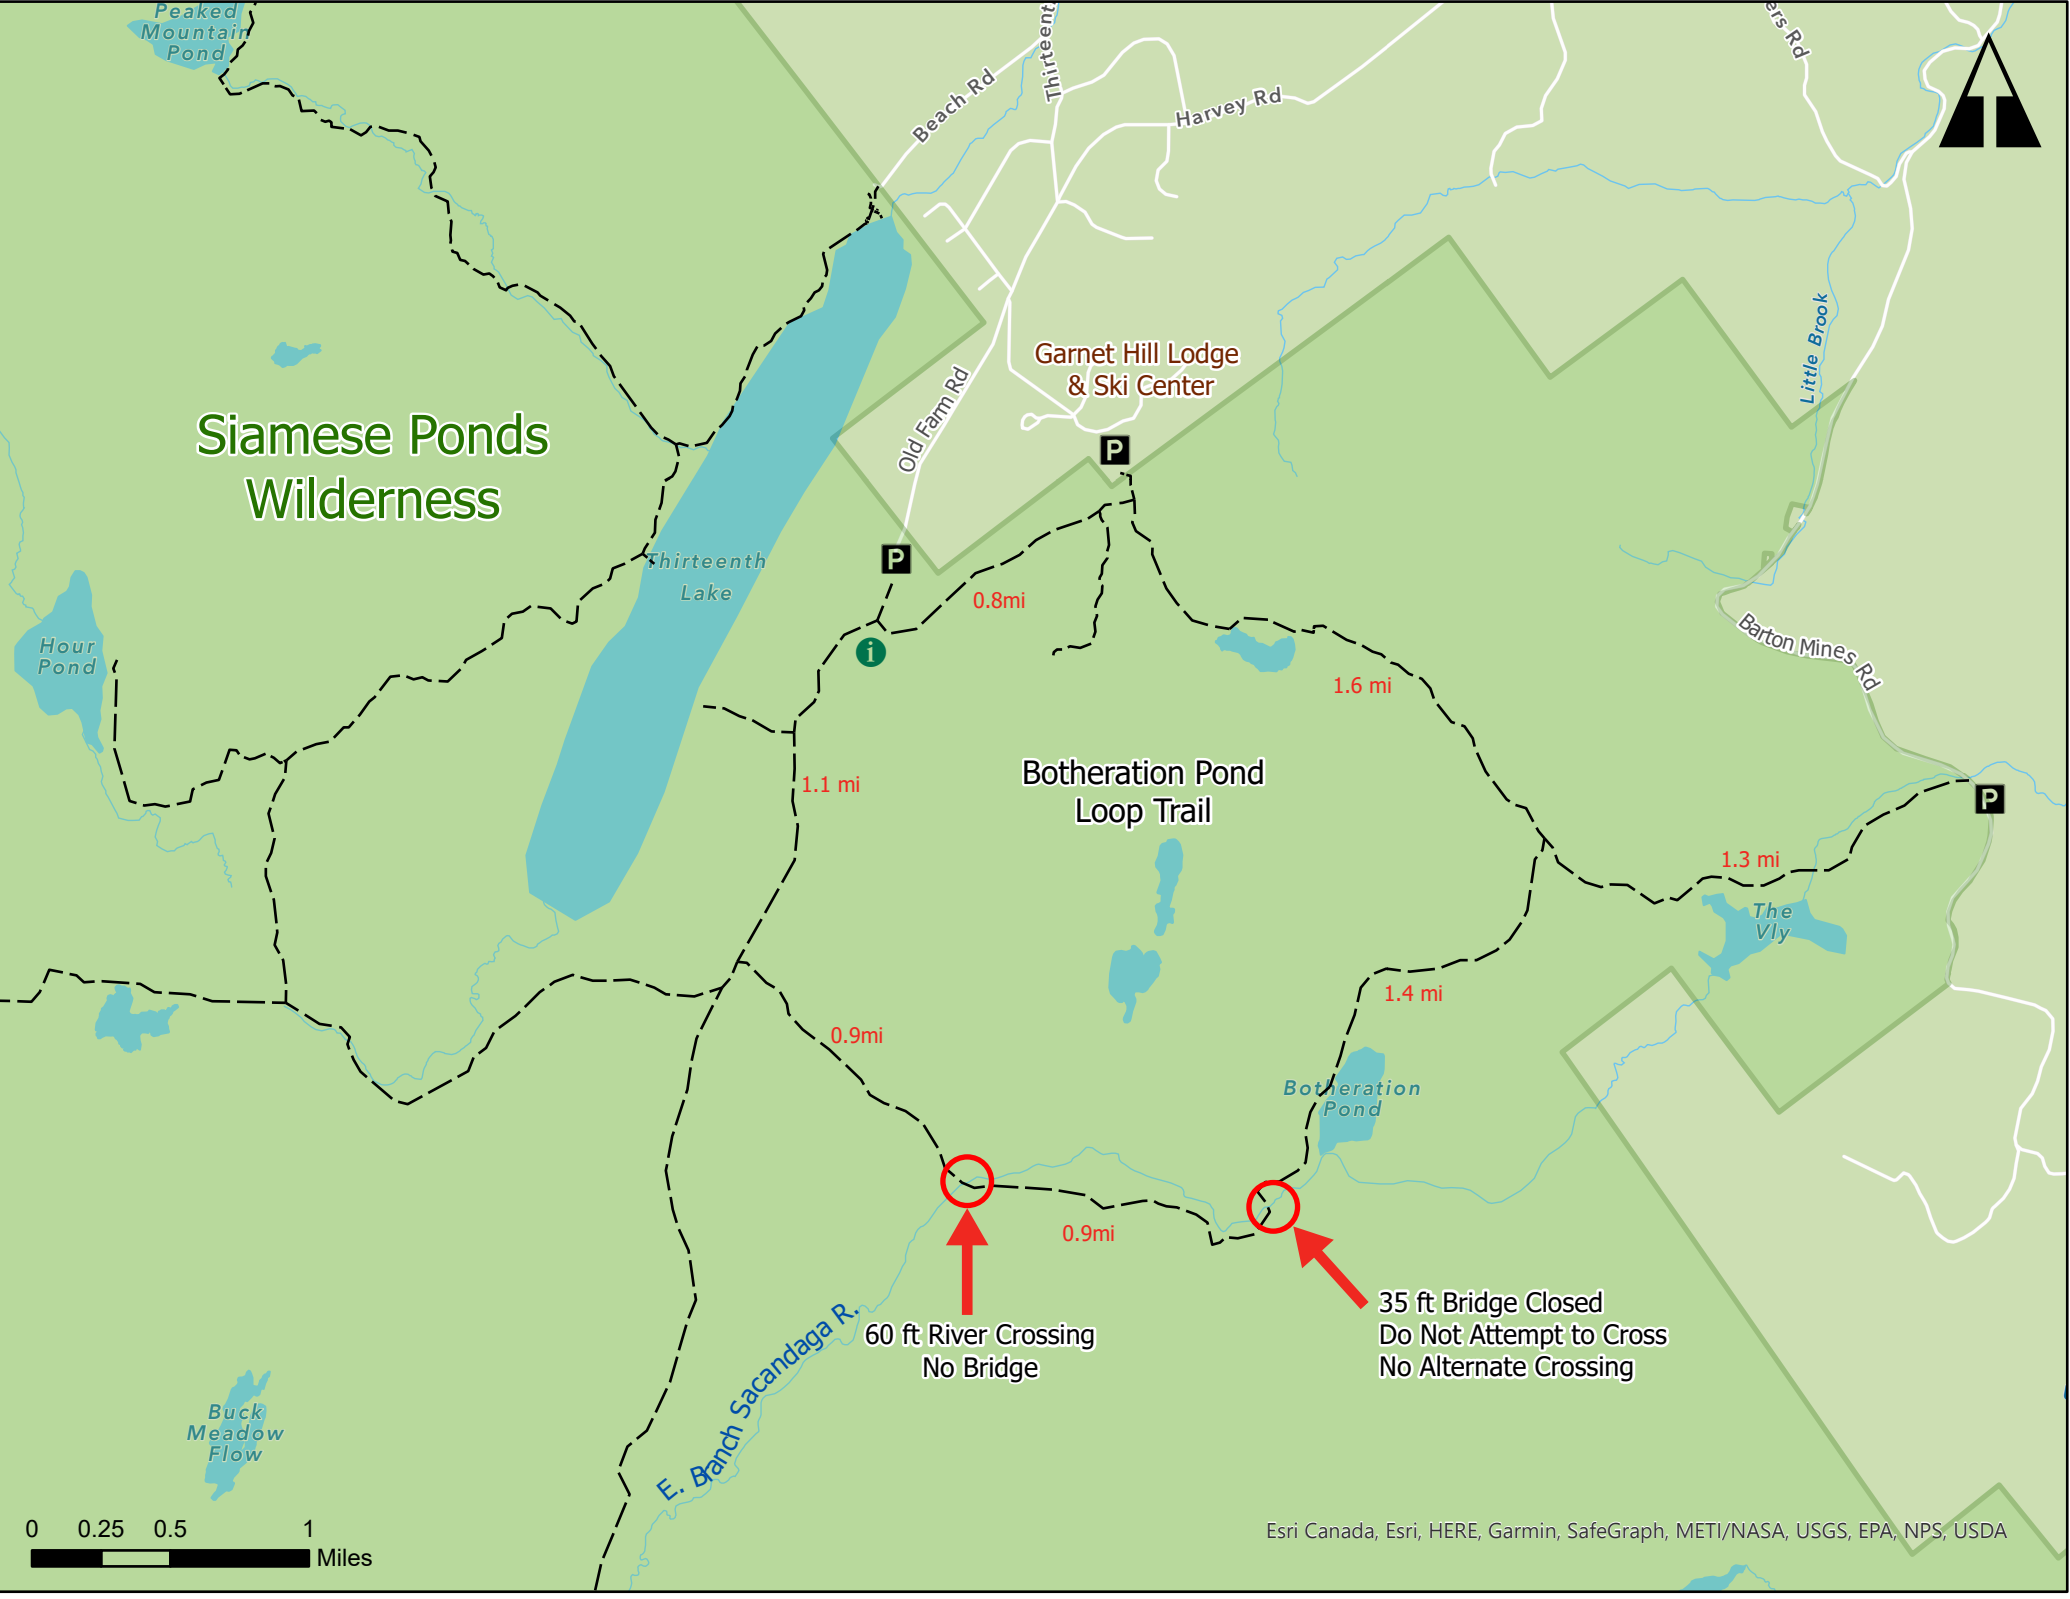

# Siamese Ponds Wilderness

Garnet Hill Lodge & Ski Center

Botheration Pond Loop Trail

60 ft River Crossing  
No Bridge

35 ft Bridge Closed  
Do Not Attempt to Cross  
No Alternate Crossing