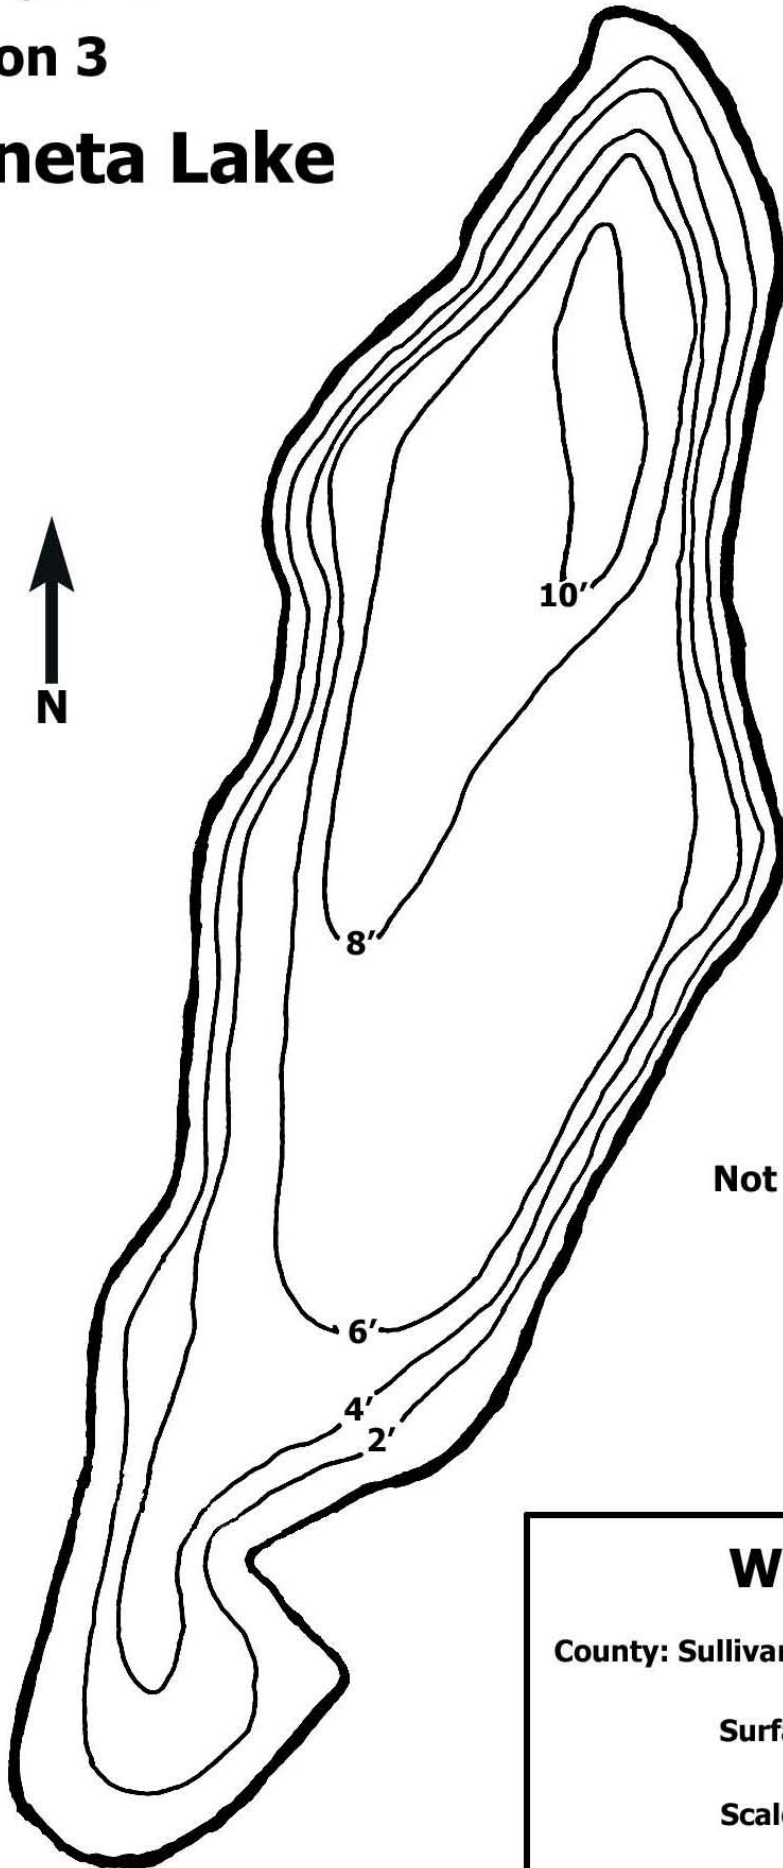

## Region 3

# Waneta Lake

Not For Use in Navigation

## Waneta Lake

County: Sullivan

Town: Rockland

Surface Area: 31.9 Acres

Scale: 0  235 ft