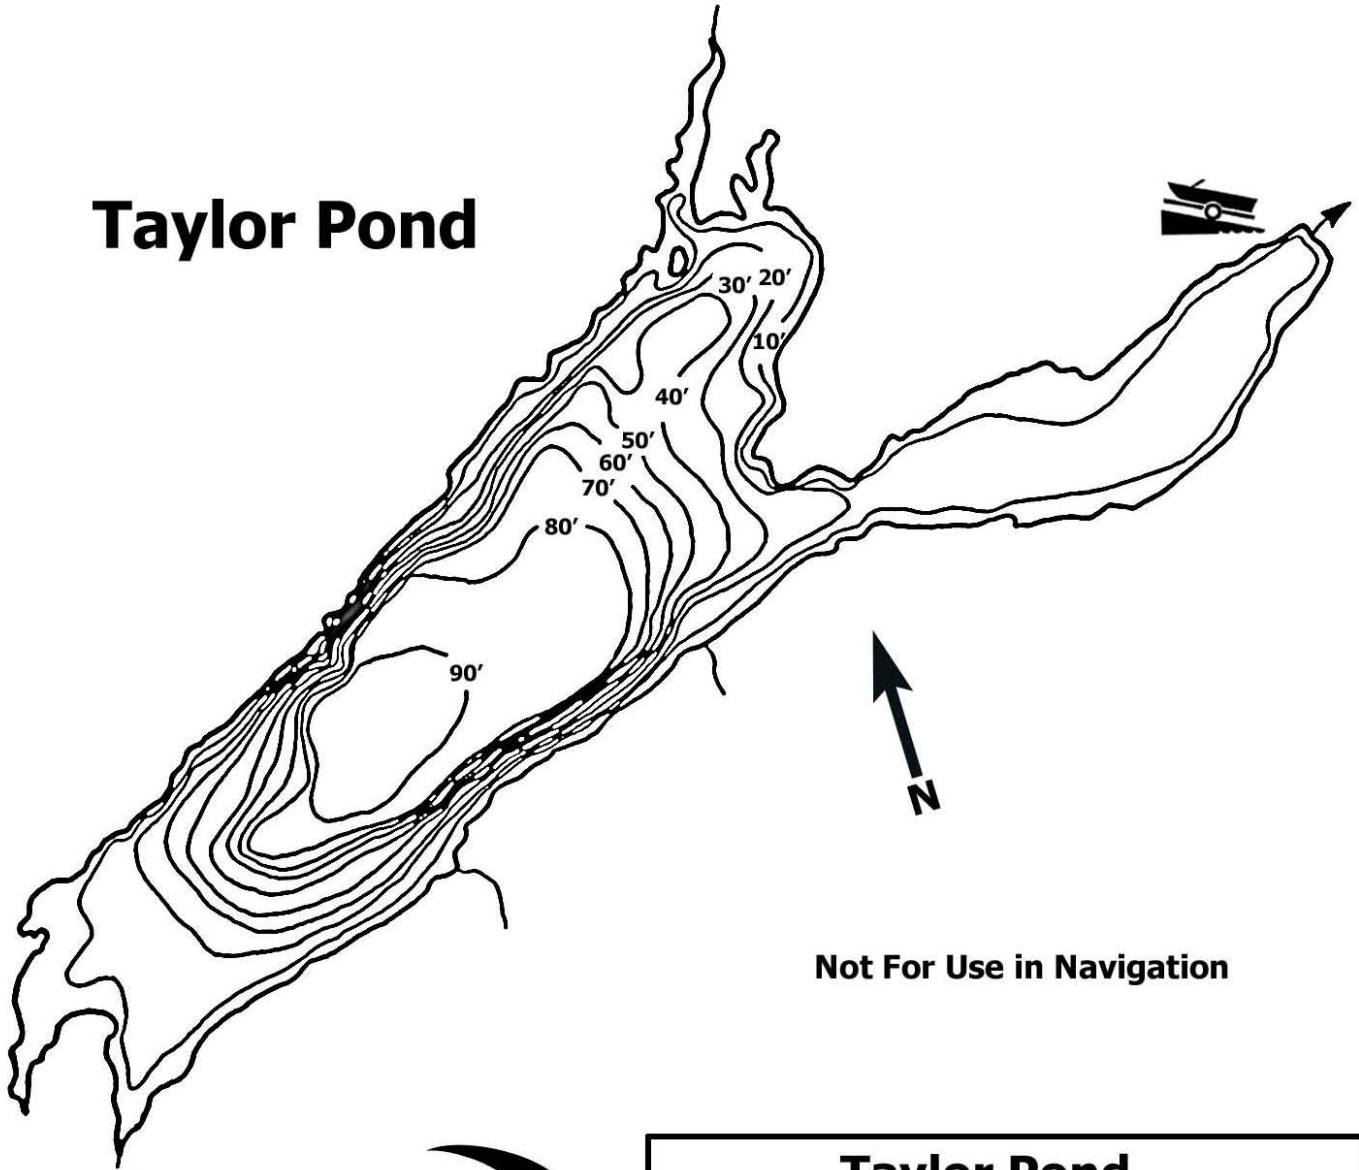

## Region 5

# Taylor Pond

Not For Use in Navigation

## Taylor Pond

County: Clinton

Town: Black Brook

Size: 803 Acres

Mean Depth: 44ft

Fish Species Present: Lake Trout, Rainbow Trout

Scale: 0  2,095 ft