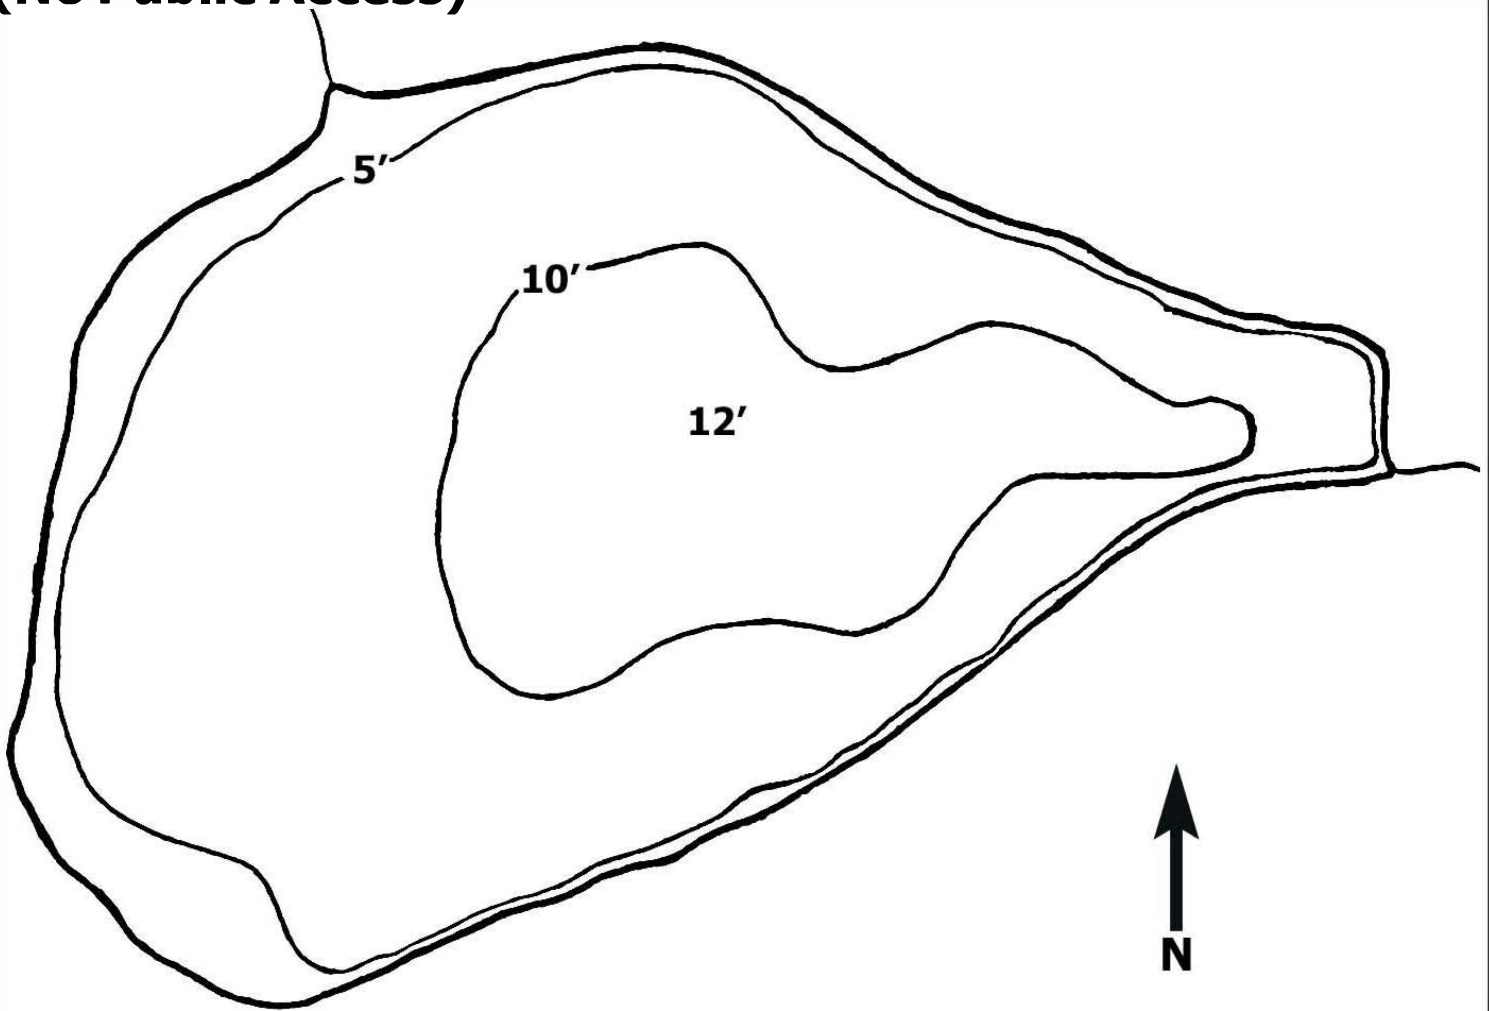

Region 7

Torpy Pond (No Public Access)

Not For Use in Navigation

Torpy Pond

County: Madison

Town: Georgetown

Surface Area: 41 Acres

Fish Species Present: Chain Pickerel, Black Crappie,
Pumpkinseed

Scale: 0  450 ft