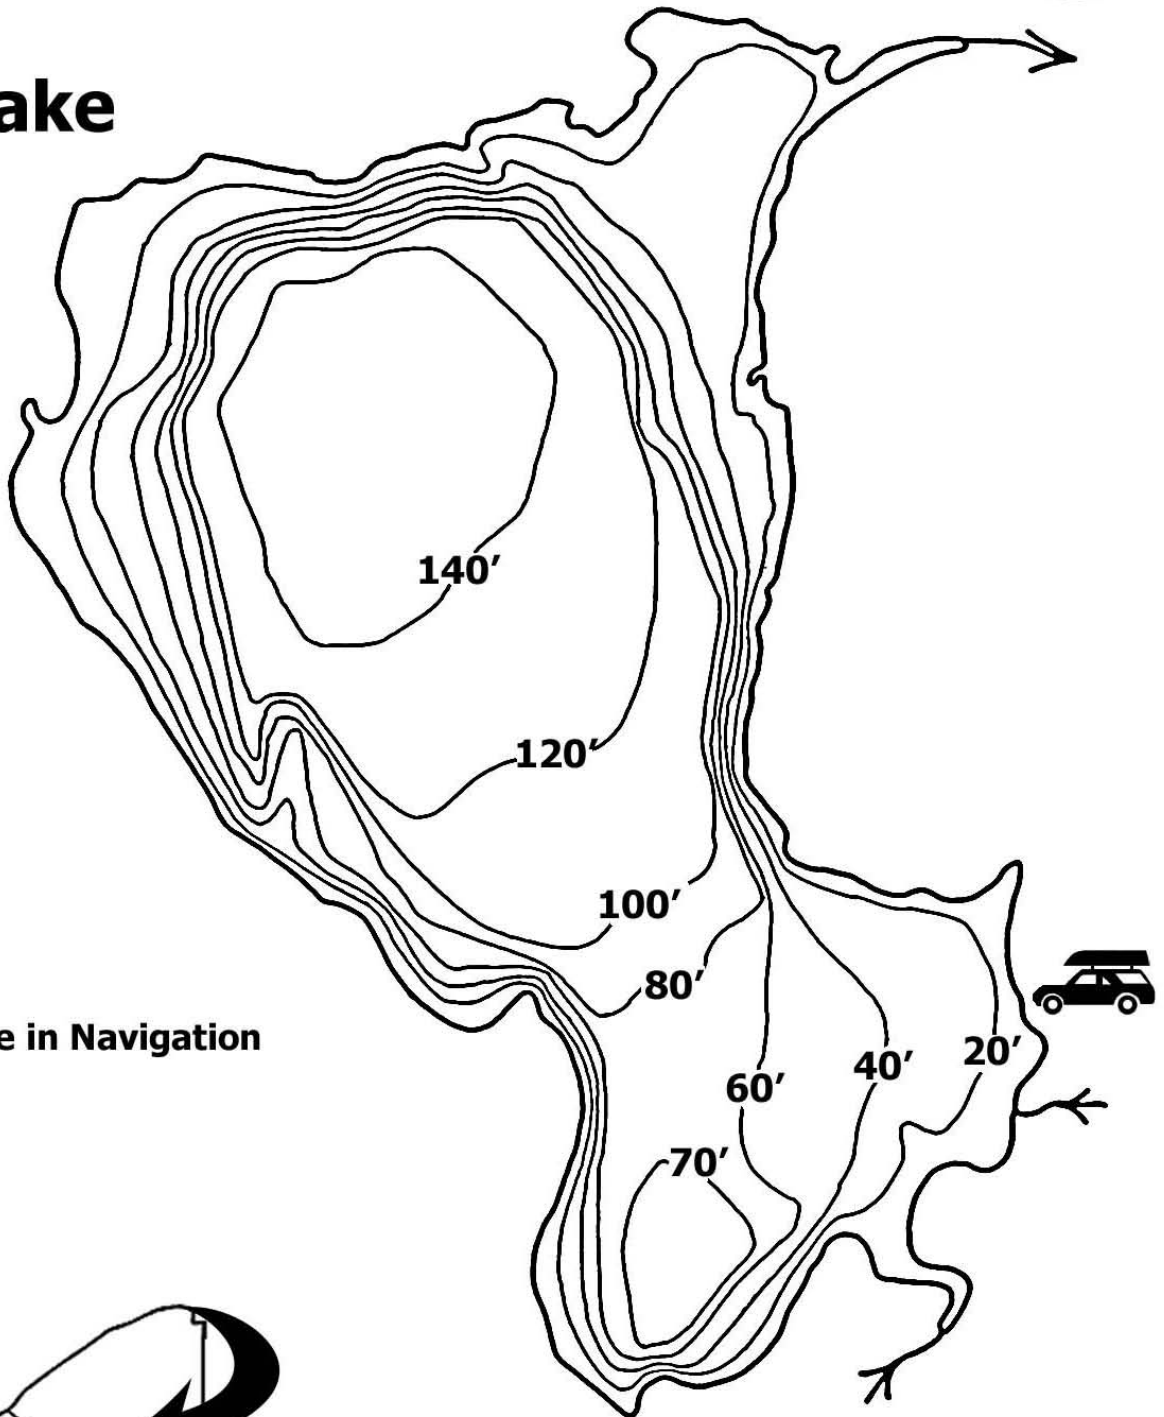

Region 6

Sylvia Lake

Not For Use in Navigation

Sylvia Lake

County: St. Lawrence

Town: Fowler

Surface Area: 324 Acres

Mean Depth: 70ft

Fish Species Present: Lake Trout, Rainbow Trout, Smallmouth Bass

Scale: 0  870 ft