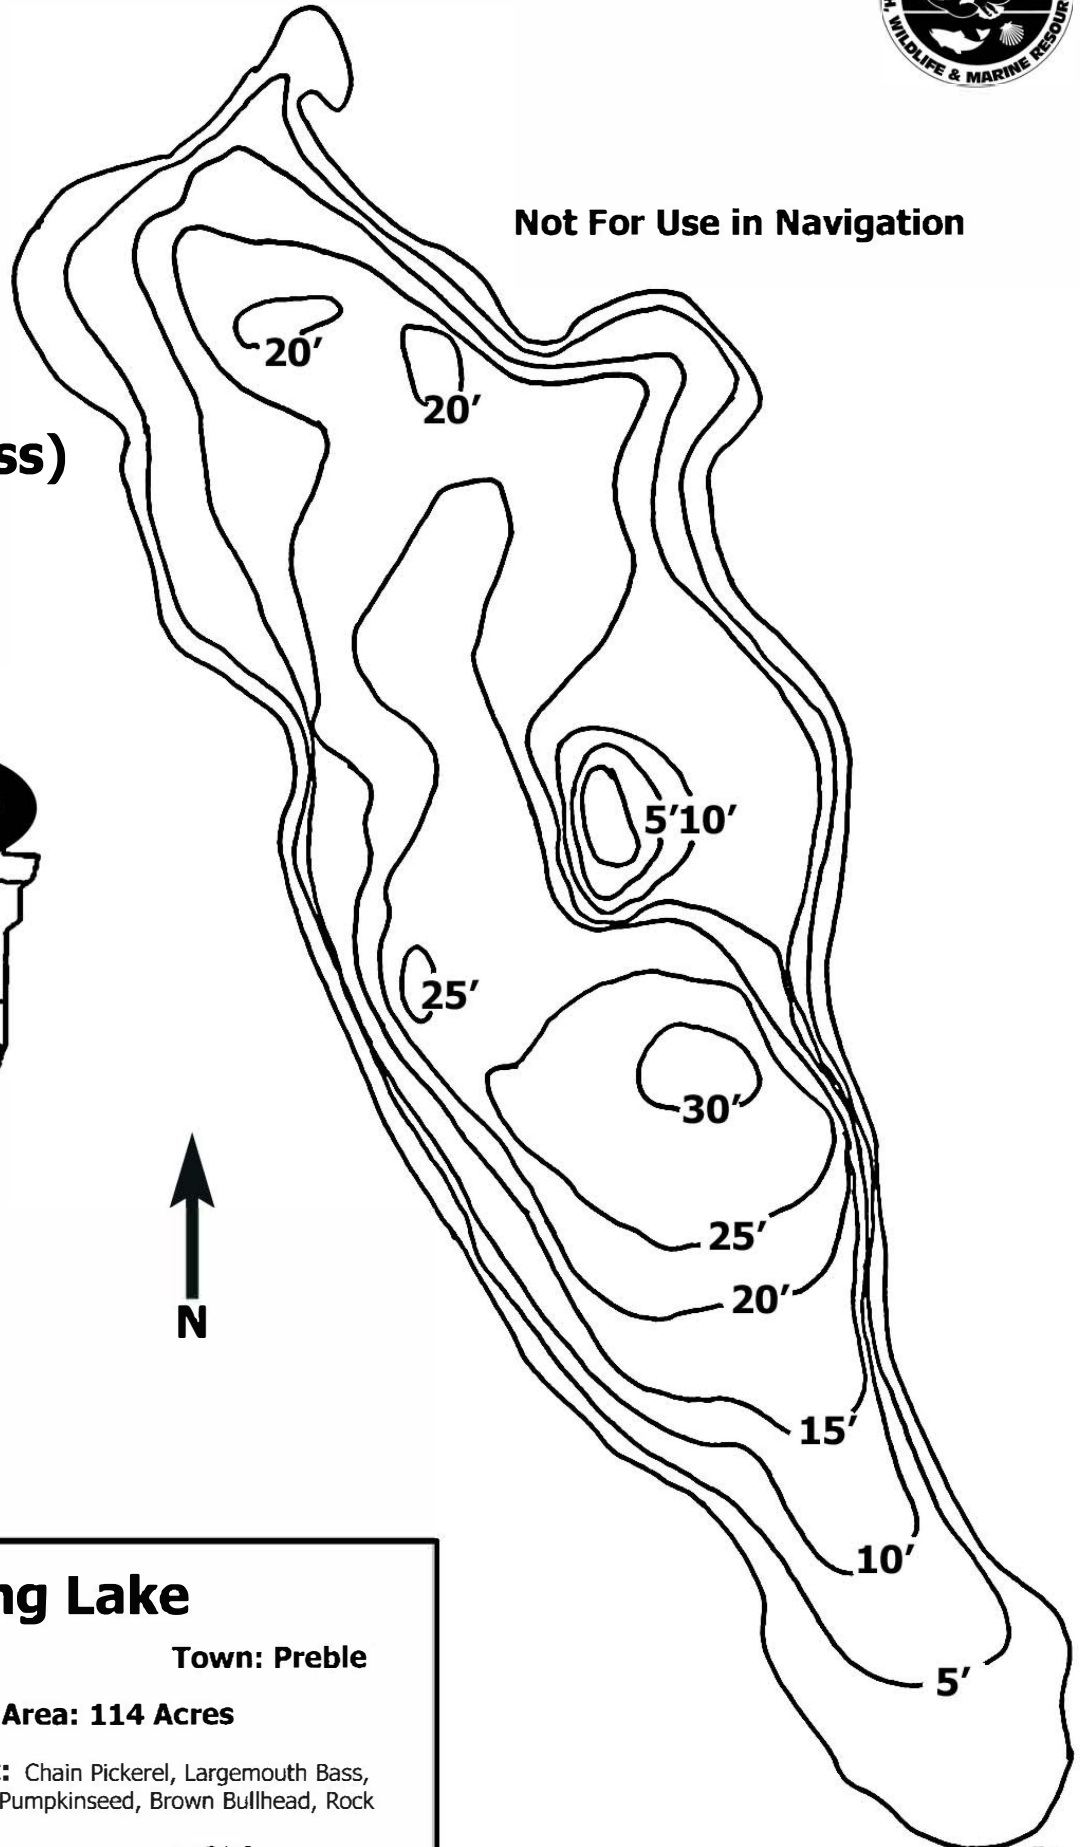

Region 7
Song Lake

(No Public Access)

Not For Use in Navigation

Song Lake

County: Cortland

Town: Preble

Surface Area: 114 Acres

Fish Species Present: Chain Pickerel, Largemouth Bass,
Yellow Perch, Black Crappie, Pumpkinseed, Brown Bullhead, Rock
Bass, White Sucker

Scale: 0 1,030 ft