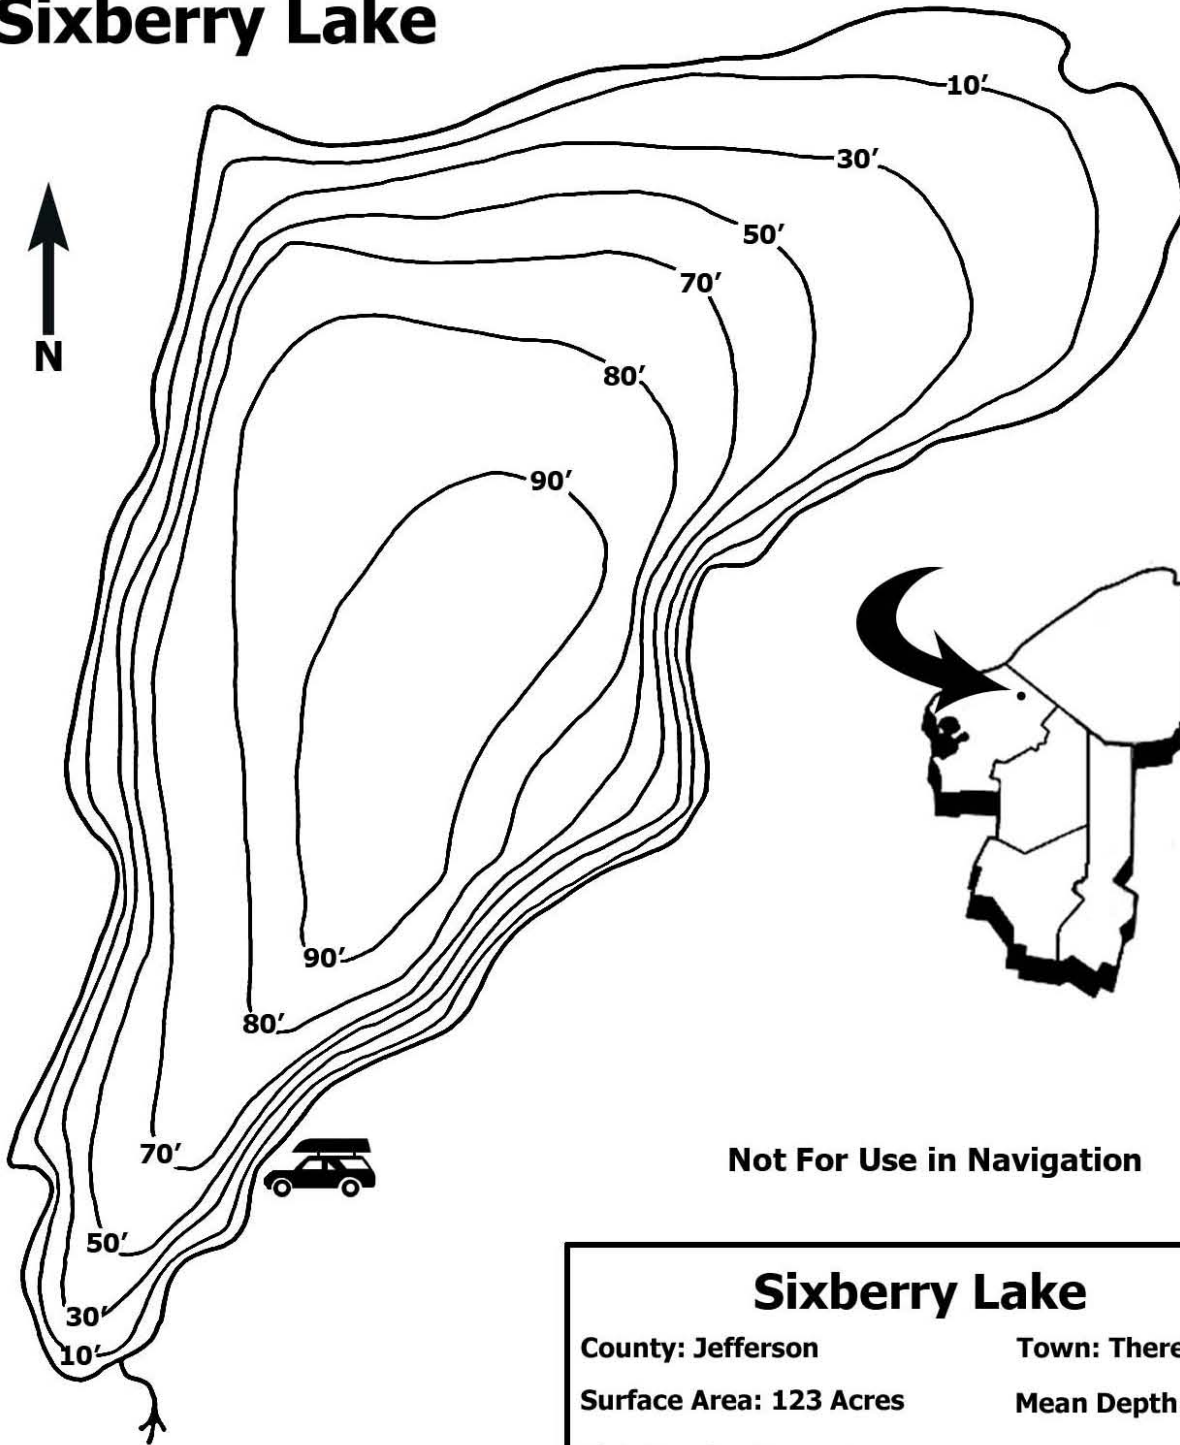

Region 6

Sixberry Lake

Not For Use in Navigation

Sixberry Lake

County: Jefferson

Town: Theresa

Surface Area: 123 Acres

Mean Depth: 46ft

Fish Species Present: Lake Trout, Walleye, Smallmouth Bass, Largemouth Bass, Northern Pike, Atlantic Salmon, Yellow Perch, Bluegill

Scale: 0  520 ft