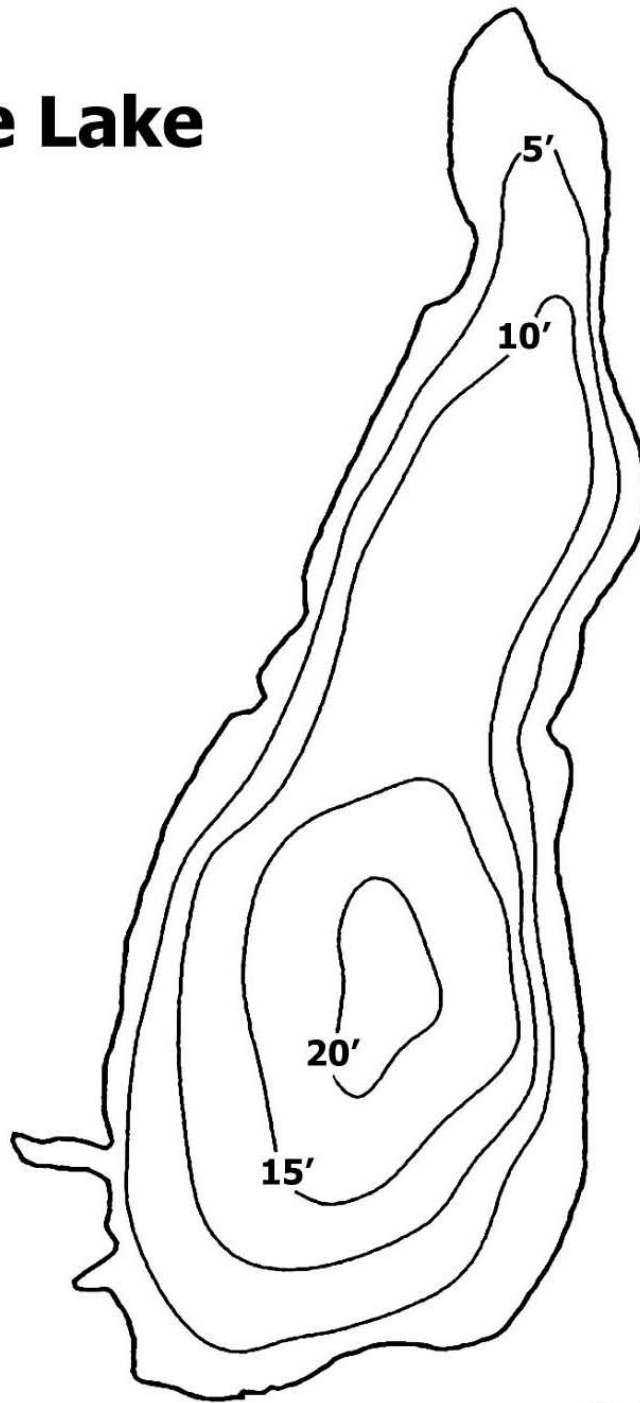

## Region 3

# Shandeelee Lake

**Not For Use in Navigation**

## Shandeelee Lake

**County:** Sullivan

**Town:** Callicoon

**Surface Area:** 91.6 Acres

**Mean Depth:** 9.8ft

**Fish Species Present:** Smallmouth Bass, Panfish

**Scale:** 0  465 ft