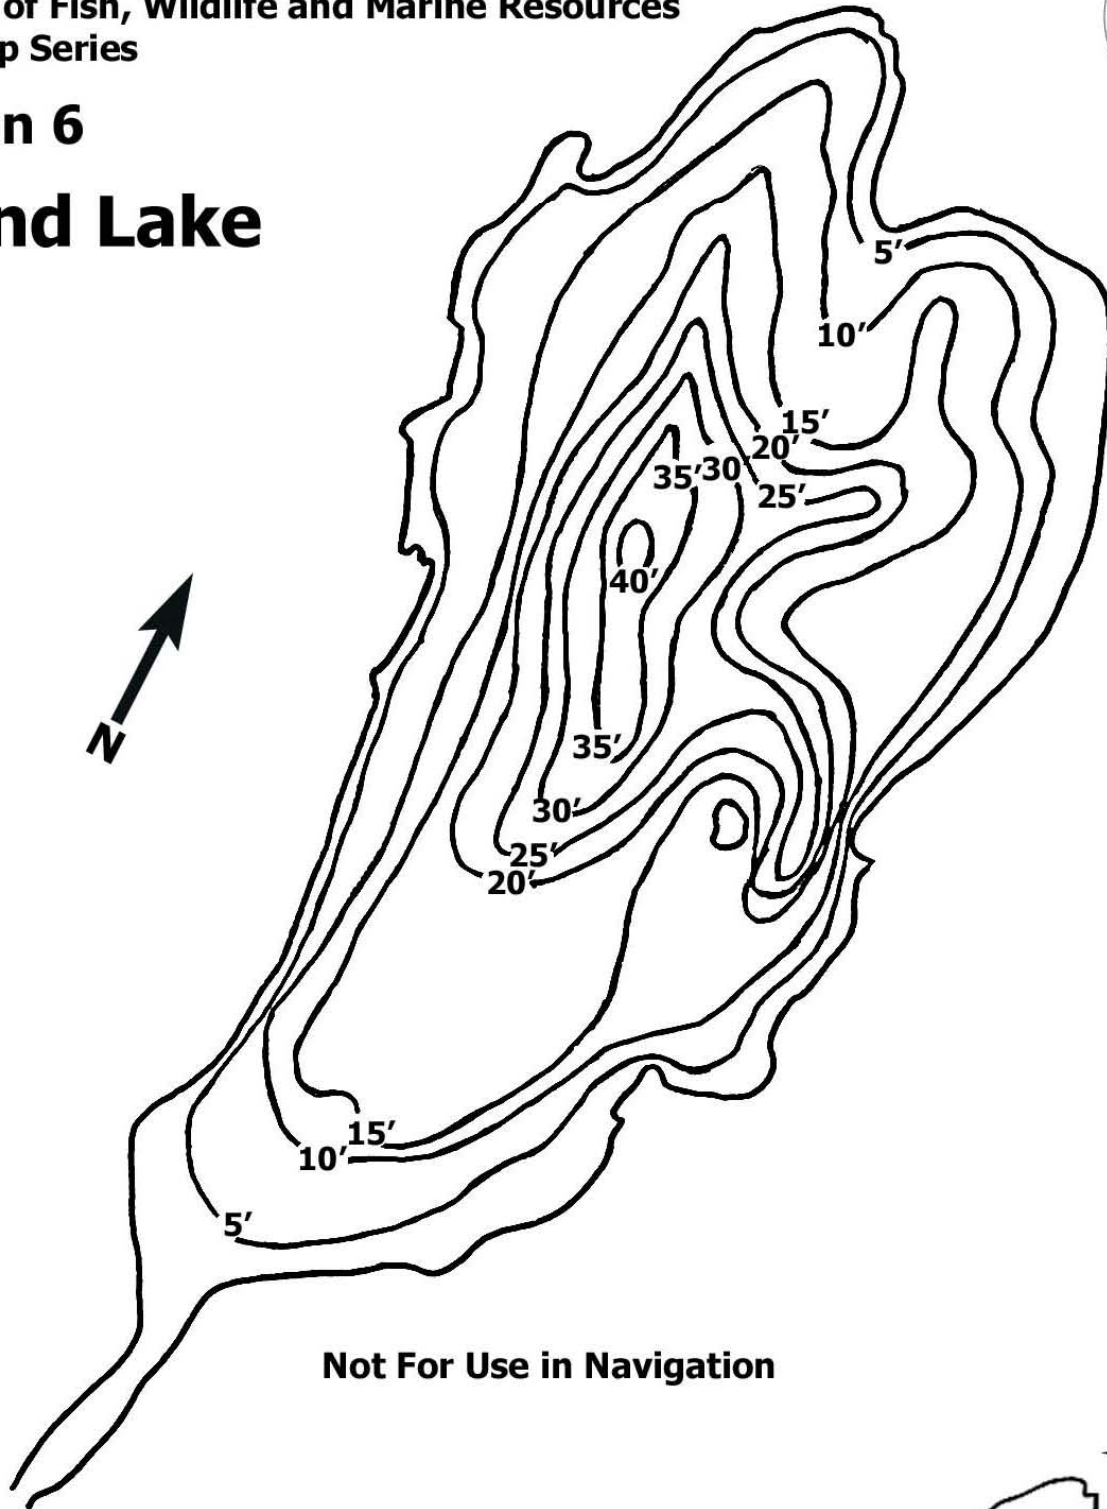

Region 6

Round Lake

Not For Use in Navigation

Round Lake

County: St. Lawrence

Town: Fine

Surface Area: 79 Acres

Fish Species Present: Brook Trout, Brown Bullhead

Scale: 0  500 ft