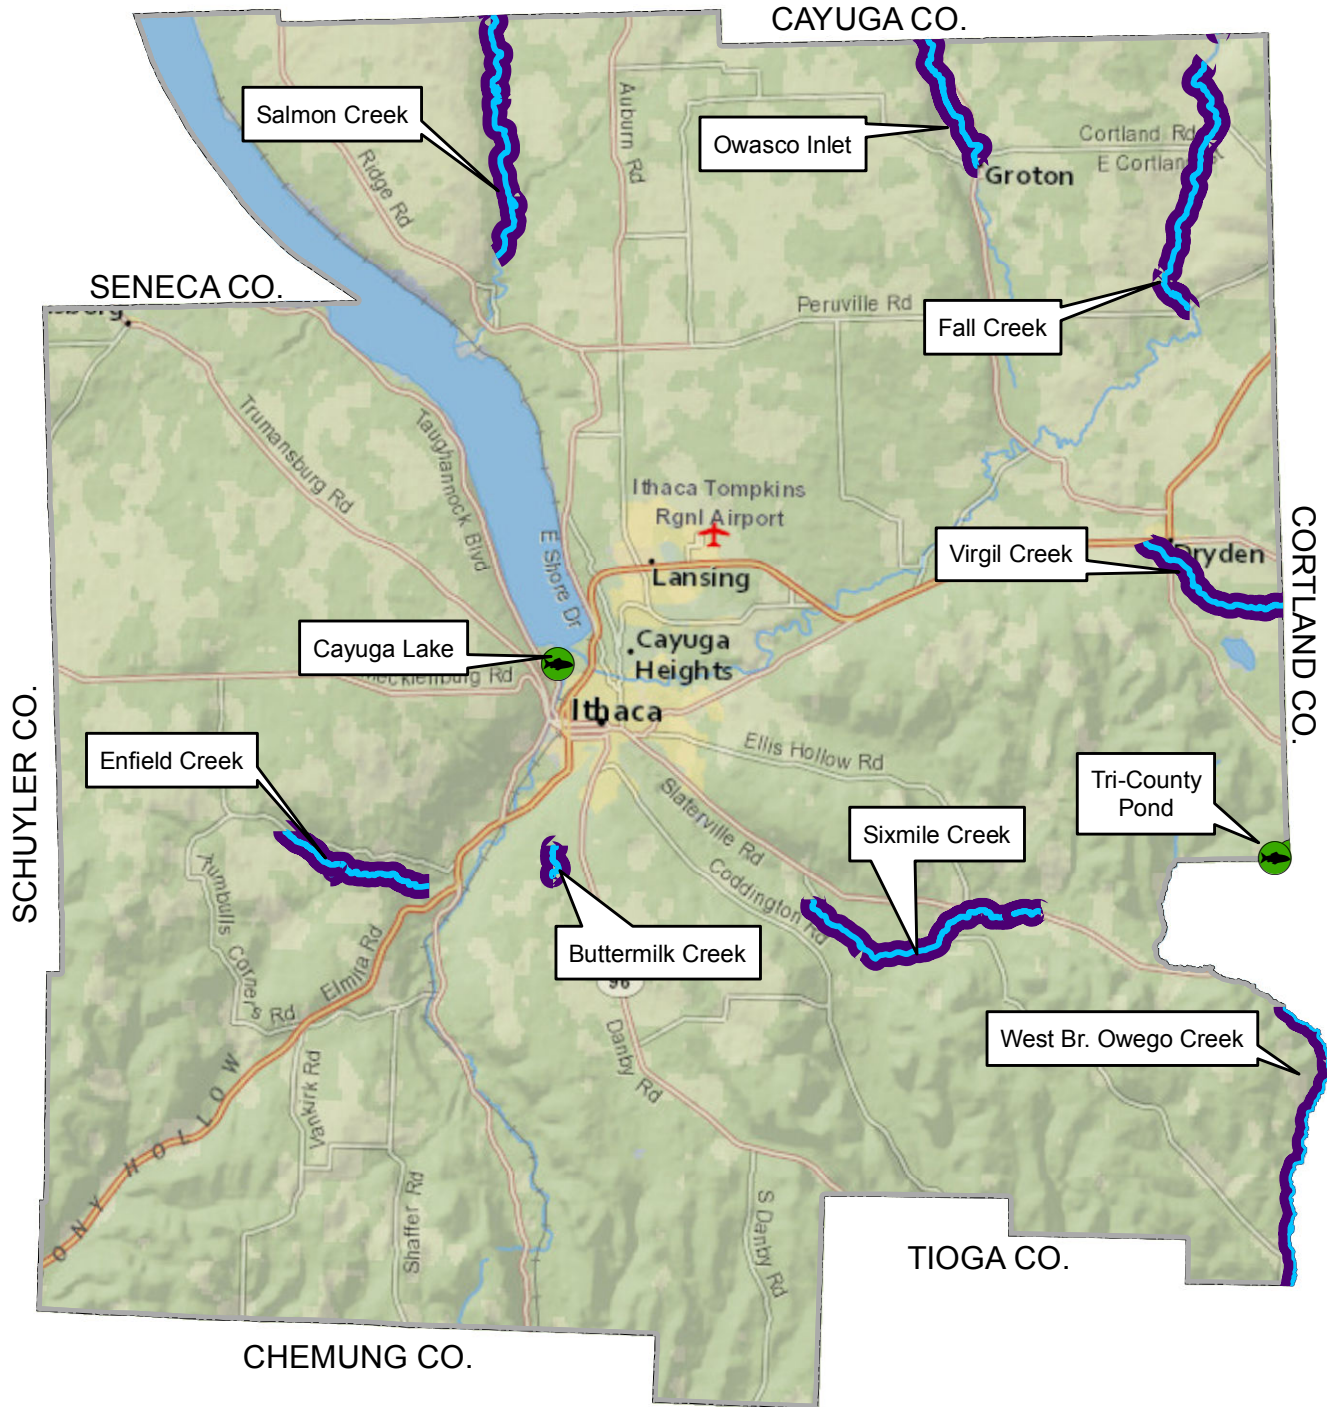

Tompkins County Trout Stocking

Legend

-  Stocked Ponds and Lakes
-  Stocked Stream Section

Some landowners within a stocked section may not allow access (lands are posted against fishing), and these areas are not stocked with trout by the state. Stocked sections without Public Fishing Rights (PFR) are open to fishing by willing landowners, so respect their property, or you risk losing public access to these streams. Please view <http://www.dec.ny.gov/outdoor/44869.html> for information on streams with PFR.